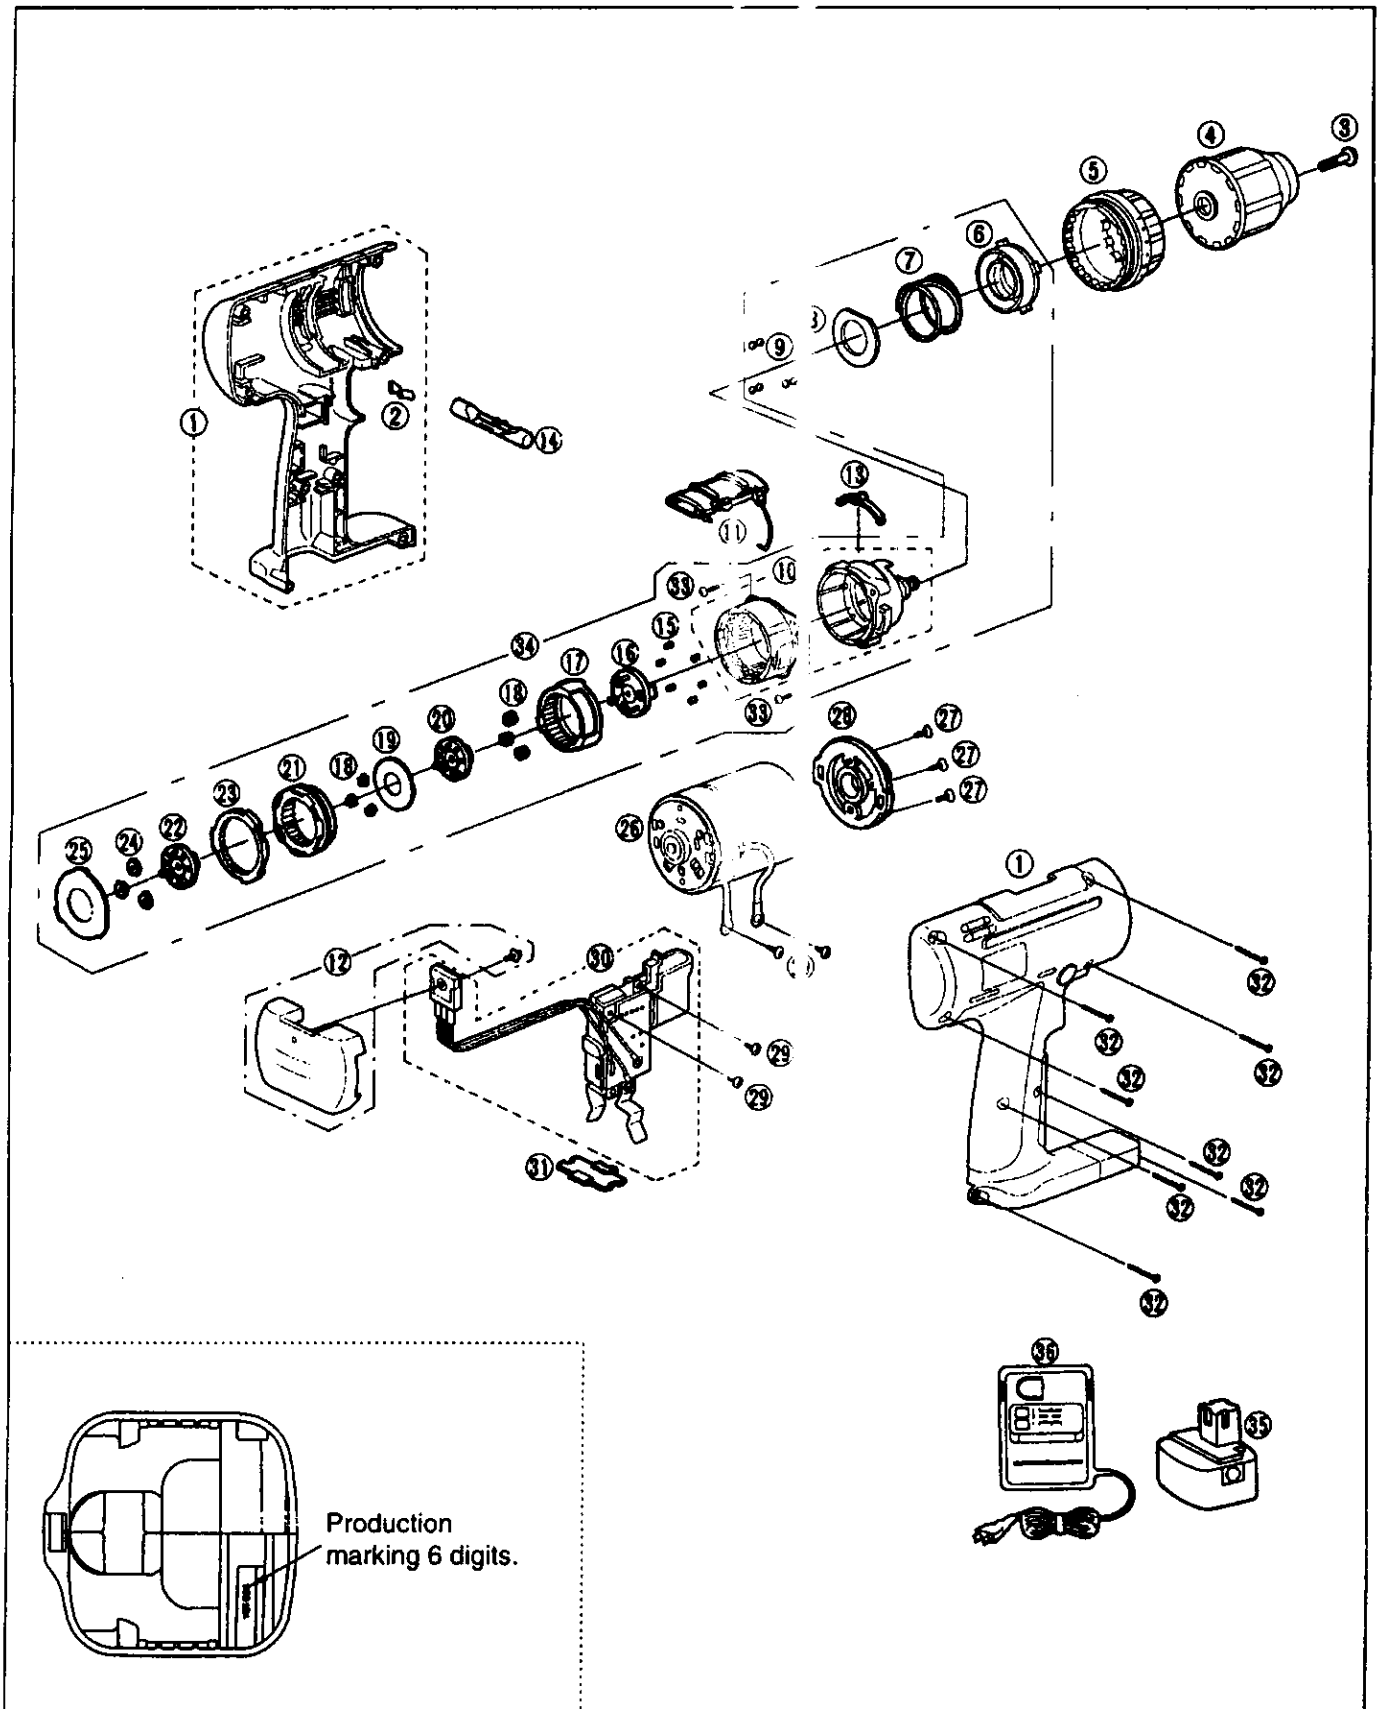

EXPLODED VIEW FOR EY 6406 · EY6407

REPLACEMENT PARTS LIST FOR EY6406 · EY6407

NOTE : *A . . . available as an optional accessory

*B . . . only available as set

*C . . . available individually

Ref.No.	Part No. for EY6406	Part No. for EY6407	Part Name & Descriptions	Per unit	Remarks
▲ 1	EY6406K3078	EY6407K3078	HOUSING AB SET	1	
2	EY6481L0177	EY6481L0177	CLICK SPRING	1	
▲ 3	EYT103L6807	EYT103L6807	CHUCK FASTENING SCREW	1	
▲ 4	EY9795	EY9796	KEYLESS CHUCK	1	*A
▲ 5	EY6406Y3228	EY6406Y3228	CLUTCH HANDLE	1	
▲ 6	EY6406L0638	EY6406L0638	ADJUSTING SCREW	1	
▲ 7	EY6406L0168	EY6406L0168	CLUTCH SPRING	1	
▲ 8	EY6406L0578	EY6406L0578	CLUTCH PLATE	1	
9	EY560B6967	EY560B6967	STEEL BALL	12	*B ϕ 5
▲ 10	EY6406L1078	EY6406L1078	DRIVING BLOCK	1	
▲ 11	EY6406Y3238	EY6406Y3238	H/L HANDLE	1	
▲ 12	EY6406L2568	EY6406L2568	HEAT SINK	1	
▲ 13	EY6406L0178	EY6406L0178	CLICK SPRING A	1	
▲ 14	EY6402Y3247	EY6402Y3247	F/R SELECTOR HANDLE	1	
15	EY6283L0377	EY6283L0377	ROLLER PIN	6	*B ϕ 3.175*7.2
▲ 16	EY6406L1118	EY6406L1118	CARRIER	1	
▲ 17	EY6406L1488	EY6406L1488	RING GEAR	1	
▲ 18	EY6406L1348	EY6406L1348	PLANET GEAR	6	*B (3PCS/PK)
▲ 19	EY6406L0858	EY6406L0858	THRUST PLATE	1	
▲ 20	EY6406L1128	EY6406L1128	CARRIER A	1	
▲ 21	EY6406L1468	EY6406L1468	RING GEAR A	1	
▲ 22	EY6406L1108	EY6406L1108	CARRIER B	1	
▲ 23	EY6406L1478	EY6406L1478	RING GEAR B	1	
▲ 24	EY6406L1358	EY6406L1358	PLANET GEAR B	3	*B
▲ 25	EY6406L0888	EY6406L0888	THRUST PLATE	1	
▲ 26	EY6406L1008	EY6406L1008	MOTOR	1	
27	EY6230L6027	EY6230L6027	SCREW	3	*C K3-6
▲ 28	EY6406L0028	EY6406L0028	MOTOR MOUNTING PLATE	1	
29	EY6207Y6027	EY6207Y6027	SCREW	2	*C K3-5
▲ 30	EY6406Y2008	EY6406Y2008	SWITCH BLOCK	1	
31	EY6230L0207	EY6230L0207	DUST PREVENTIVE PLATE	1	
▲ 32	EY6230K9218	EY6230K9218	TAPPING SCREW	8	*C K3-20
▲ 33	EY6406K9038	EY6406K9038	TORX TAPPING SCREW	4	*C K3-12
▲ 34	EY6406L1458	EY6406L1458	GEAR BOX BLOCK	1	
▲ 35	EY9106	EY9200	BATTERY PACK	1	*A
▲ 36	EY0230	EY0230	BATTERY CHARGER	1	*A
▲ -	EY9594	EY9594	TOOL CASE	1	*A
▲ -	EY6406K8108	EY6406K8108	OPERATING INSTRUCTIONS	1	