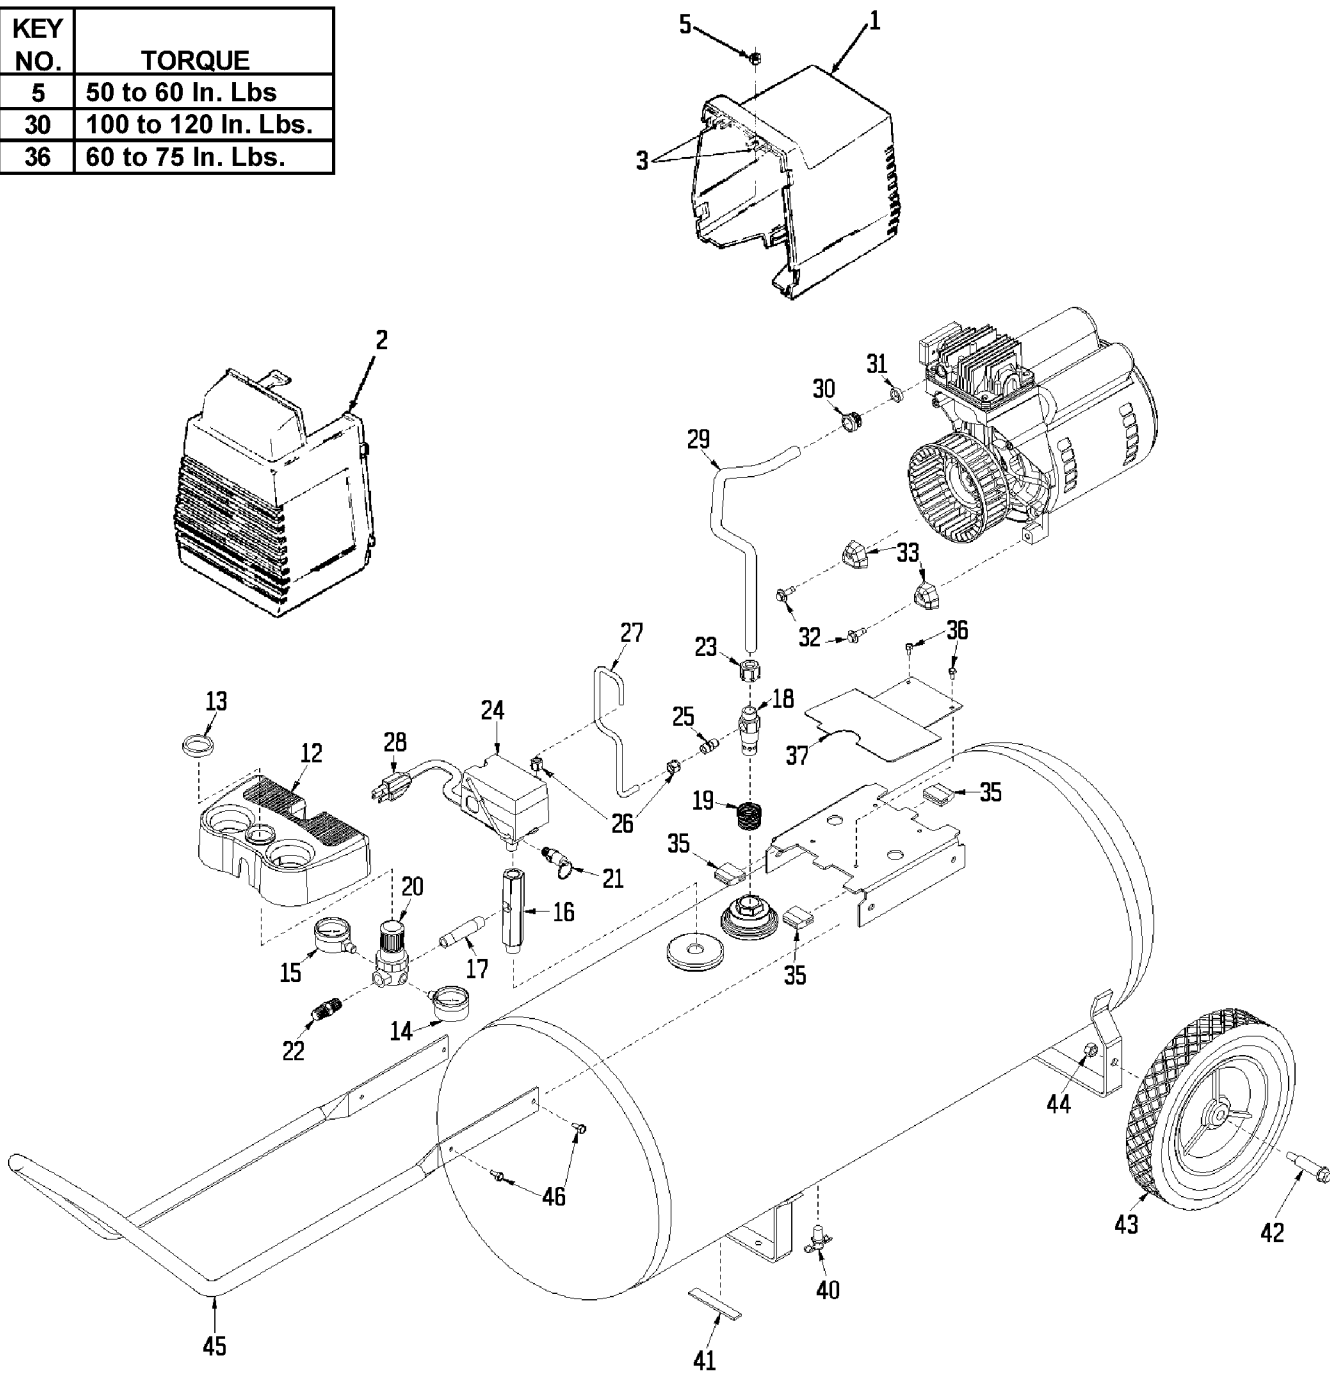

KEY NO.	TORQUE
5	50 to 60 In. Lbs
30	100 to 120 In. Lbs.
36	60 to 75 In. Lbs.

### Parts List for F18 Type 3

Item Number	Part Number	Description	Qty Required
1	000000-00	No Longer Available	1
2	AC-0078	SHROUD FRONT BLK	1
3	CAC-1121	BRACKET SHROUD	2
5	038738-00	NUT	2
12	000000-00	No Longer Available	1
13	CAC-61	RING PANEL MOUNTING	1
14	AC-0009-1	GAUGE RIGHT HAND	1
15	Z-AC-0010-1	GAUGE LEFT HAND	1
16	AC-0027-2	STANDPIPE BRASS MALE	1
17	SSP-480	NIPPLE 1/4-18 NPT X	1
18	A19711	VALVE CHECK 1/2NPT X	1
19	SSP-490-1	BUSHING FACE 3/4 X 1	1
20	AC-0007	REGULATOR 4PORT P1P2	1
21	97503734	VALVE SAFETY 150 .12	1
22	D26889	ADAPTER .25 NPT X .2	1
23	SSP-7813	ASSY NUT SLEEVE 3/8	1
24	5140112-18	PRESSURE SWITCH	1
25	SS-8553	CONNECTOR BODY	1
26	SSP-7811	ASSY NUT SLEEVE 1/4	2
27	AC-0028	TUBE PRES REL .250OD	1
28	SUDL-403-1	ASSY CORD POWER SJT	1
29	AC-0125	TUBE OUTLET .375OD A	1
30	SSP-7821-1	NUT .563-18 UNF HEX	3
31	CAC-1120	SLEEVE SILICONE	1
32	SSF-990	SCREW .250-20X1.25 U	2
33	ACG-18	CUP SADDLE MOUNT	2
35	ACG-19	ISOLATOR 3 POINT MOU	3

### Parts List for F18 Type 3

Item Number	Part Number	Description	Qty Required
36	SSF-953-ZN	SCREW #10X.625 HHW S	2
37	AC-0047	GUARD FAN	1
40	N286039	DRAIN VALVE	1
41	SUDL-6-1	STRIP RUBBER FOOT	1
42	CAC-60	BOLT .375-16X2.25 UN	2
43	000000-00	No Longer Available	2
44	SSF-8080-ZN	NUT .375-16 UNC-2B H	2
45	000000-00	No Longer Available	1
46	SSF-981	SCREW .250-14X.500 H	4
50	KK-4981	KIT MUFFLER FILTER	1
51	DAC-143	FILTER INTAKE	1
52	KK-4981	KIT MUFFLER FILTER	1
53	KK-4981	KIT MUFFLER FILTER	1
54	000000-00	No Longer Available	1
55	SSF-589	STUD 1/4 - 20 X 1.12	1
56	SSF-927	SCREW .250-20X1.125	1
57	ACG-45	ORING P/L HEAD	1
58	Z-AC-0032	ASSY VALVE PLATE	1
59	SSG-8156	ORING 2.759/2.719ID	1
60	KK-4835	KIT CONNECTING ROD L	1
61	KK-4835	KIT CONNECTING ROD L	1
62	000000-00	No Longer Available	1
65	Z-AC-0140	ASSY ECCENTRIC BEARI	1
66	SSF-990	SCREW .250-20X1.25 U	1
67	AC-0108	FAN 5.75 DIA	1
69	SSF-586	SCREW .250-20X.750 U	1
70	SSF-3158-1	SCREW #10-24X.750 TH	1