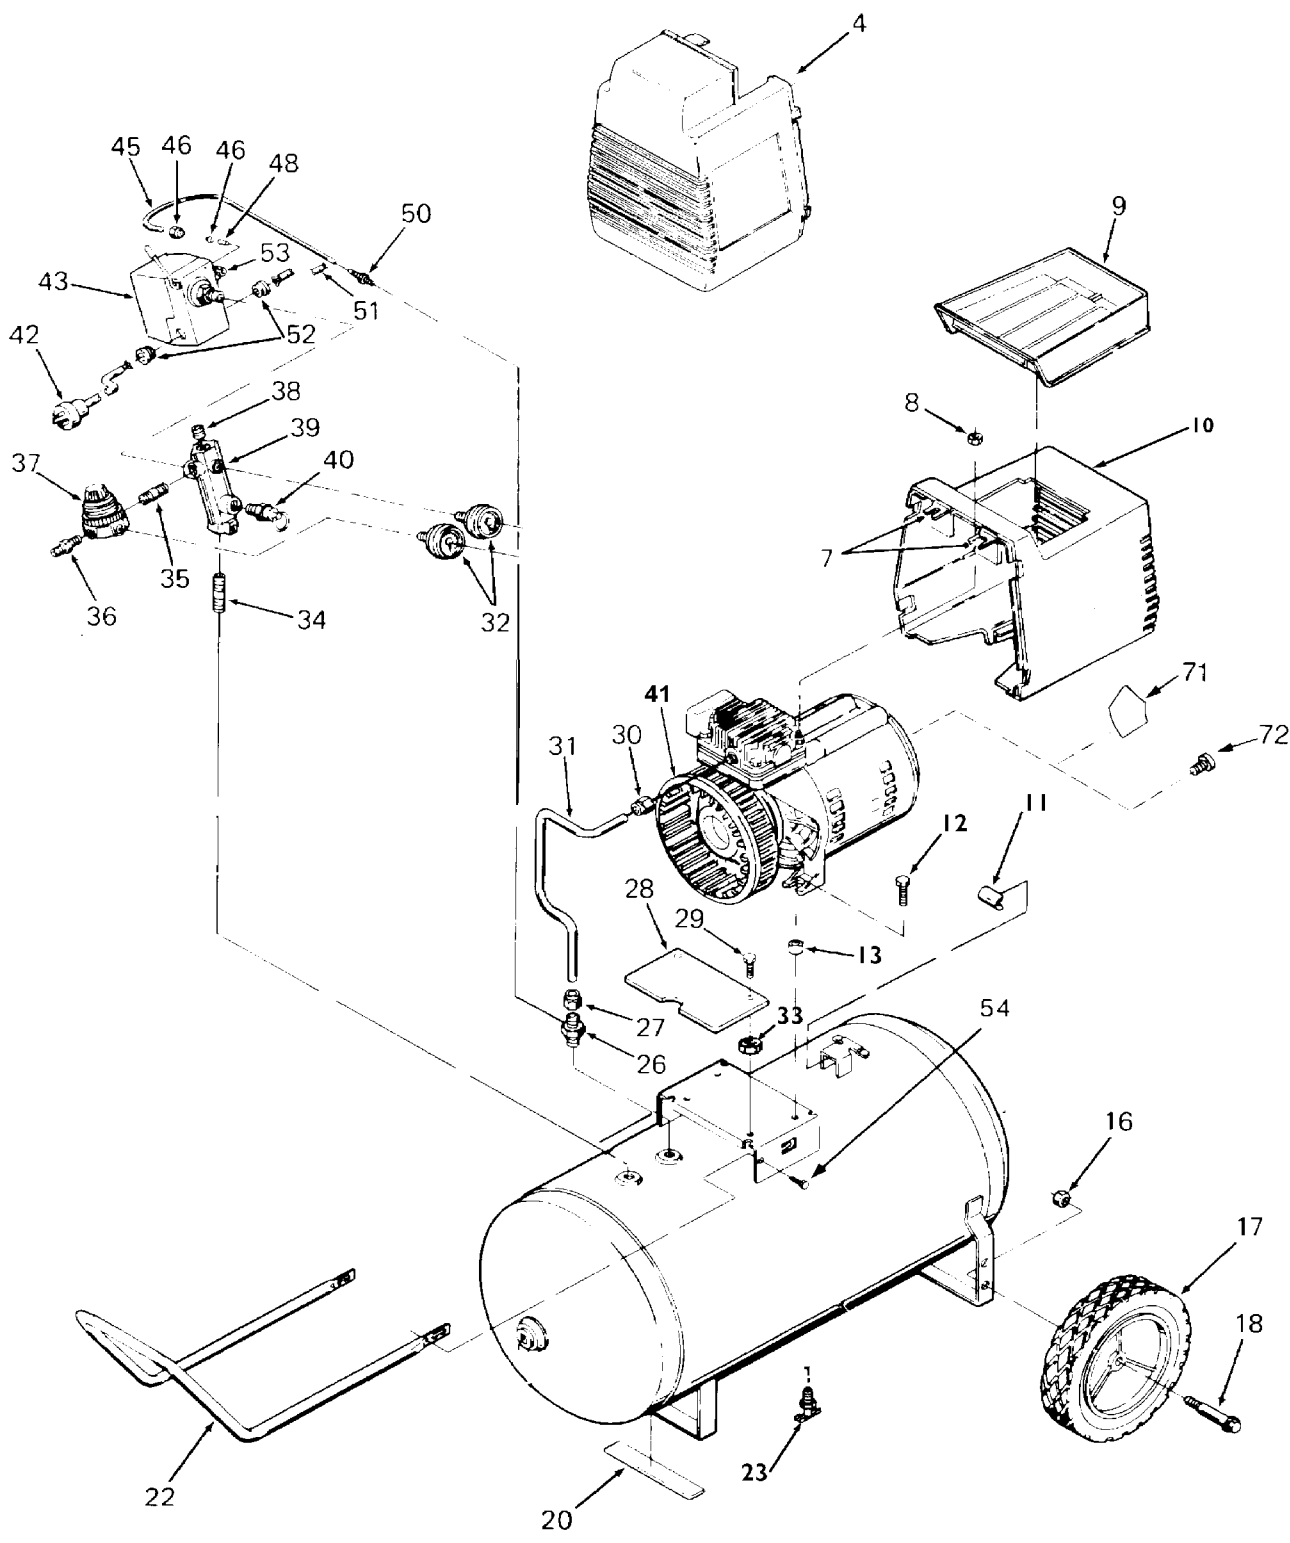

KEY NO.	TORQUE
59	7 to 10 Ft. Lbs.
57	7 to 10 Ft. Lbs.
67	100 to 120 In. Lbs.
69	80 to 100 In. Lbs.
◆	42 to 48 In. Lbs.

Parts List for F220 Type 0

Item Number	Part Number	Description	Qty Required
4	AC-0078	SHROUD FRONT BLK	1
7	CAC-1121	BRACKET SHROUD	2
8	038738-00	NUT	2
9	CAC-1080	TRAY TOOL	1
10	000000-00	No Longer Available	1
11	000000-00	No Longer Available	1
12	SSF-505	SCREW .250-28X.915 U	2
13	000000-00	No Longer Available	2
16	SSF-8080-ZN	NUT .375-16 UNC-2B H	2
17	000000-00	No Longer Available	2
18	CAC-60	BOLT .375-16X2.25 UN	2
20	SUDL-6-1	STRIP RUBBER FOOT	1
22	000000-00	No Longer Available	1
23	N286039	DRAIN VALVE	1
26	A19711	VALVE CHECK 1/2NPT X	1
27	SSP-7813	ASSY NUT SLEEVE 3/8	1
28	AC-0155	PLATE	1
29	SSF-1000	SCREW #12-14X.750 HE	2
30	SSP-7821-1	NUT .563-18 UNF HEX	1
31	CAC-1155	TUBE OUTLET 2.5 & 3H	1
32	Z-D23004	GAUGE 1.5OD 200PSI .	1
33	000000-00	No Longer Available	1
34	SS-2072-1	NIPPLE .375 NPT X 1.	1
35	N053094	NIPPLE	1
36	D26889	ADAPTER .25 NPT X .2	1
37	CAC-4296-1	REGULATOR 3PORT P2 L	1
38	SS-3222-CD	PLUG PIPE	1