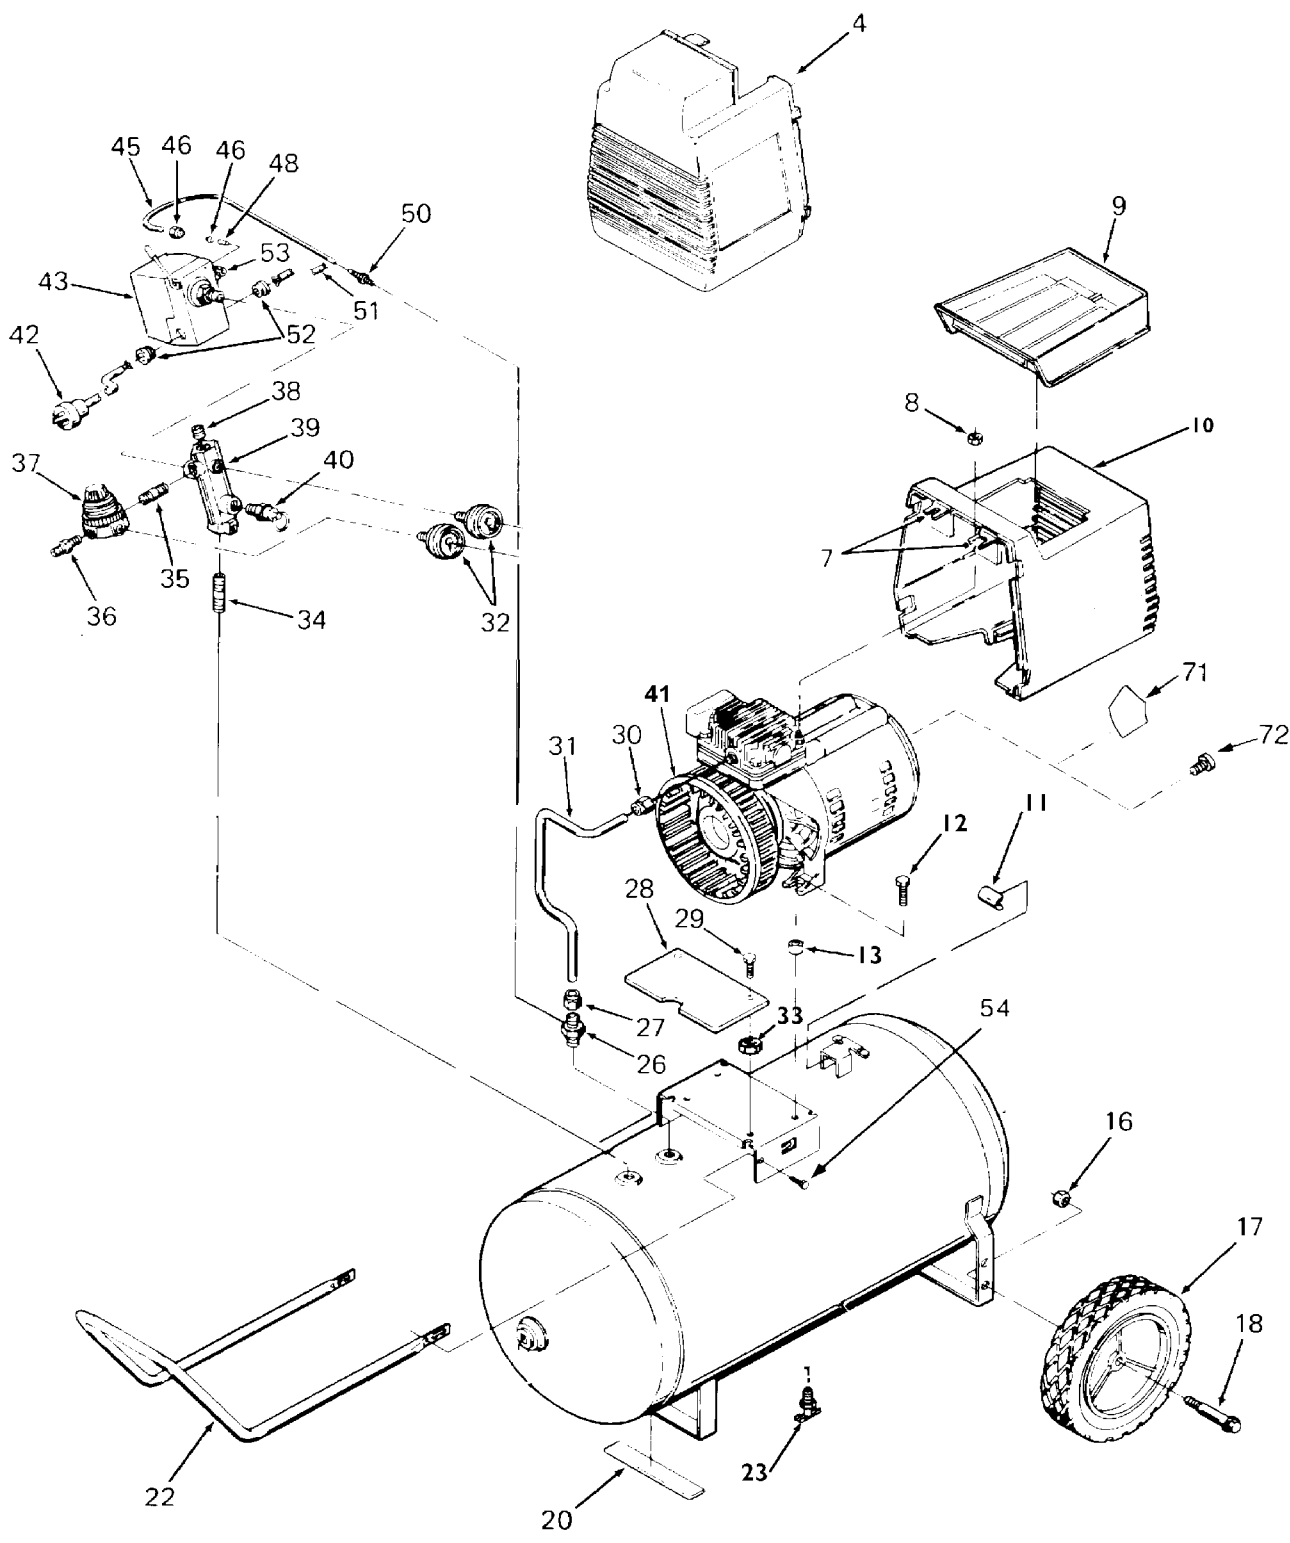

KEY NO.	TORQUE
59	7 to 10 Ft. Lbs.
57	7 to 10 Ft. Lbs.
67	100 to 120 In. Lbs.
69	80 to 100 In. Lbs.
◆	42 to 48 In. Lbs.

## Parts List for F220 Type 2

Item Number	Part Number	Description	Qty Required
4	AC-0078	SHROUD FRONT BLK	1
7	CAC-1121	BRACKET SHROUD	2
8	038738-00	NUT	2
9	CAC-1080	TRAY TOOL	1
10	000000-00	No Longer Available	1
11	000000-00	No Longer Available	1
12	SSF-505	SCREW .250-28X.915 U	2
13	000000-00	No Longer Available	2
16	SSF-8080-ZN	NUT .375-16 UNC-2B H	2
17	000000-00	No Longer Available	2
18	CAC-60	BOLT .375-16X2.25 UN	2
20	SUDL-6-1	STRIP RUBBER FOOT	1
22	000000-00	No Longer Available	1
23	N286039	DRAIN VALVE	1
26	A19711	VALVE CHECK 1/2NPT X	1
27	SSP-7813	ASSY NUT SLEEVE 3/8	1
28	AC-0155	PLATE	1
29	SSF-1000	SCREW #12-14X.750 HE	2
30	SSP-7821-1	NUT .563-18 UNF HEX	1
31	CAC-1155	TUBE OUTLET 2.5 & 3H	1
32	Z-D23004	GAUGE 1.5OD 200PSI .	1
33	000000-00	No Longer Available	1
34	SS-2072-1	NIPPLE .375 NPT X 1.	1
35	N053094	NIPPLE	1
36	D26889	ADAPTER .25 NPT X .2	1
37	CAC-4296-1	REGULATOR 3PORT P2 L	1
38	SS-3222-CD	PLUG PIPE	1