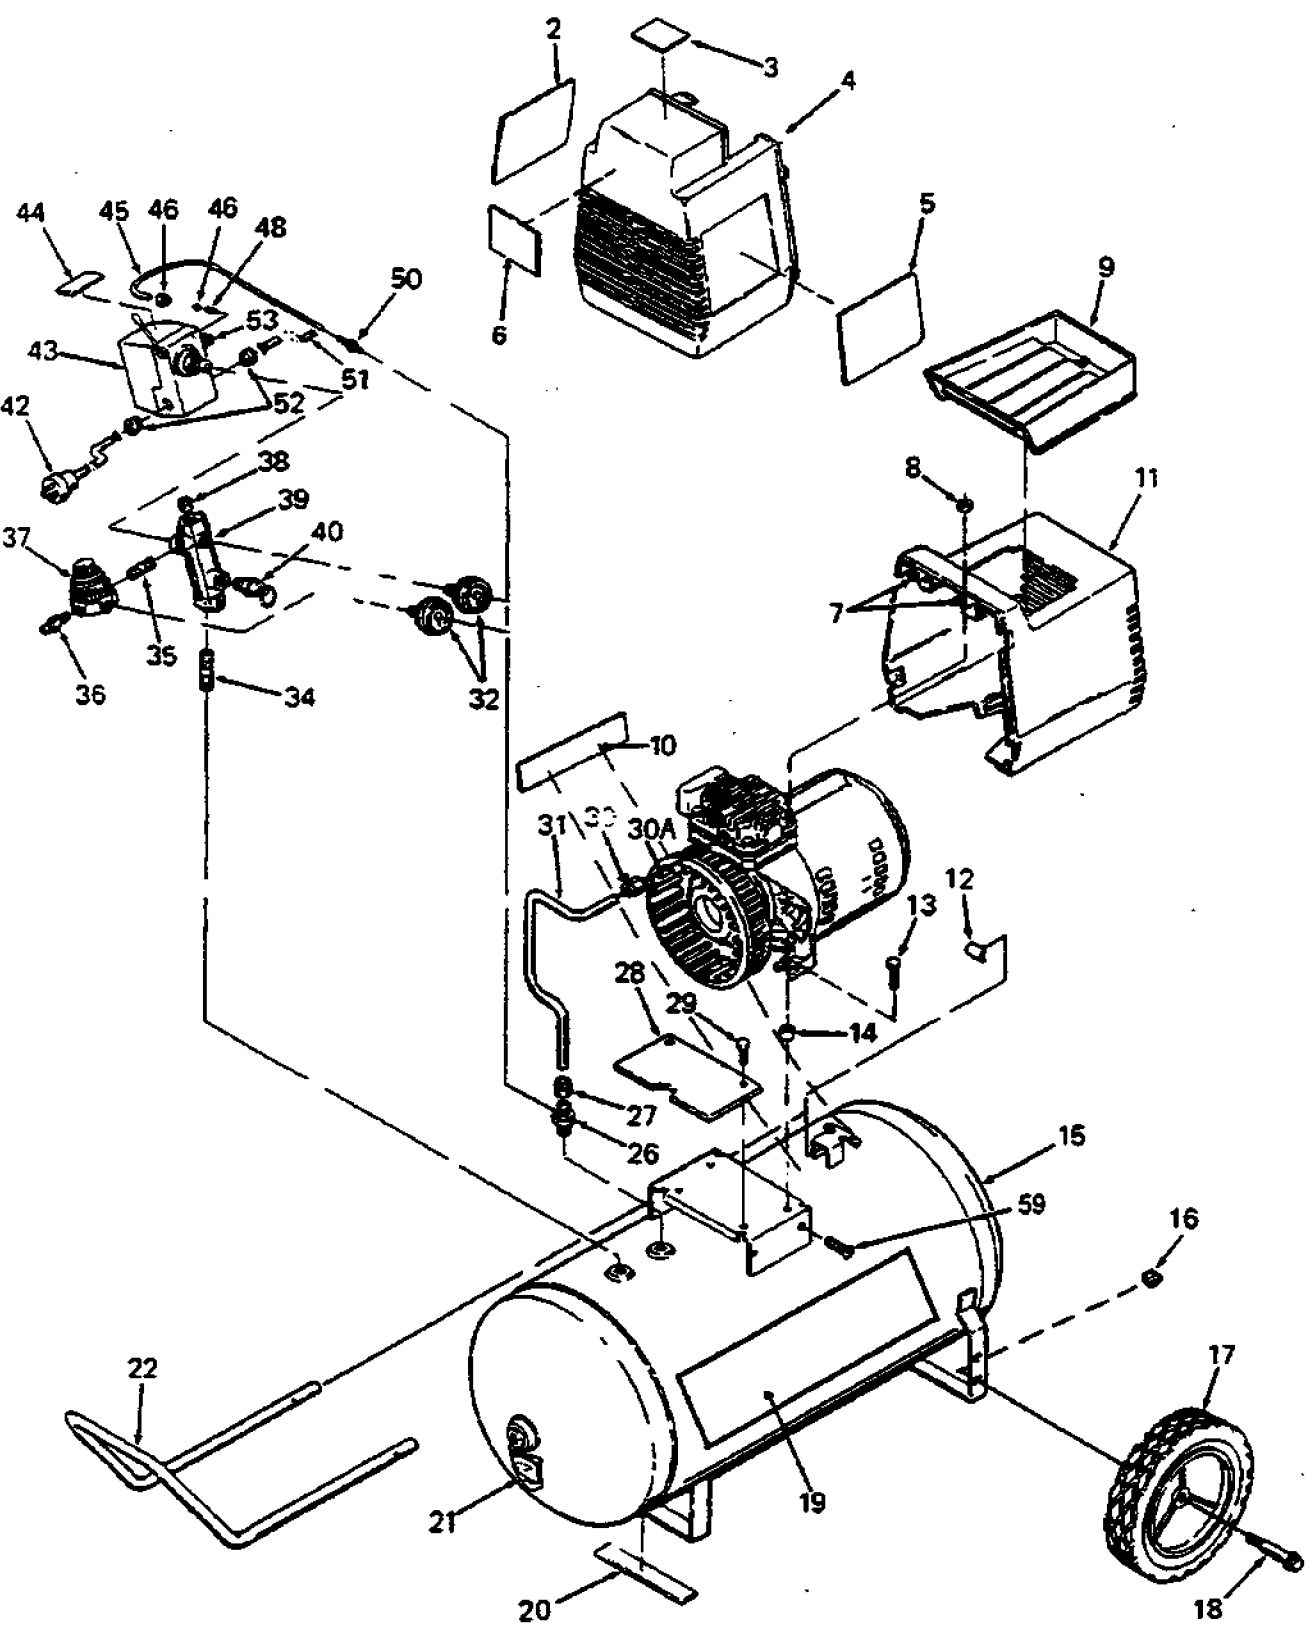

**POSITION LOCATING  
MARK TOWARDS MOTOR.**

KEY NO.	TORQUE
61	7 to 10 Ft. Lbs.
59	7 to 10 Ft. Lbs.
71	100 to 120 In. Lbs.
74	80 to 100 In. Lbs.
◆	42 to 48 In. Lbs.

## Parts List for F2512 Type 0

Item Number	Part Number	Description	Qty Required
4	000000-00	No Longer Available	1
7	CAC-1121	BRACKET SHROUD	2
8	038738-00	NUT	2
9	CAC-1080	TRAY TOOL	1
11	000000-00	No Longer Available	1
12	000000-00	No Longer Available	1
13	SSF-505	SCREW .250-28X.915 U	2
14	000000-00	No Longer Available	2
16	SSF-8080-ZN	NUT .375-16 UNC-2B H	2
17	000000-00	No Longer Available	2
18	CAC-60	BOLT .375-16X2.25 UN	1
20	SUDL-6-1	STRIP RUBBER FOOT	1
22	000000-00	No Longer Available	1
26	A19711	VALVE CHECK 1/2NPT X	1
27	SSP-7813	ASSY NUT SLEEVE 3/8	1
28	AC-0155	PLATE	1
29	SSF-1000	SCREW #12-14X.750 HE	2
30	SSP-7821-1	NUT .563-18 UNF HEX	1
30	CAC-1120	SLEEVE SILICONE	1
31	000000-00	No Longer Available	1
32	Z-D23004	GAUGE 1.5OD 200PSI .	2
34	SS-2072-1	NIPPLE .375 NPT X 1.	1
35	N053094	NIPPLE	1
36	D26889	ADAPTER .25 NPT X .2	1
37	CAC-4296-1	REGULATOR 3PORT P2 L	1
38	SS-3222-CD	PLUG PIPE	1
39	000000-00	No Longer Available	1

## Parts List for F2512 Type 0

Item Number	Part Number	Description	Qty Required
69	SUDL-9-1	SCREW #8-32X.375/.34	1
71	000000-00	No Longer Available	1
72	000000-00	No Longer Available	1
74	SST-3025-1	BEARING 17MM SINGLE	1
75	KK-5018	KIT FAN	1
77	000000-00	No Longer Available	1
856	000000-00	No Longer Available	1
856	000000-00	No Longer Available	1
856	KK-4835	KIT CONNECTING ROD L	1