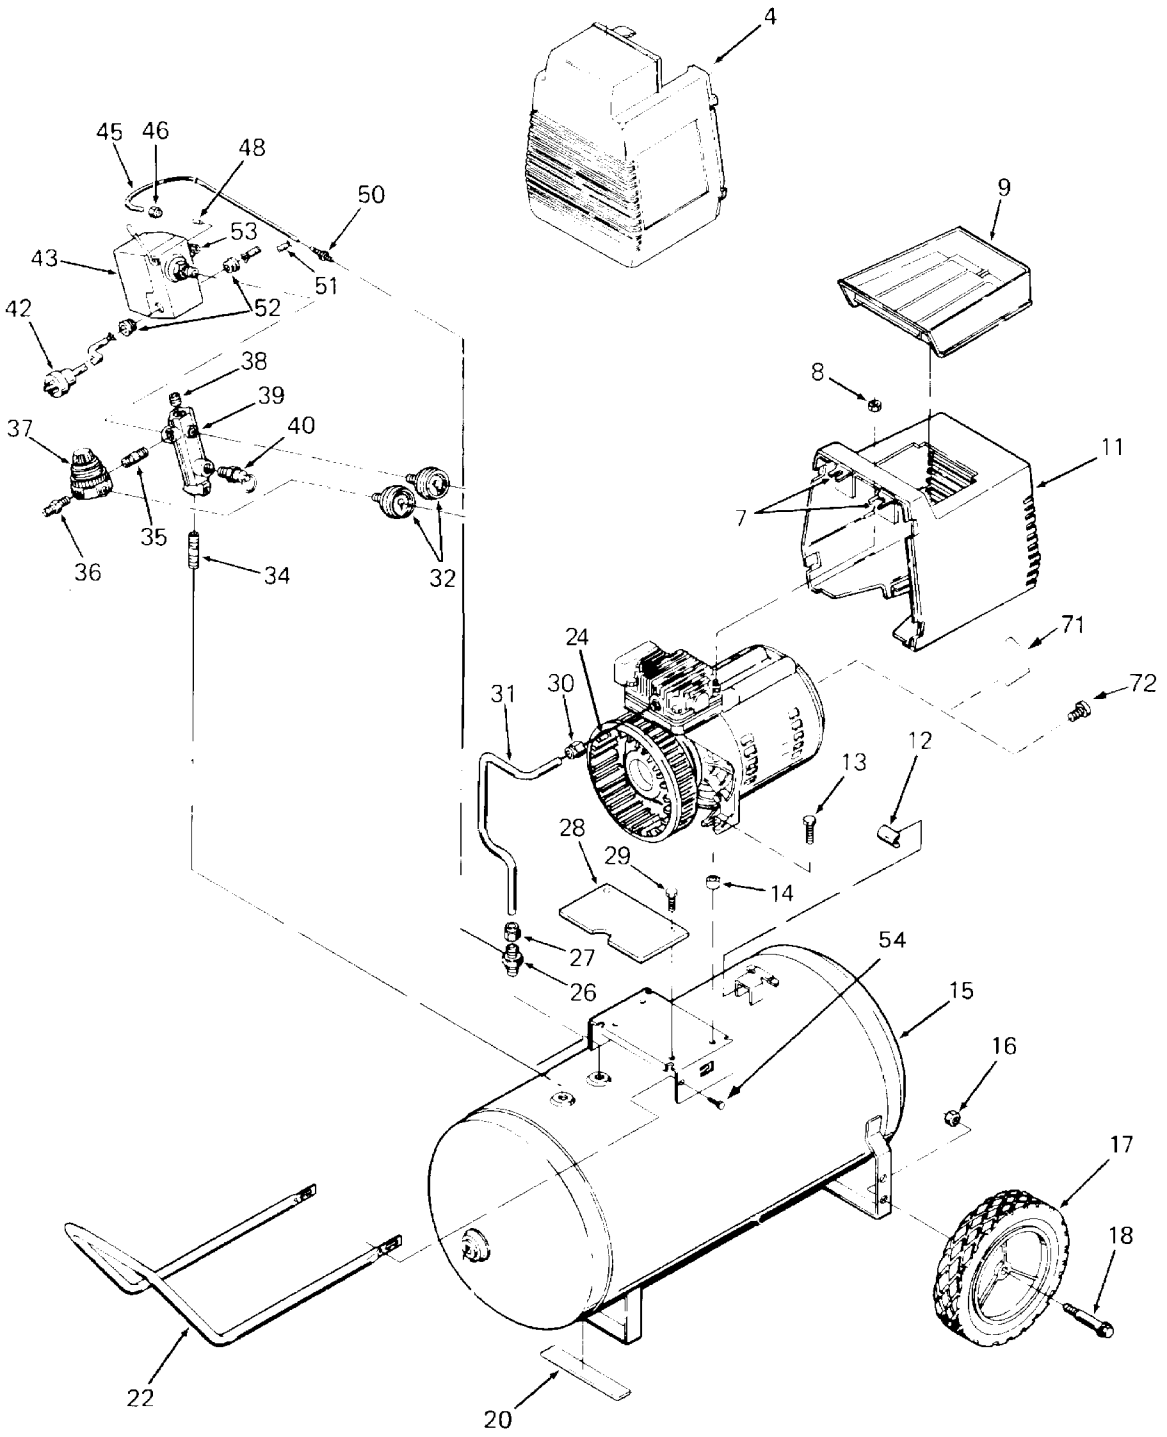

KEY NO.	TORQUE
59	7 to 10 Ft. Lbs.
57	7 to 10 Ft. Lbs.
67	100 to 120 In. Lbs.
69	80 to 100 In. Lbs.
◆	42 to 48 In. Lbs.

Parts List for F2520 Type 0

Item Number	Part Number	Description	Qty Required
4	AC-0078	SHROUD FRONT BLK	1
7	CAC-1121	BRACKET SHROUD	2
8	038738-00	NUT	2
9	CAC-1080	TRAY TOOL	1
11	000000-00	No Longer Available	1
12	000000-00	No Longer Available	1
13	SSF-505	SCREW .250-28X.915 U	2
14	000000-00	No Longer Available	2
15	000000-00	No Longer Available	1
16	SSF-8080-ZN	NUT .375-16 UNC-2B H	2
17	000000-00	No Longer Available	2
18	CAC-60	BOLT .375-16X2.25 UN	2
19	000000-00	No Longer Available	1
20	SUDL-6-1	STRIP RUBBER FOOT	1
22	000000-00	No Longer Available	1
24	CAC-1120	SLEEVE SILICONE	1
26	A19711	VALVE CHECK 1/2NPT X	1
27	SSP-7813	ASSY NUT SLEEVE 3/8	1
28	AC-0155	PLATE	1
29	SSN-8001	FASTENER RATCHET NYL	2
30	SSP-7821-1	NUT .563-18 UNF HEX	1
31	CAC-1155	TUBE OUTLET 2.5 & 3H	1
32	000000-00	No Longer Available	1
34	SS-2072-1	NIPPLE .375 NPT X 1.	1
35	N053094	NIPPLE	1
36	D26889	ADAPTER .25 NPT X .2	1
37	CAC-4296-1	REGULATOR 3PORT P2 L	1