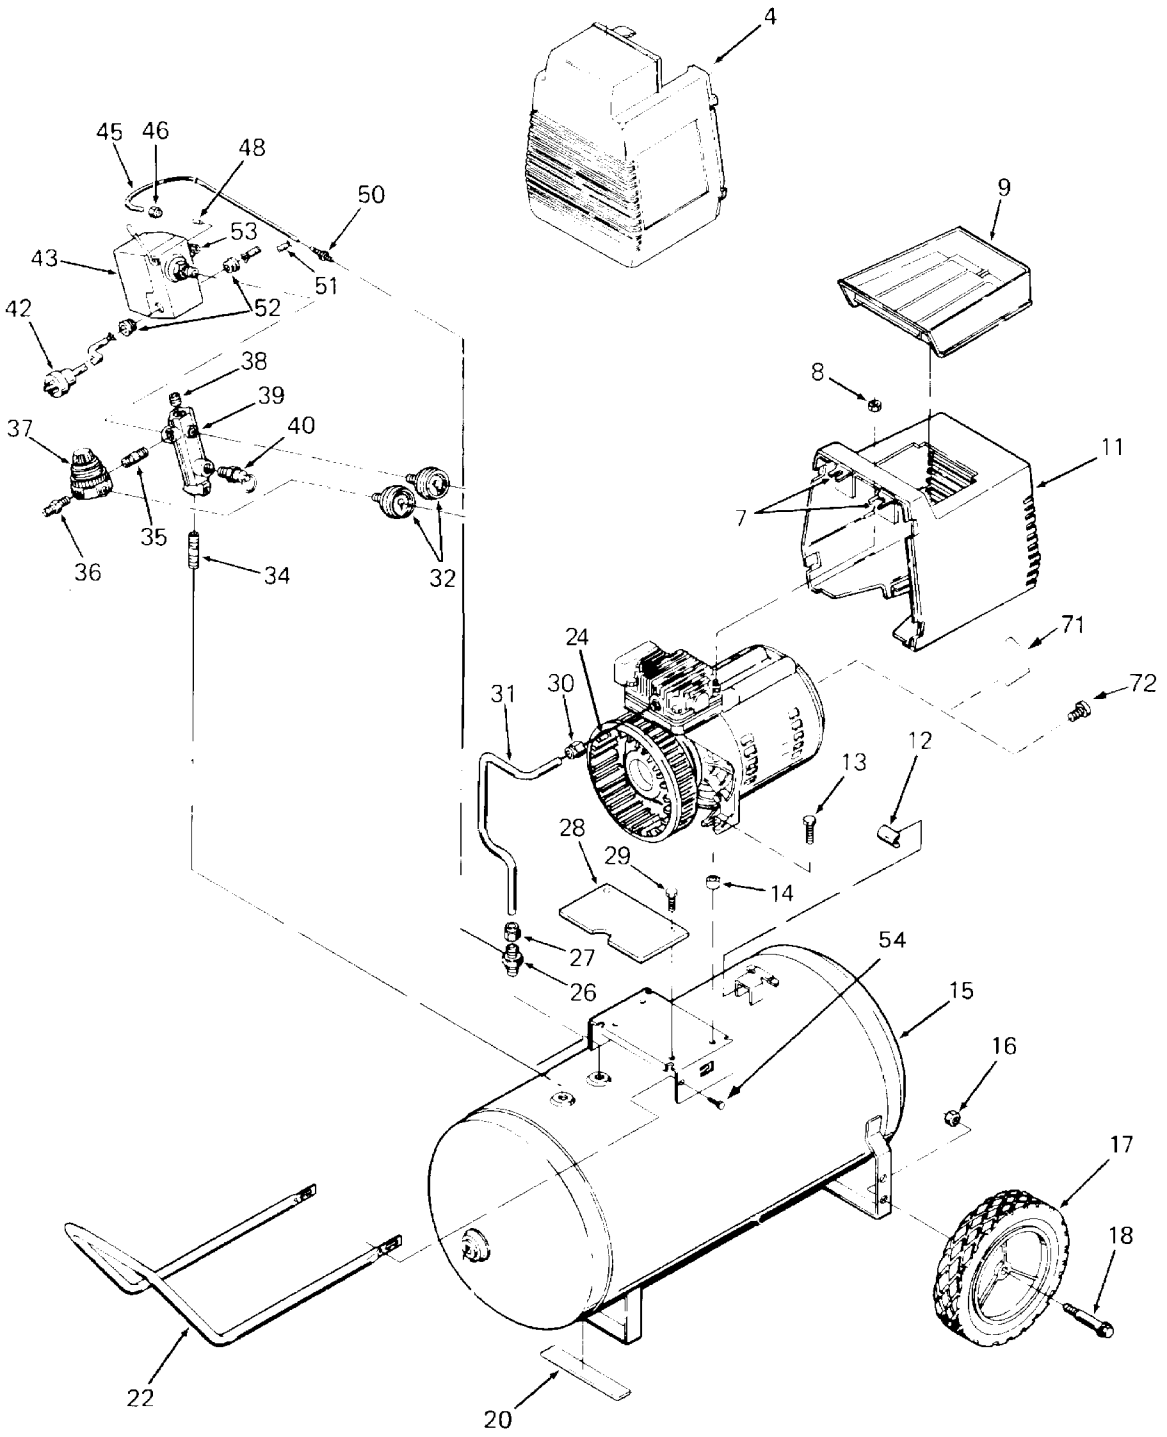

KEY NO.	TORQUE
59	7 to 10 Ft. Lbs.
57	7 to 10 Ft. Lbs.
67	100 to 120 In. Lbs.
69	80 to 100 In. Lbs.
◆	42 to 48 In. Lbs.

Parts List for F2520 Type 3

Item Number	Part Number	Description	Qty Required
4	AC-0078	SHROUD FRONT BLK	1
7	CAC-1121	BRACKET SHROUD	2
8	038738-00	NUT	2
9	CAC-1080	TRAY TOOL	1
11	000000-00	No Longer Available	1
12	000000-00	No Longer Available	1
13	SSF-505	SCREW .250-28X.915 U	2
14	000000-00	No Longer Available	2
15	000000-00	No Longer Available	1
16	SSF-8080-ZN	NUT .375-16 UNC-2B H	2
17	000000-00	No Longer Available	2
18	CAC-60	BOLT .375-16X2.25 UN	2
19	000000-00	No Longer Available	1
20	SUDL-6-1	STRIP RUBBER FOOT	1
22	000000-00	No Longer Available	1
24	CAC-1120	SLEEVE SILICONE	1
26	A19711	VALVE CHECK 1/2NPT X	1
27	SSP-7813	ASSY NUT SLEEVE 3/8	1
28	AC-0155	PLATE	1
29	SSN-8001	FASTENER RATCHET NYL	2
30	SSP-7821-1	NUT .563-18 UNF HEX	1
31	CAC-1155	TUBE OUTLET 2.5 & 3H	1
32	000000-00	No Longer Available	1
34	SS-2072-1	NIPPLE .375 NPT X 1.	1
35	N053094	NIPPLE	1
36	D26889	ADAPTER .25 NPT X .2	1
37	CAC-4296-1	REGULATOR 3PORT P2 L	1