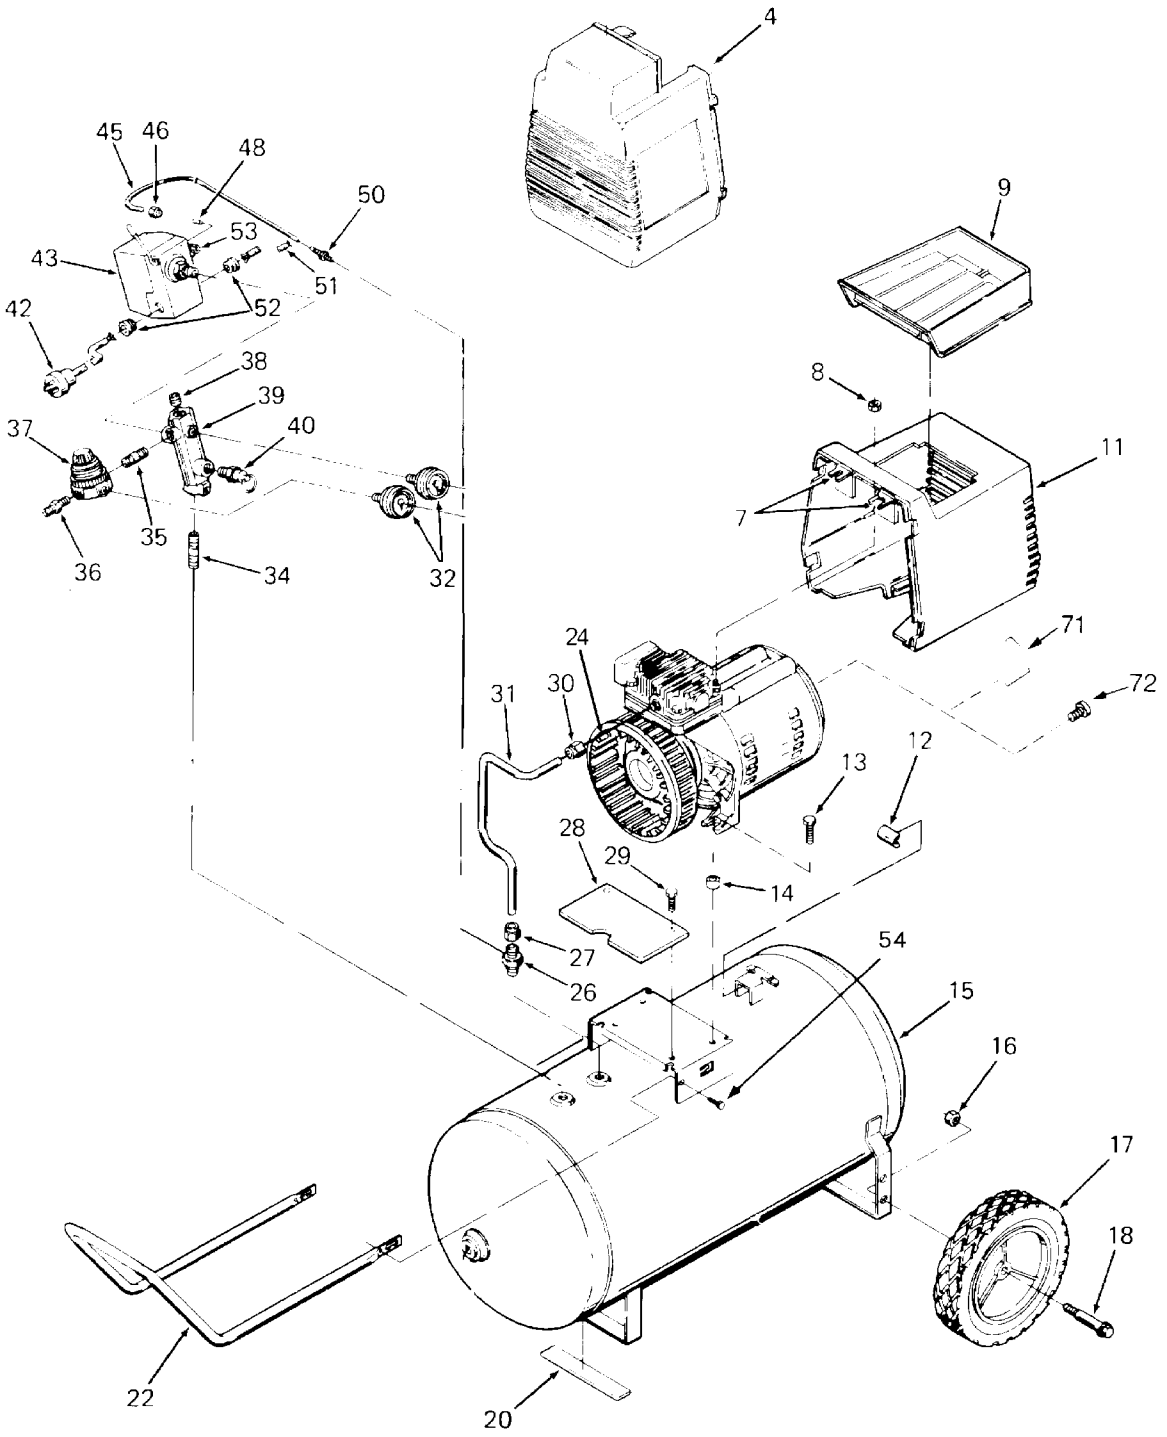

KEY NO.	TORQUE
59	7 to 10 Ft. Lbs.
57	7 to 10 Ft. Lbs.
67	100 to 120 In. Lbs.
69	80 to 100 In. Lbs.
◆	42 to 48 In. Lbs.

Parts List for F312 Type 0

Item Number	Part Number	Description	Qty Required
4	AC-0078	SHROUD FRONT BLK	1
7	CAC-1121	BRACKET SHROUD	2
8	038738-00	NUT	2
9	CAC-1080	TRAY TOOL	1
10	000000-00	No Longer Available	2
11	000000-00	No Longer Available	1
12	SSF-505	SCREW .250-28X.915 U	2
13	000000-00	No Longer Available	2
16	SSF-8080-ZN	NUT .375-16 UNC-2B H	2
17	000000-00	No Longer Available	2
18	CAC-60	BOLT .375-16X2.25 UN	2
20	SUDL-6-1	STRIP RUBBER FOOT	1
22	000000-00	No Longer Available	1
26	A19711	VALVE CHECK 1/2NPT X	1
27	SSP-7813	ASSY NUT SLEEVE 3/8	1
28	AC-0155	PLATE	1
29	SSF-1000	SCREW #12-14X.750 HE	2
30	SSP-7821-1	NUT .563-18 UNF HEX	1
31	CAC-1155	TUBE OUTLET 2.5 & 3H	1
32	Z-D23004	GAUGE 1.5OD 200PSI .	2
33	000000-00	No Longer Available	1
34	SS-2072-1	NIPPLE .375 NPT X 1.	1
35	N053094	NIPPLE	1
36	D26889	ADAPTER .25 NPT X .2	1
37	CAC-4296-1	REGULATOR 3PORT P2 L	1
38	SS-3222-CD	PLUG PIPE	1
39	000000-00	No Longer Available	1