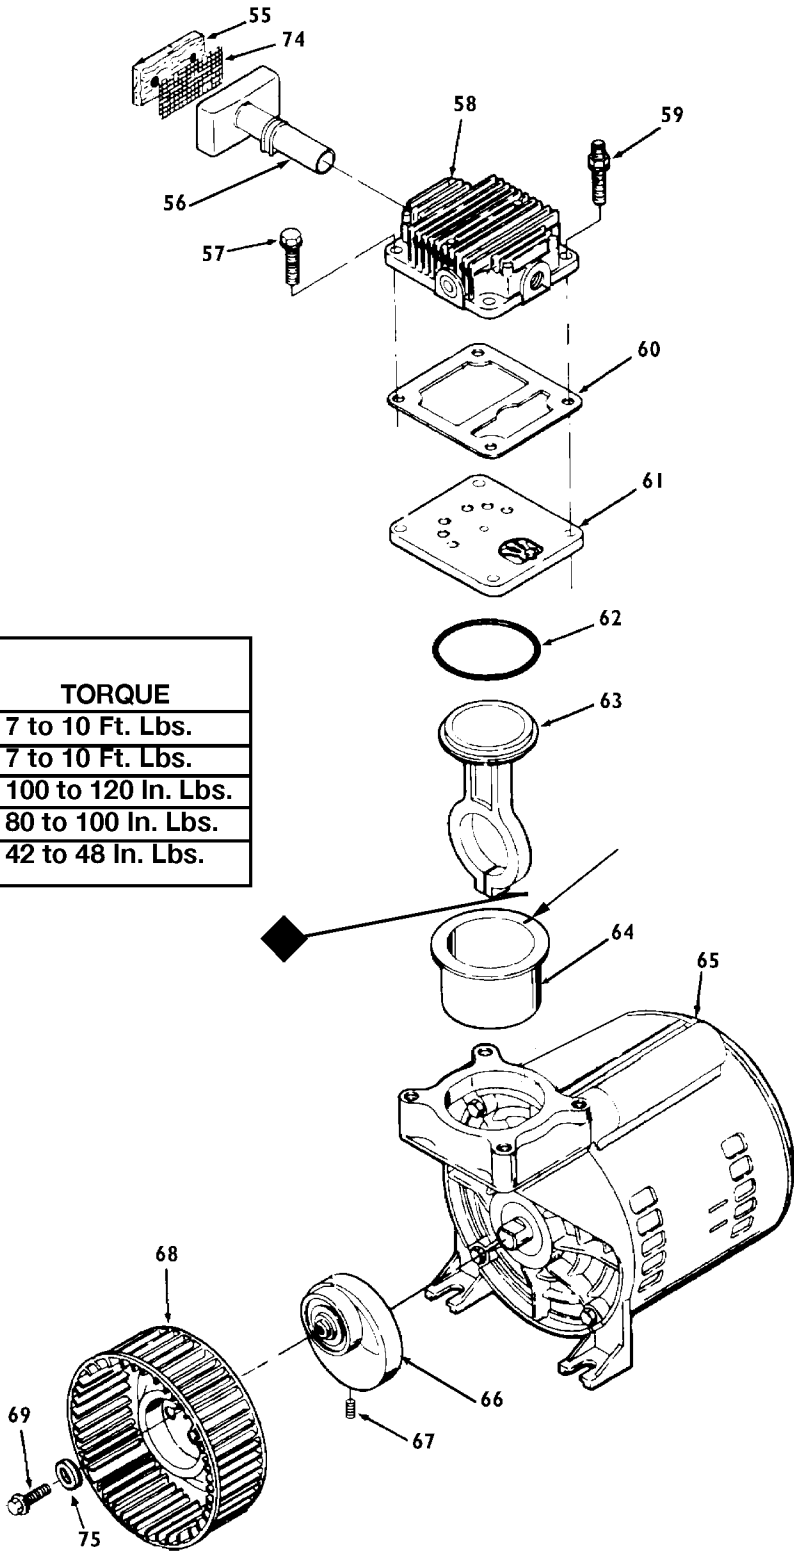

KEY NO.	TORQUE
59	7 to 10 Ft. Lbs.
57	7 to 10 Ft. Lbs.
67	100 to 120 In. Lbs.
69	80 to 100 In. Lbs.
◆	42 to 48 In. Lbs.

Parts List for F312 Type 0

Item Number	Part Number	Description	Qty Required
4	AC-0078	SHROUD FRONT BLK	1
7	CAC-1121	BRACKET SHROUD	2
8	038738-00	NUT	2
9	CAC-1080	TRAY TOOL	1
10	000000-00	No Longer Available	2
11	000000-00	No Longer Available	1
12	SSF-505	SCREW .250-28X.915 U	2
13	000000-00	No Longer Available	2
16	SSF-8080-ZN	NUT .375-16 UNC-2B H	2
17	000000-00	No Longer Available	2
18	CAC-60	BOLT .375-16X2.25 UN	2
20	SUDL-6-1	STRIP RUBBER FOOT	1
22	000000-00	No Longer Available	1
26	A19711	VALVE CHECK 1/2NPT X	1
27	SSP-7813	ASSY NUT SLEEVE 3/8	1
28	AC-0155	PLATE	1
29	SSF-1000	SCREW #12-14X.750 HE	2
30	SSP-7821-1	NUT .563-18 UNF HEX	1
31	CAC-1155	TUBE OUTLET 2.5 & 3H	1
32	Z-D23004	GAUGE 1.5OD 200PSI .	2
33	000000-00	No Longer Available	1
34	SS-2072-1	NIPPLE .375 NPT X 1.	1
35	N053094	NIPPLE	1
36	D26889	ADAPTER .25 NPT X .2	1
37	CAC-4296-1	REGULATOR 3PORT P2 L	1
38	SS-3222-CD	PLUG PIPE	1
39	000000-00	No Longer Available	1