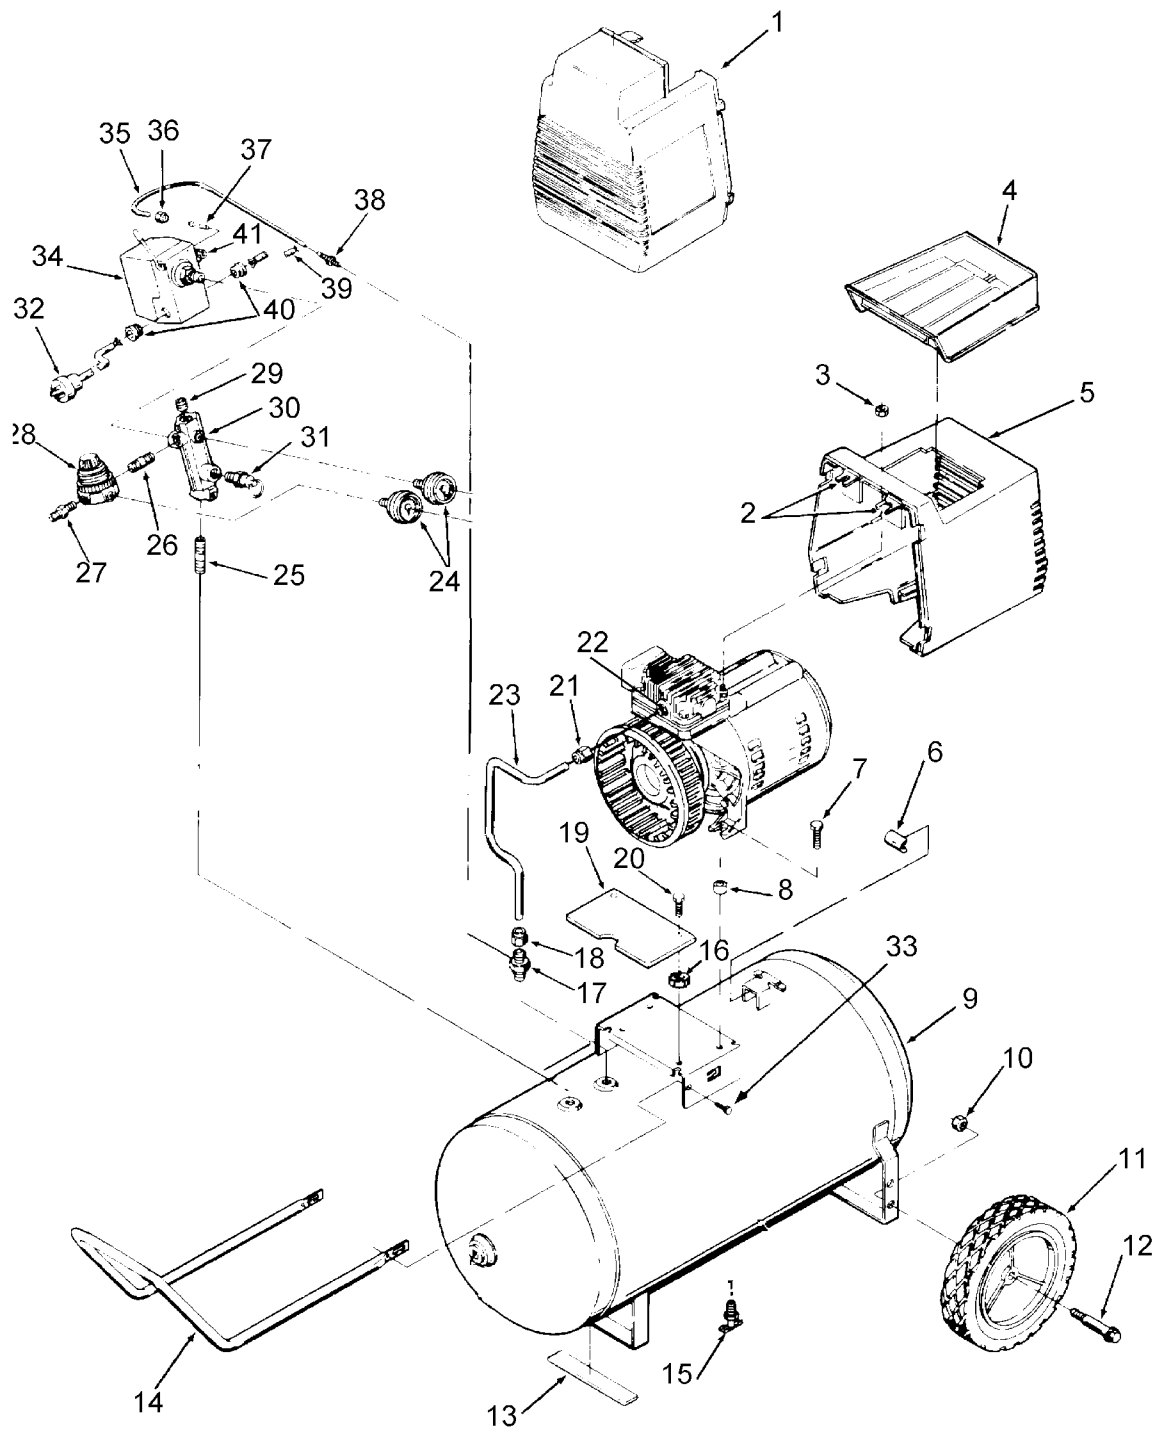

KEY NO.	TORQUE
59	7 to 10 Ft. Lbs.
57	7 to 10 Ft. Lbs.
67	100 to 120 In. Lbs.
69	80 to 100 In. Lbs.
◆	42 to 48 In. Lbs.

## Parts List for F320 Type 0

Item Number	Part Number	Description	Qty Required
4	AC-0078	SHROUD FRONT BLK	1
7	CAC-1121	BRACKET SHROUD	2
8	038738-00	NUT	2
9	CAC-1080	TRAY TOOL	1
10	000000-00	No Longer Available	2
11	000000-00	No Longer Available	1
12	SSF-505	SCREW .250-28X.915 U	2
13	000000-00	No Longer Available	2
16	SSF-8080-ZN	NUT .375-16 UNC-2B H	2
17	000000-00	No Longer Available	2
18	CAC-60	BOLT .375-16X2.25 UN	2
20	SUDL-6-1	STRIP RUBBER FOOT	1
22	000000-00	No Longer Available	1
26	A19711	VALVE CHECK 1/2NPT X	1
27	SSP-7813	ASSY NUT SLEEVE 3/8	1
28	AC-0155	PLATE	1
29	SSF-1000	SCREW #12-14X.750 HE	2
30	SSP-7821-1	NUT .563-18 UNF HEX	1
31	CAC-1155	TUBE OUTLET 2.5 & 3H	1
32	Z-D23004	GAUGE 1.5OD 200PSI .	2
33	000000-00	No Longer Available	1
34	SS-2072-1	NIPPLE .375 NPT X 1.	1
35	N053094	NIPPLE	1
36	D26889	ADAPTER .25 NPT X .2	1
37	CAC-4296-1	REGULATOR 3PORT P2 L	1
38	SS-3222-CD	PLUG PIPE	1
39	000000-00	No Longer Available	1