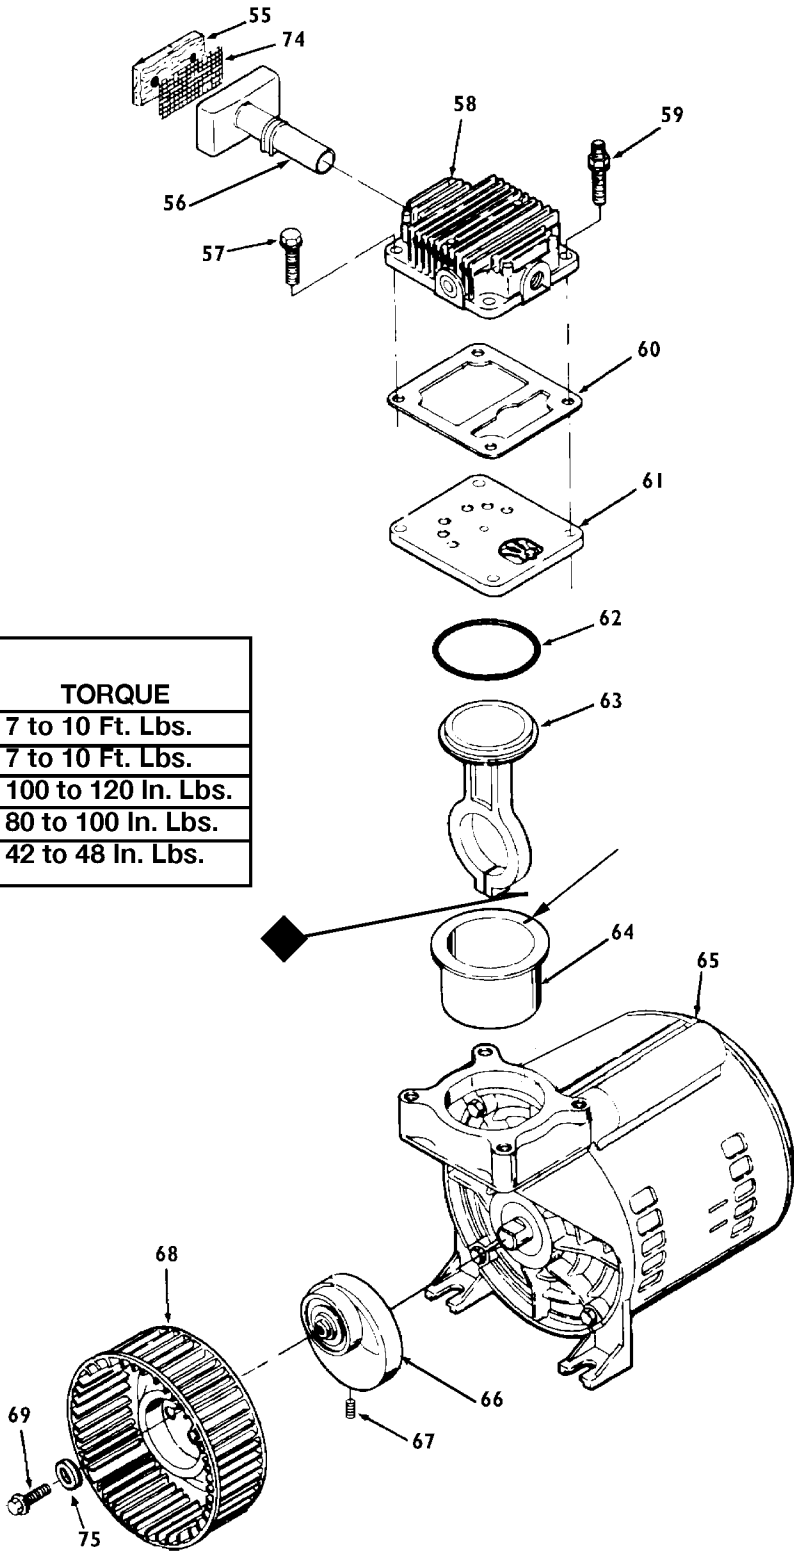

KEY NO.	TORQUE
59	7 to 10 Ft. Lbs.
57	7 to 10 Ft. Lbs.
67	100 to 120 In. Lbs.
69	80 to 100 In. Lbs.
◆	42 to 48 In. Lbs.

## Parts List for F320 Type 0

Item Number	Part Number	Description	Qty Required
4	AC-0078	SHROUD FRONT BLK	1
7	CAC-1121	BRACKET SHROUD	2
8	038738-00	NUT	2
9	CAC-1080	TRAY TOOL	1
10	000000-00	No Longer Available	2
11	000000-00	No Longer Available	1
12	SSF-505	SCREW .250-28X.915 U	2
13	000000-00	No Longer Available	2
16	SSF-8080-ZN	NUT .375-16 UNC-2B H	2
17	000000-00	No Longer Available	2
18	CAC-60	BOLT .375-16X2.25 UN	2
20	SUDL-6-1	STRIP RUBBER FOOT	1
22	000000-00	No Longer Available	1
26	A19711	VALVE CHECK 1/2NPT X	1
27	SSP-7813	ASSY NUT SLEEVE 3/8	1
28	AC-0155	PLATE	1
29	SSF-1000	SCREW #12-14X.750 HE	2
30	SSP-7821-1	NUT .563-18 UNF HEX	1
31	CAC-1155	TUBE OUTLET 2.5 & 3H	1
32	Z-D23004	GAUGE 1.5OD 200PSI .	2
33	000000-00	No Longer Available	1
34	SS-2072-1	NIPPLE .375 NPT X 1.	1
35	N053094	NIPPLE	1
36	D26889	ADAPTER .25 NPT X .2	1
37	CAC-4296-1	REGULATOR 3PORT P2 L	1
38	SS-3222-CD	PLUG PIPE	1
39	000000-00	No Longer Available	1