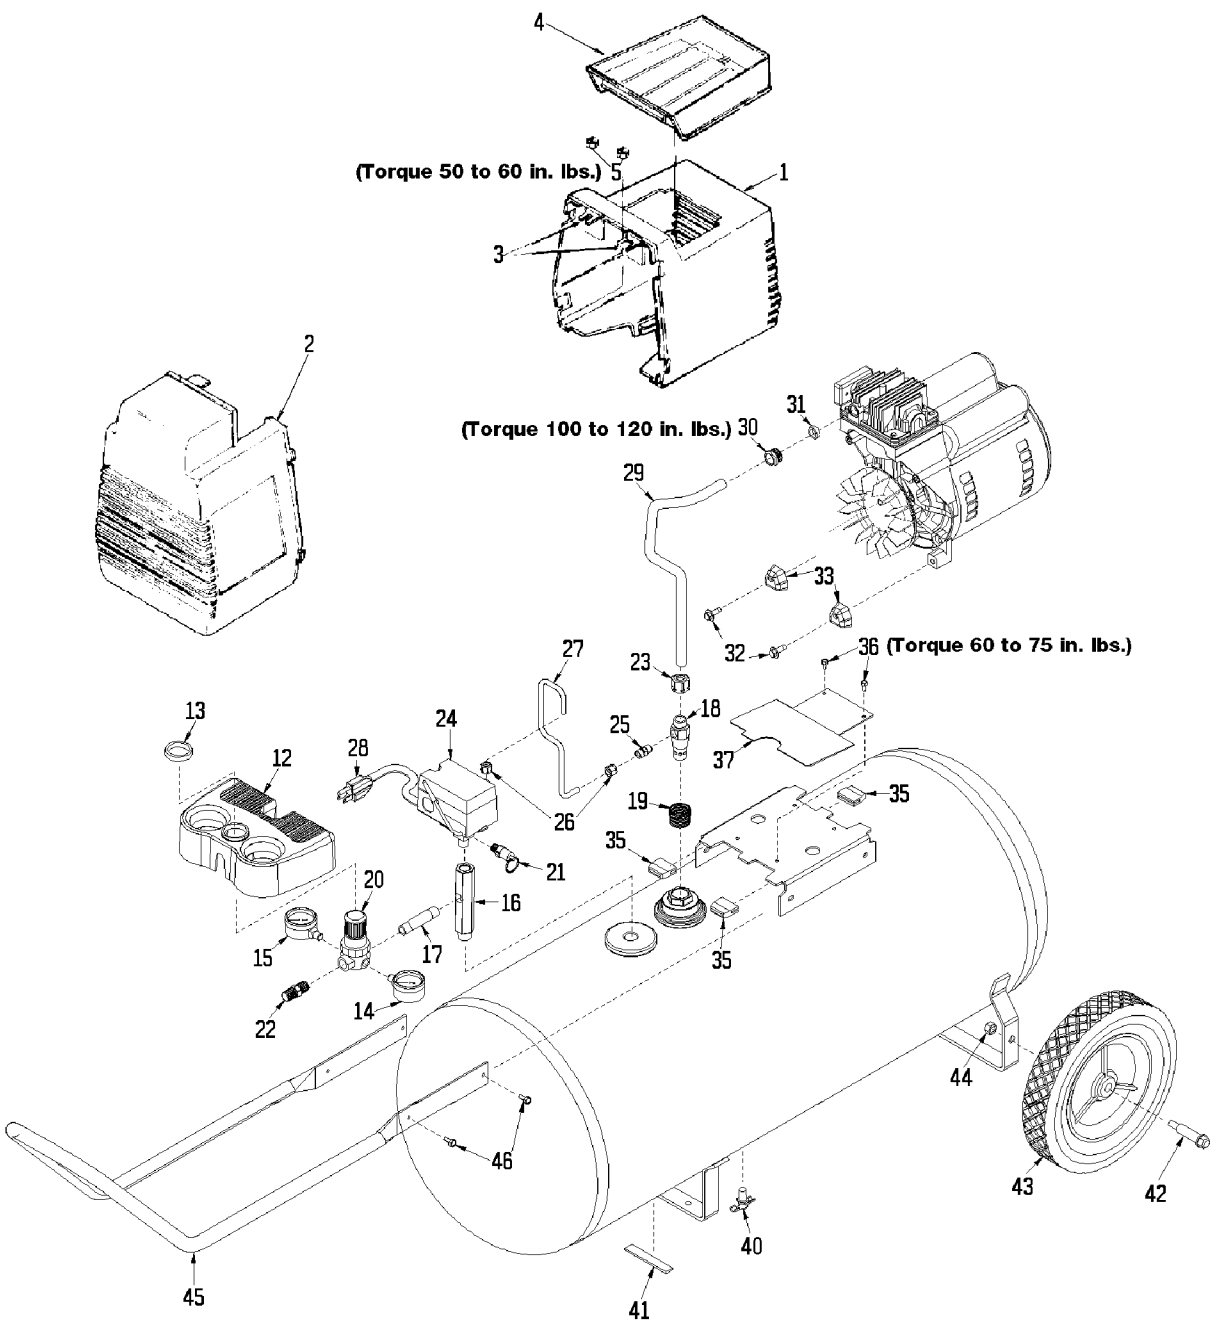

KEY NO.	TORQUE
55	7 to 10 Ft. Lbs.
56	7 to 10 Ft. Lbs.
66	100 to 120 In. Lbs.
69	80 to 100 In. Lbs.
◆	42 to 48 In. Lbs.

Parts List for F3520 Type 2

Item Number	Part Number	Description	Qty Required
1	AC-0046	SHROUD REAR 3PT SING	1
2	AC-0078	SHROUD FRONT BLK	1
3	CAC-1121	BRACKET SHROUD	2
4	CAC-1080	TRAY TOOL	1
5	038738-00	NUT	2
12	000000-00	No Longer Available	1
13	CAC-61	RING PANEL MOUNTING	1
14	AC-0009-1	GAUGE RIGHT HAND	1
15	Z-AC-0010-1	GAUGE LEFT HAND	1
16	AC-0027-2	STANDPIPE BRASS MALE	1
17	SSP-480	NIPPLE 1/4-18 NPT X	1
18	A19711	VALVE CHECK 1/2NPT X	1
20	AC-0007	REGULATOR 4PORT P1P2	1
21	97503734	VALVE SAFETY 150 .12	1
22	D26889	ADAPTER .25 NPT X .2	1
23	SSP-7813	ASSY NUT SLEEVE 3/8	1
24	5140112-18	PRESSURE SWITCH	1
25	SS-8553	CONNECTOR BODY	1
26	SSP-7811	ASSY NUT SLEEVE 1/4	2
27	AC-0160	TUBE PRES REL .250OD	1
28	SUDL-413-2	ASSY CORD POWER ST	1
29	000000-00	No Longer Available	1
30	SSP-7821-1	NUT .563-18 UNF HEX	3
31	SSG-3105	ORING 306/296ID 073/	1
32	91895680	SCREW .250-20X.750 H	2
33	ACG-18	CUP SADDLE MOUNT	2
35	ACG-19	ISOLATOR 3 POINT MOU	3

Parts List for F3520 Type 2

Item Number	Part Number	Description	Qty Required
36	SSF-953-ZN	SCREW #10X.625 HHW S	2
37	AC-0047	GUARD FAN	1
40	N286039	DRAIN VALVE	1
41	SUDL-6-1	STRIP RUBBER FOOT	1
42	CAC-60	BOLT .375-16X2.25 UN	2
43	D23138	WHEEL 9 BLACK SEMI-P	2
44	SSF-8080-ZN	NUT .375-16 UNC-2B H	2
45	000000-00	No Longer Available	1
46	SSF-981	SCREW .250-14X.500 H	4
50	KK-4981	KIT MUFFLER FILTER	1
51	DAC-143	FILTER INTAKE	1
52	KK-4981	KIT MUFFLER FILTER	1
53	KK-4981	KIT MUFFLER FILTER	1
54	000000-00	No Longer Available	1
55	000000-00	No Longer Available	1
56	SSF-990	SCREW .250-20X1.25 U	1
57	ACG-45	ORING P/L HEAD	1
58	000000-00	No Longer Available	1
59	SSG-8156	ORING 2.759/2.719ID	1
60	KK-4835	KIT CONNECTING ROD L	1
61	KK-4835	KIT CONNECTING ROD L	1
62	Z-MO-9045	MOTOR P/L 3PT STD	1
65	000000-00	No Longer Available	1
66	SSF-3153	SCREW .313-18X.500 U	1
67	KK-5018	KIT FAN	1
68	KK-5018	KIT FAN	1
69	KK-5018	KIT FAN	1