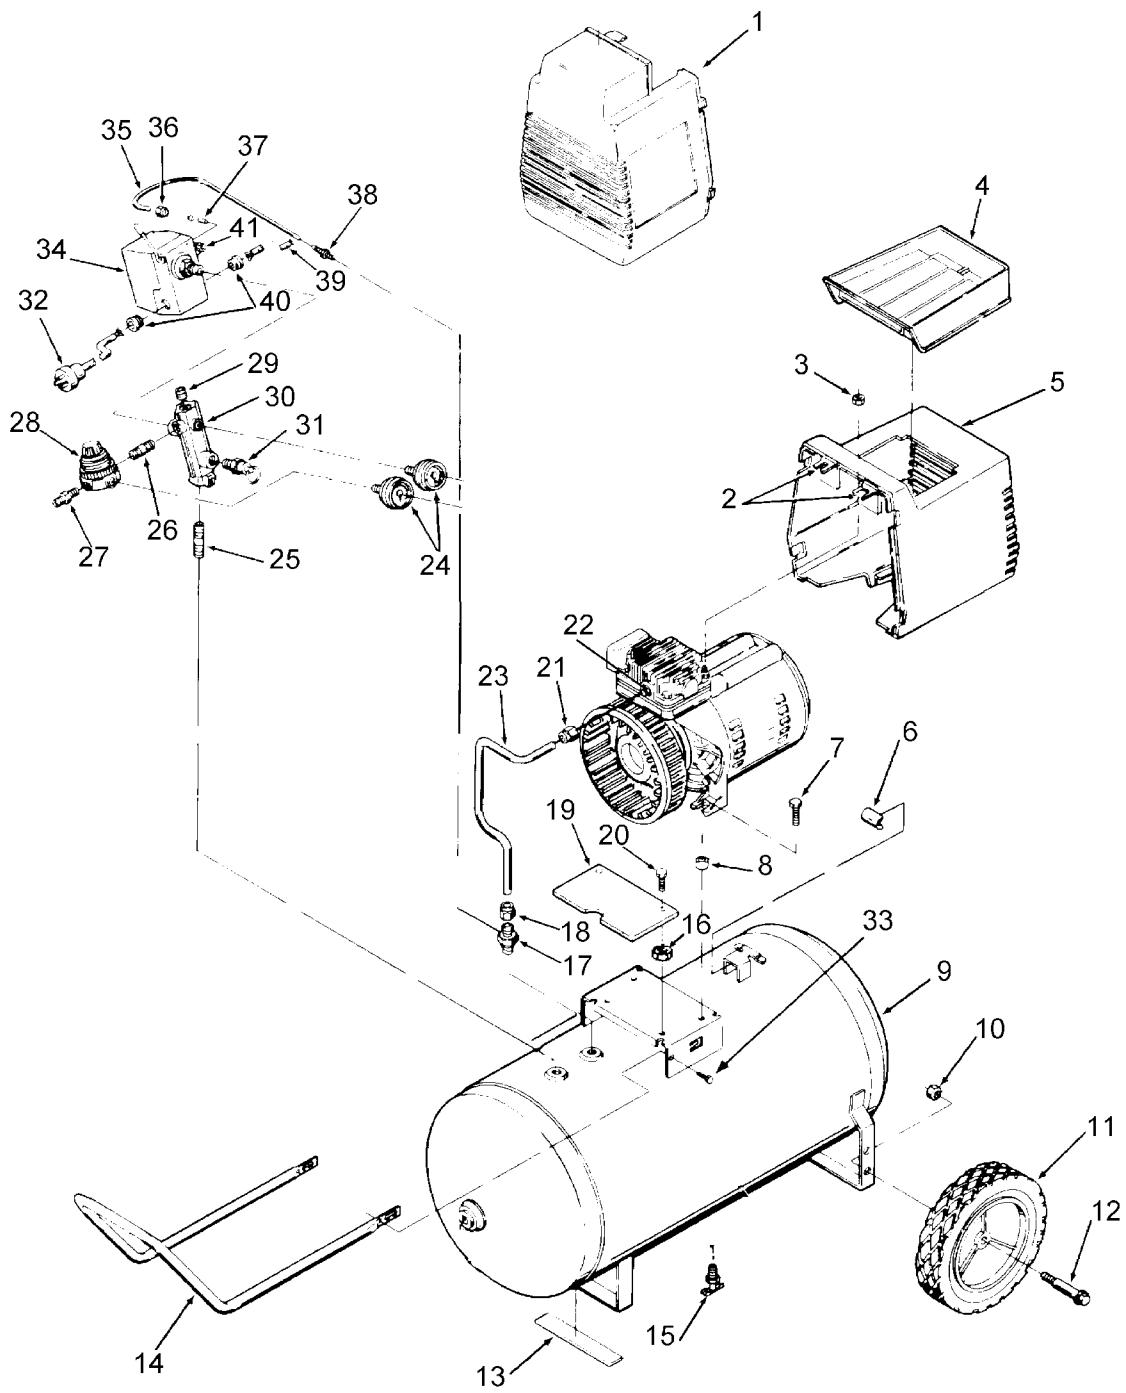

KEY NO.	TORQUE
55	7 to 10 Ft. Lbs.
56	7 to 10 Ft. Lbs.
66	100 to 120 In. Lbs.
69	80 to 100 In. Lbs.
◆	42 to 48 In. Lbs.

Parts List for F420 Type 1

Item Number	Part Number	Description	Qty Required
1	AC-0078	SHROUD FRONT BLK	1
2	CAC-1121	BRACKET SHROUD	2
3	038738-00	NUT	2
4	CAC-1080	TRAY TOOL	1
5	000000-00	No Longer Available	1
6	000000-00	No Longer Available	1
7	SSF-505	SCREW .250-28X.915 U	2
8	000000-00	No Longer Available	1
10	SSF-8080-ZN	NUT .375-16 UNC-2B H	1
11	000000-00	No Longer Available	2
12	CAC-60	BOLT .375-16X2.25 UN	2
13	SUDL-6-1	STRIP RUBBER FOOT	1
14	000000-00	No Longer Available	1
15	N286039	DRAIN VALVE	1
16	000000-00	No Longer Available	1
17	A19711	VALVE CHECK 1/2NPT X	1
18	SSP-7813	ASSY NUT SLEEVE 3/8	1
19	AC-0155	PLATE	1
20	SSF-1000	SCREW #12-14X.750 HE	2
21	SSP-7821-1	NUT .563-18 UNF HEX	1
22	CAC-1120	SLEEVE SILICONE	1
23	CAC-1155	TUBE OUTLET 2.5 & 3H	1
24	Z-D23004	GAUGE 1.5OD 200PSI .	2
25	SS-2110	NIPPLE GALV 3/8 X 3	1
26	N053094	NIPPLE	1
27	D26889	ADAPTER .25 NPT X .2	1
28	AC-0007	REGULATOR 4PORT P1P2	1

Parts List for F420 Type 1

Item Number	Part Number	Description	Qty Required
29	SS-3222-CD	PLUG PIPE	1
30	000000-00	No Longer Available	1
31	TIA-4150	VALVE SAFETY 150 .25	1
32	SUDL-413-2	ASSY CORD POWER ST	1
33	SSF-981	SCREW .250-14X.500 H	4
34	000000-00	No Longer Available	1
35	CAC-1085-1	TUBE PRESSURE RELIEF	1
36	SSP-7811	ASSY NUT SLEEVE 1/4	1
37	5130039-00	SLEEVE	1
38	000000-00	No Longer Available	1
39	CAC-4215-1	ASSY CORD MOTOR SJT	1
40	33821-00	BUSHING	2
40	438010040063	HEYCO BUSHINGS	1
41	KK-4315	KIT VALVE REPLACEMEN	1
50	KK-4981	KIT MUFFLER FILTER	2
51	DAC-143	FILTER INTAKE	1
52	KK-4981	KIT MUFFLER FILTER	1
53	KK-4981	KIT MUFFLER FILTER	1
54	000000-00	No Longer Available	1
55	000000-00	No Longer Available	1
56	SSF-990	SCREW .250-20X1.25 U	1
57	ACG-45	ORING P/L HEAD	1
58	000000-00	No Longer Available	1
59	SSG-8156	ORING 2.759/2.719ID	1
60	KK-4835	KIT CONNECTING ROD L	1
61	KK-4835	KIT CONNECTING ROD L	1
62	Z-MO-9045	MOTOR P/L 3PT STD	1