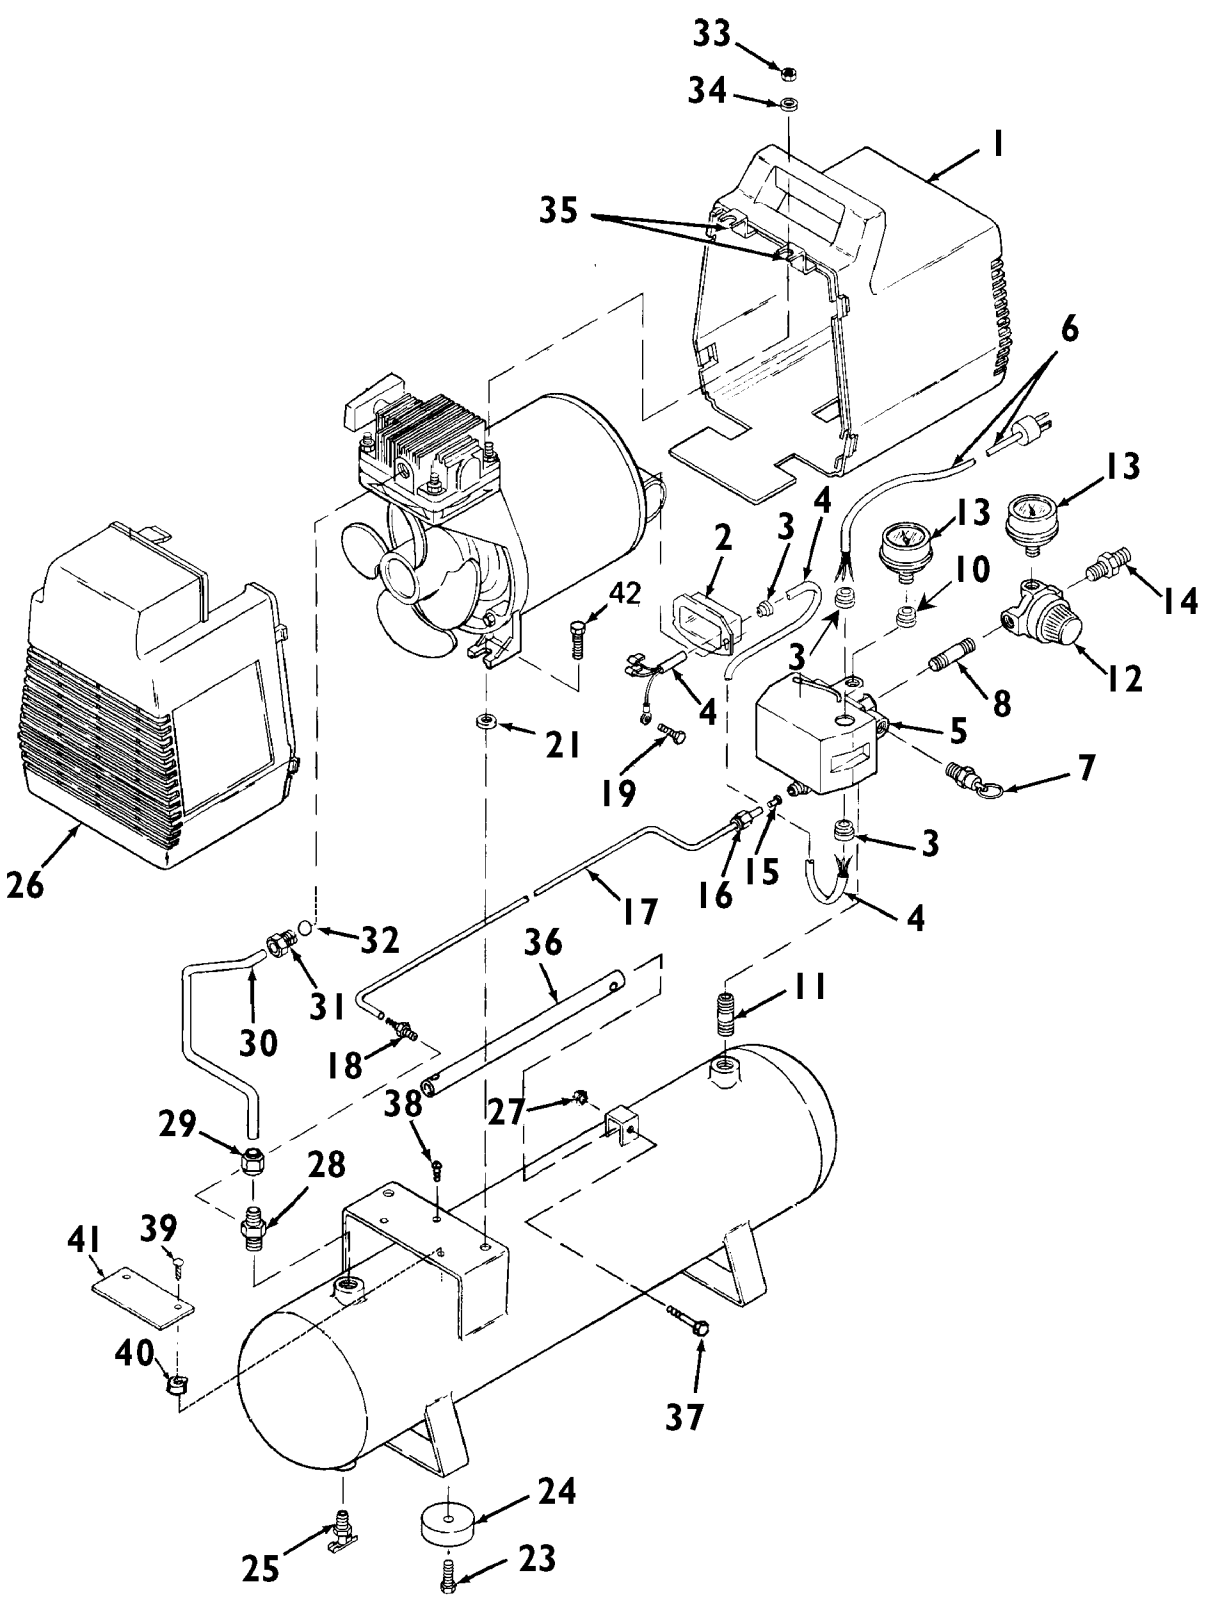

KEY NO.	TORQUE
55	7 to 10 Ft. Lbs.
56	7 to 10 Ft. Lbs.
66	100 to 120 In. Lbs.
69	80 to 100 In. Lbs.
u	42 to 48 In. Lbs.

Parts List for FIC100E3D Type 1

Item Number	Part Number	Description	Qty Required
1	000000-00	No Longer Available	1
2	000000-00	No Longer Available	1
3	33821-00	BUSHING	3
3	438010040063	HEYCO BUSHINGS	1
4	SUDL-402-2	ASSY CORD MOTOR SJT	1
5	000000-00	No Longer Available	1
6	SUDL-403-1	ASSY CORD POWER SJT	1
7	TIA-4150	VALVE SAFETY 150 .25	1
8	N044990	NIPPLE CLOSE 1/4-18	1
10	SSP-6021	BUSHING REDUCER 1/8-	1
11	N053094	NIPPLE	1
12	CAC-4296-1	REGULATOR 3PORT P2 L	1
13	Z-D23004	GAUGE 1.5OD 200PSI .	1
14	D26889	ADAPTER .25 NPT X .2	1
15	5130039-00	SLEEVE	1
16	SSP-7813	ASSY NUT SLEEVE 3/8	1
17	CAC-1245-1	TUBE PRESSURE RELIEF	1
19	SUDL-9-1	SCREW #8-32X.375/.34	1
21	000000-00	No Longer Available	1
23	91895680	SCREW .250-20X.750 H	4
24	SST-5314-1	BUMPER RECESS RUBBER	4
25	N286039	DRAIN VALVE	1
26	000000-00	No Longer Available	1
27	SSF-8150	NUT .312-18 UNC HEX	1
28	A19711	VALVE CHECK 1/2NPT X	1
29	SSP-7813	ASSY NUT SLEEVE 3/8	1
30	AC-0127	TUBE OUTLET .375OD A	1