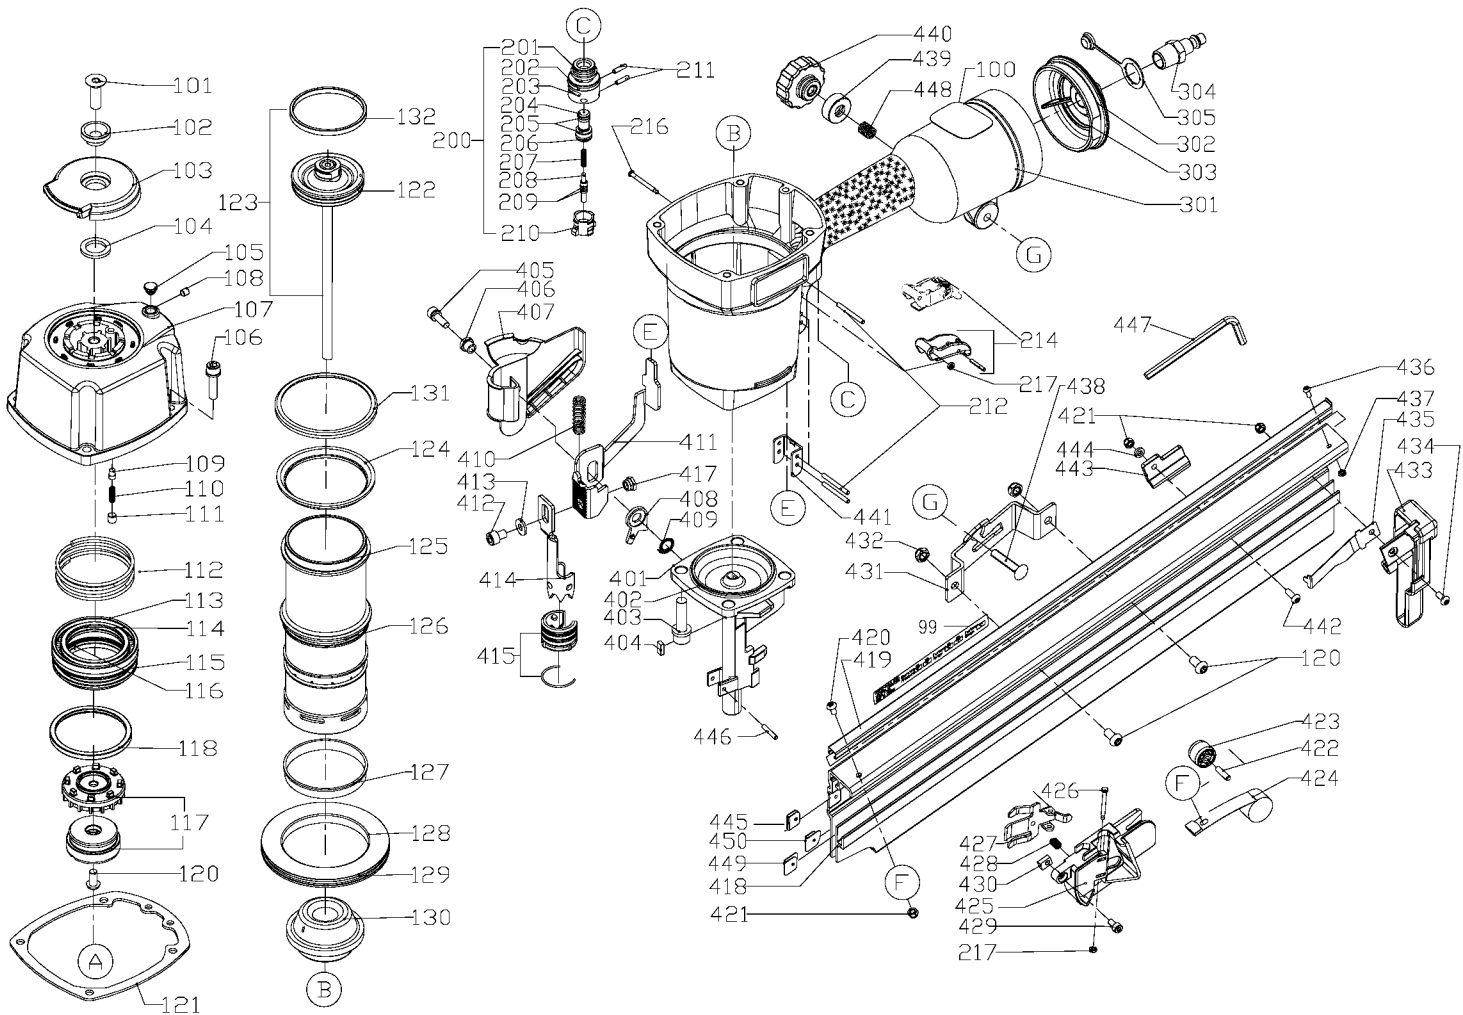

PORTER-CABLE

ROUND HEAD FRAMING NAILER

FR350MAG

WARNING: Repairs should only be attempted by trained repairmen. Contact the nearest Porter-Cable Service Center or other competent repair center.

Parts List for FR350MAG Type 1

Item Number	Part Number	Description	Qty Required
99	903333	LABEL	1
99	903333	LABEL	1
100	904673	WARNING LABEL	1
101	886431	SCREW T2	1
102	897315	BUSHING	1
103	897316	DEFLECTOR	1
104	897317	RUBBER PAD	1
105	886148	GROMMET	1
106	897318	BOLT	1
107	897319	CAP ASSY.	1
108	883912	SET SCREW	1
109	897320	BALL	1
110	883939	PLUNGER SPRING	1
111	897322	SCREW	1
112	A02163	SPRING - HEAD VALVE	1
113	897324	PISTON	1
114	901368	QUAD RING	1
115	897325	O-RING	1
116	901367	D-RING	1
117	901372	VALVE	1
118	897328	COLLAR	1
120	886260	BOLT	1
121	897331	GASKET	1
122	897332	O-RING	1
123	60067	DRIVER KIT	1
123	910226	DRIVER ASSY.	1
123	903781	DRIVER MAINT KIT	1