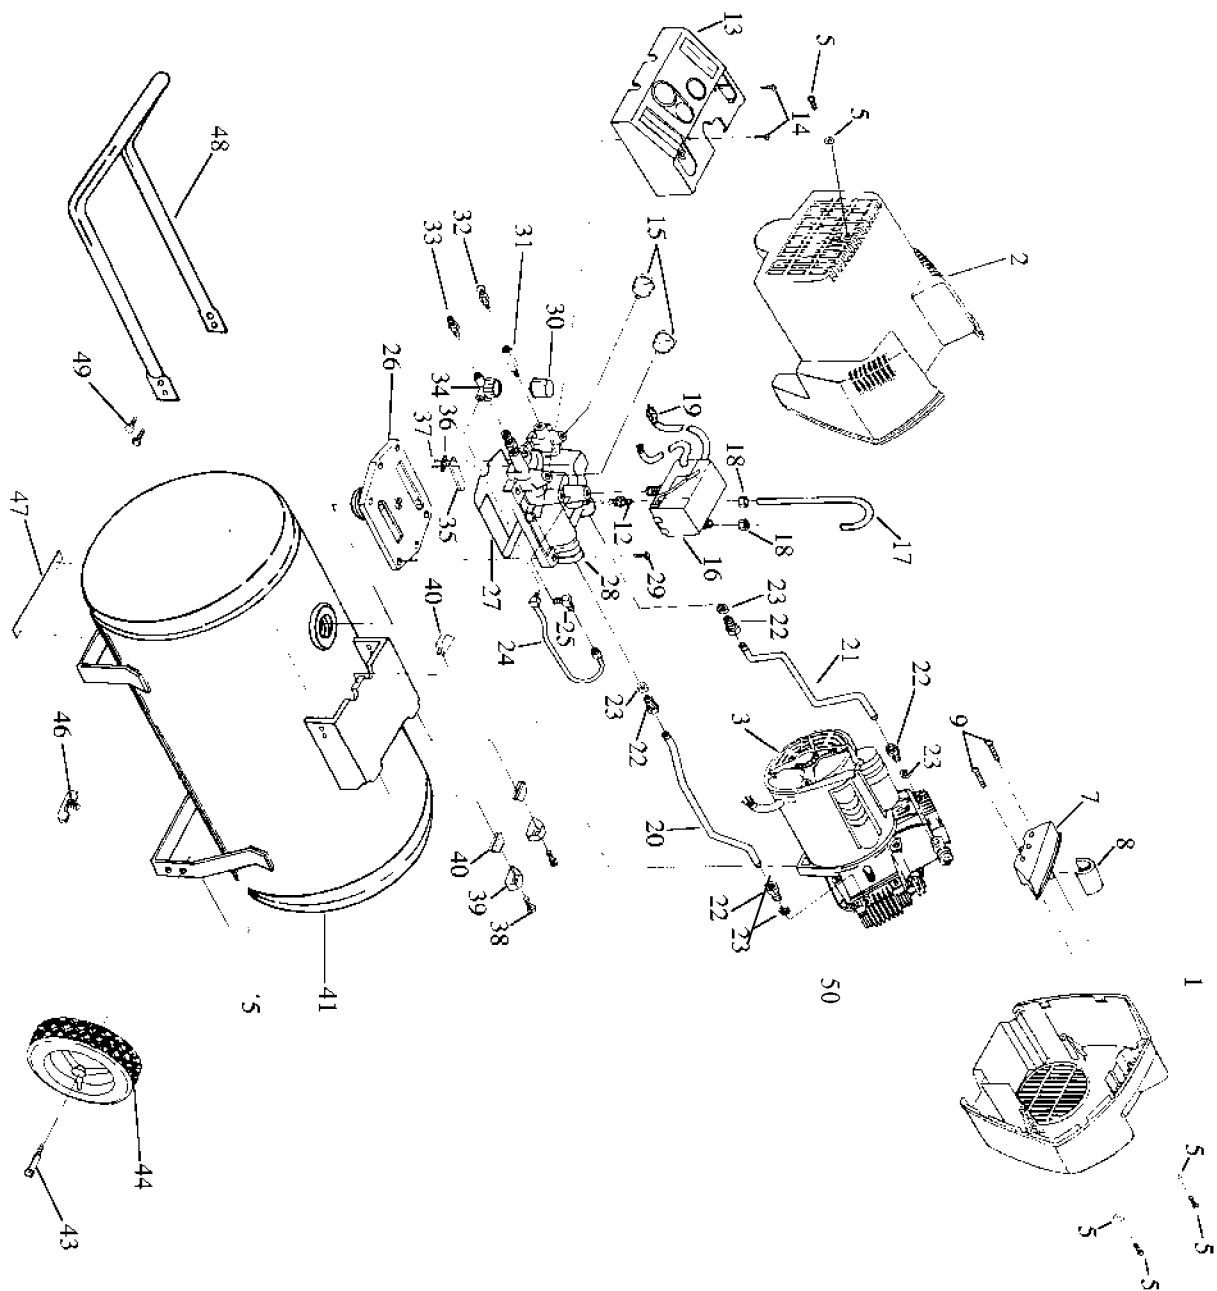

Parts List for FTV530 Type 0

Item Number	Part Number	Description	Qty Required
1	DAC-244	SHROUD FRONT TWIN CY	1
2	DAC-243	SHROUD REAR TWIN CYL	1
3	000000-00	No Longer Available	1
5	ACG-408	ASSY FASTENER	1
7	ACG-13	COVER INTAKE MUFFLER	1
8	ACG-12	ELEMENT FILTER INTAK	1
9	SSF-554	SCREW #10-14X2.50 PA	1
12	SS-8553	CONNECTOR BODY	1
14	000000-00	No Longer Available	2
15	Z-D23004	GAUGE 1.5OD 200PSI .	2
16	000000-00	No Longer Available	1
17	000000-00	No Longer Available	1
18	SSP-7811	ASSY NUT SLEEVE 1/4	2
19	SUDL-415-1	ASSY CORD POWER ST	1
20	000000-00	No Longer Available	1
21	ACG-38	TUBE OUTLET RIGHT HO	1
22	SSF-550	NUT .750-16 UNF COMP	1
23	CAC-1369	SLEEVE SILICONE FOR	1
24	000000-00	No Longer Available	1
25	SSP-6422	ELBOW	1
26	000000-00	No Longer Available	1
27	000000-00	No Longer Available	1
28	000000-00	No Longer Available	1
29	SSF-990	SCREW .250-20X1.25 U	6
30	000000-00	No Longer Available	1
31	000000-00	No Longer Available	1
32	97503734	VALVE SAFETY 150 .12	1