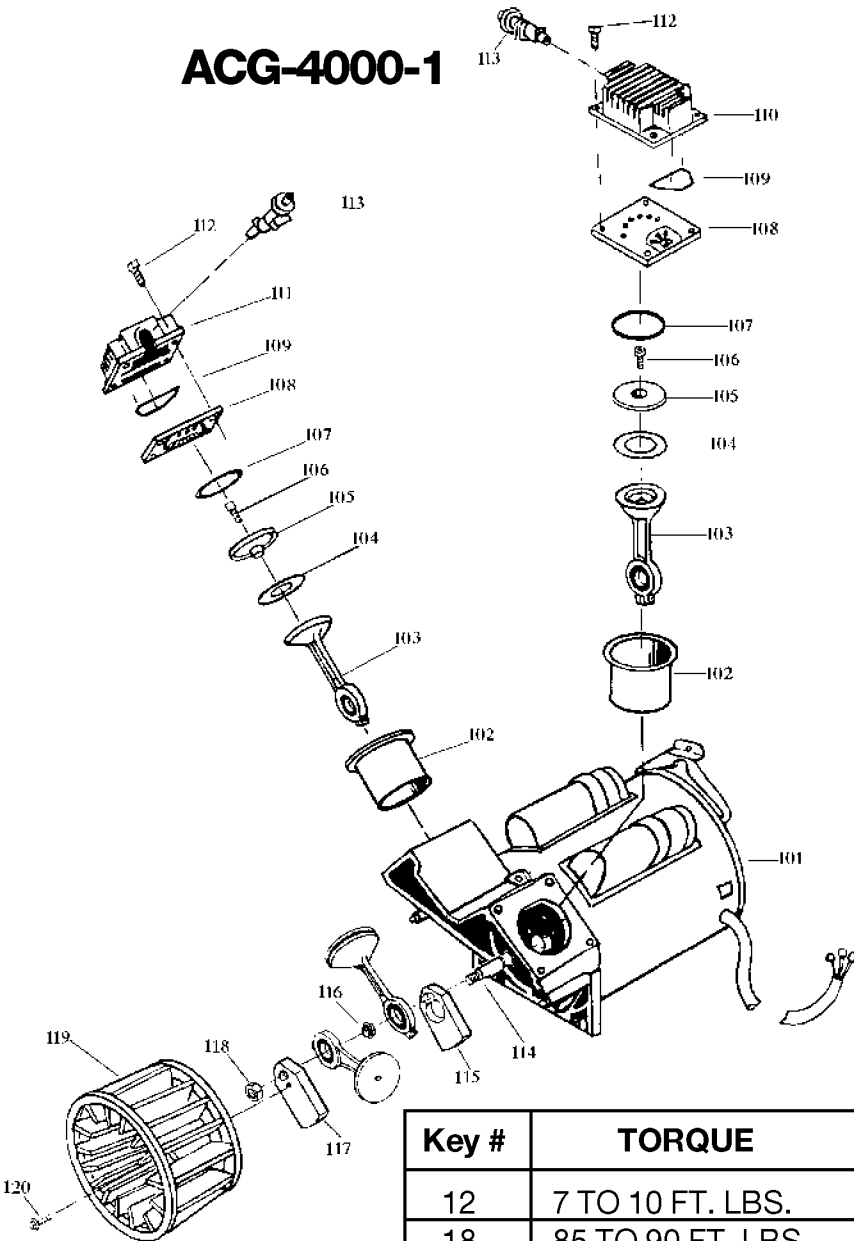

ACG-4000-1

Key #	TORQUE
12	7 TO 10 FT. LBS.
18	85 TO 90 FT. LBS.
20	75 TO 90 IN. LBS.
* TORQUE WRENCH MUST BE USED	

Parts List for FTV530 Type 0

Item Number	Part Number	Description	Qty Required
1	DAC-244	SHROUD FRONT TWIN CY	1
2	DAC-243	SHROUD REAR TWIN CYL	1
3	000000-00	No Longer Available	1
5	ACG-408	ASSY FASTENER	1
7	ACG-13	COVER INTAKE MUFFLER	1
8	ACG-12	ELEMENT FILTER INTAK	1
9	SSF-554	SCREW #10-14X2.50 PA	1
12	SS-8553	CONNECTOR BODY	1
14	000000-00	No Longer Available	2
15	Z-D23004	GAUGE 1.5OD 200PSI .	2
16	000000-00	No Longer Available	1
17	000000-00	No Longer Available	1
18	SSP-7811	ASSY NUT SLEEVE 1/4	2
19	SUDL-415-1	ASSY CORD POWER ST	1
20	000000-00	No Longer Available	1
21	ACG-38	TUBE OUTLET RIGHT HO	1
22	SSF-550	NUT .750-16 UNF COMP	1
23	CAC-1369	SLEEVE SILICONE FOR	1
24	000000-00	No Longer Available	1
25	SSP-6422	ELBOW	1
26	000000-00	No Longer Available	1
27	000000-00	No Longer Available	1
28	000000-00	No Longer Available	1
29	SSF-990	SCREW .250-20X1.25 U	6
30	000000-00	No Longer Available	1
31	000000-00	No Longer Available	1
32	97503734	VALVE SAFETY 150 .12	1