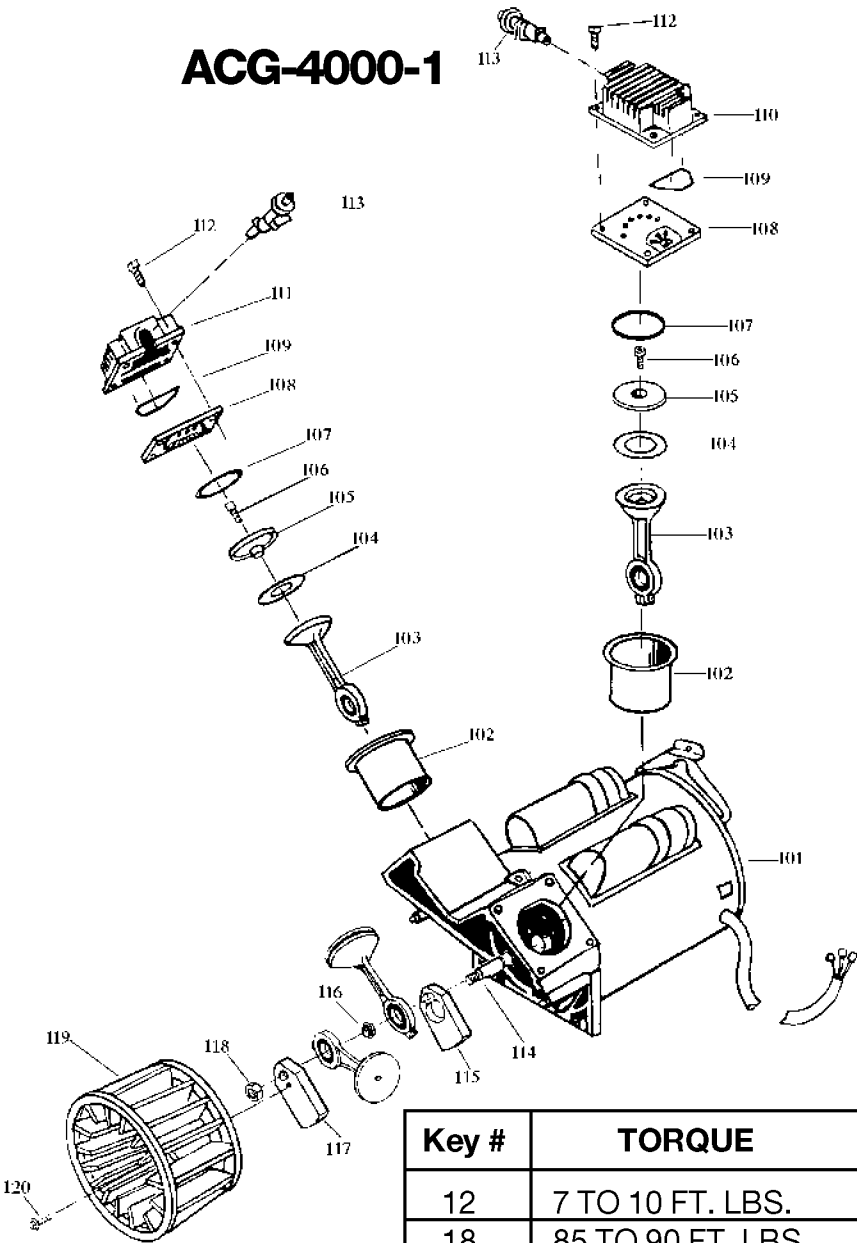

# ACG-4000-1

Key #	TORQUE
12	7 TO 10 FT. LBS.
18	85 TO 90 FT. LBS.
20	75 TO 90 IN. LBS.
* TORQUE WRENCH MUST BE USED	

## Parts List for FTV560V Type 0

Item Number	Part Number	Description	Qty Required
1	DAC-243	SHROUD REAR TWIN CYL	1
2	DAC-244	SHROUD FRONT TWIN CY	1
3	SSF-553-1	SCREW #10-24X.563 TH	3
4	SSG-3102	ORING .176 X .070 IS	1
5	ACG-13	COVER INTAKE MUFFLER	1
6	ACG-12	ELEMENT FILTER INTAK	1
7	SSF-554	SCREW #10-14X2.50 PA	2
8	000000-00	No Longer Available	1
9	ACG-41	TUBE OUTLET 60G RIGH	1
10	000000-00	No Longer Available	1
11	SSP-7812	ASSY NUT SLEEVE 1/2	2
12	SSF-550	NUT .750-16 UNF COMP	2
13	CAC-1120	SLEEVE SILICONE	2
14	000000-00	No Longer Available	1
15	SS-8553	CONNECTOR BODY	1
16	SSP-7811	ASSY NUT SLEEVE 1/4	1
17	ACG-58	TUBE PRESSURE RELIEF	1
18	SSP-7811	ASSY NUT SLEEVE 1/4	1
19	000000-00	No Longer Available	1
20	33821-00	BUSHING	1
20	438010040063	HEYCO BUSHINGS	1
21	GA-360-B	GAUGE 300 PSI BACK M	1
22	TIA-4150	VALVE SAFETY 150 .25	1
23	000000-00	No Longer Available	1
24	N000323	VALVE GLOBE 200 PSI	1
25	000000-00	No Longer Available	1
26	ACG-18	CUP SADDLE MOUNT	2