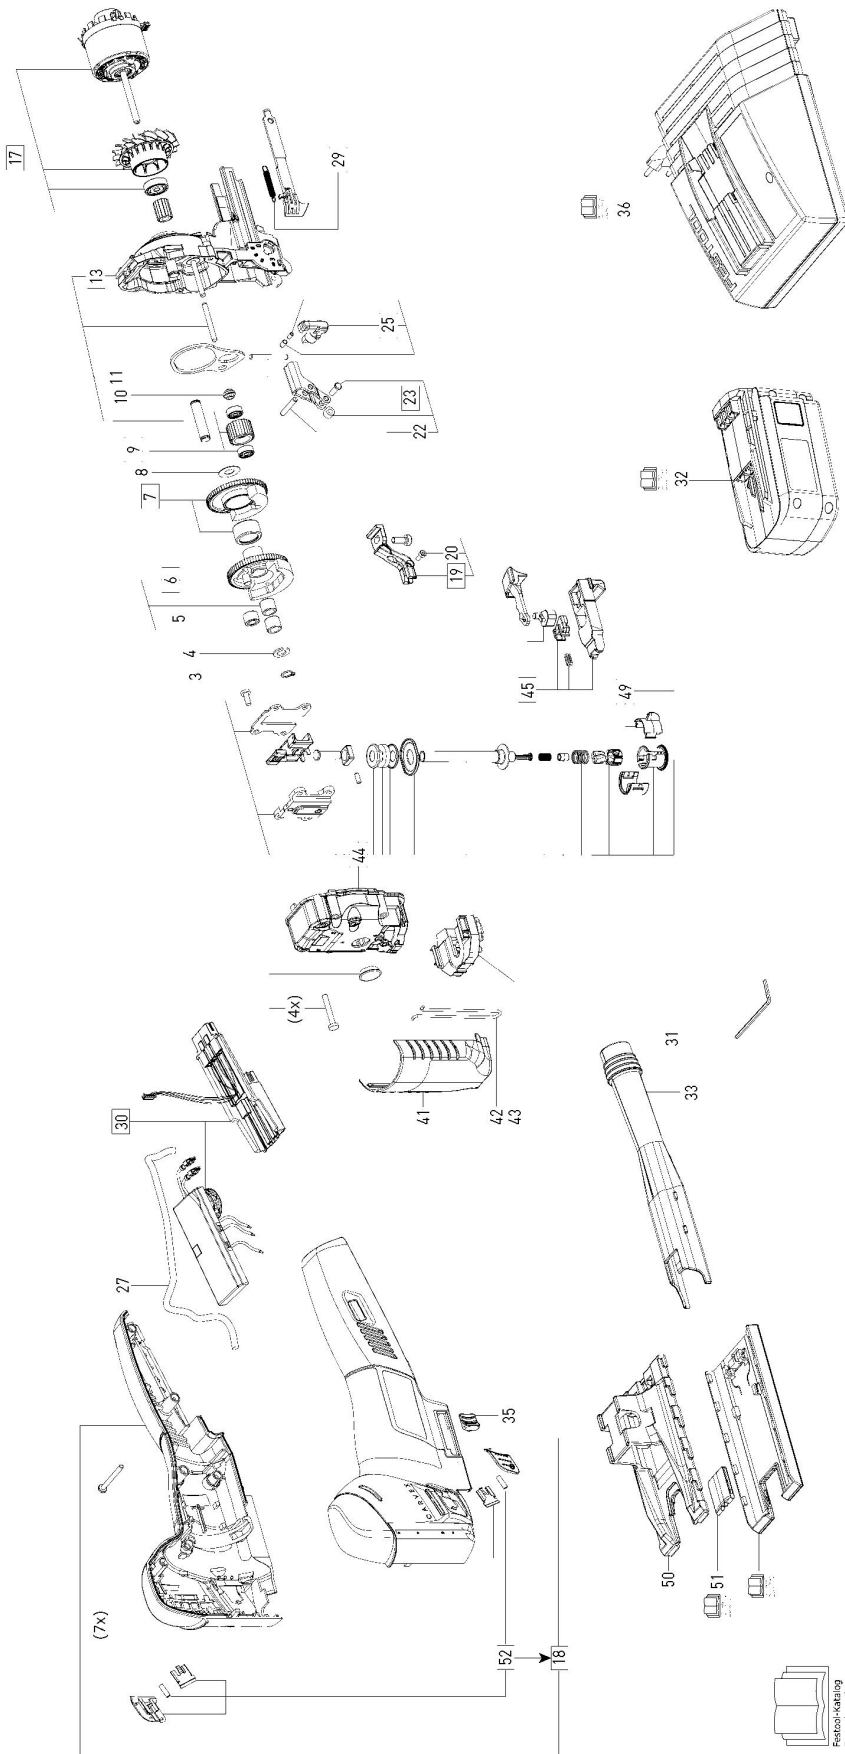

10004963\_USA - PSC 420 EB USA 120V

Power-Only  
Power-Only  
Power-Only  
www.festool.com