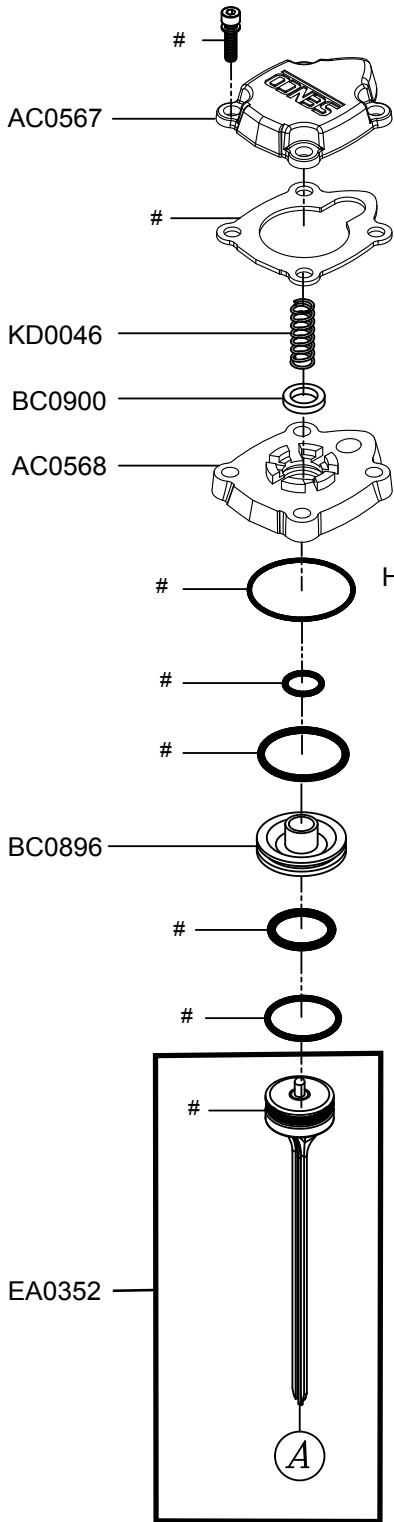

Tool #
8L0001N

Contents of YK0855 Kit