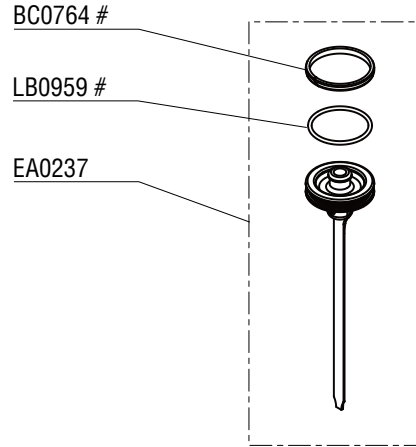

Tool #

6F0001N (U.S.)
6F2001N (EU)

* Does Not Include O-rings
* No incluye sellos de gomas
* Joints exclus