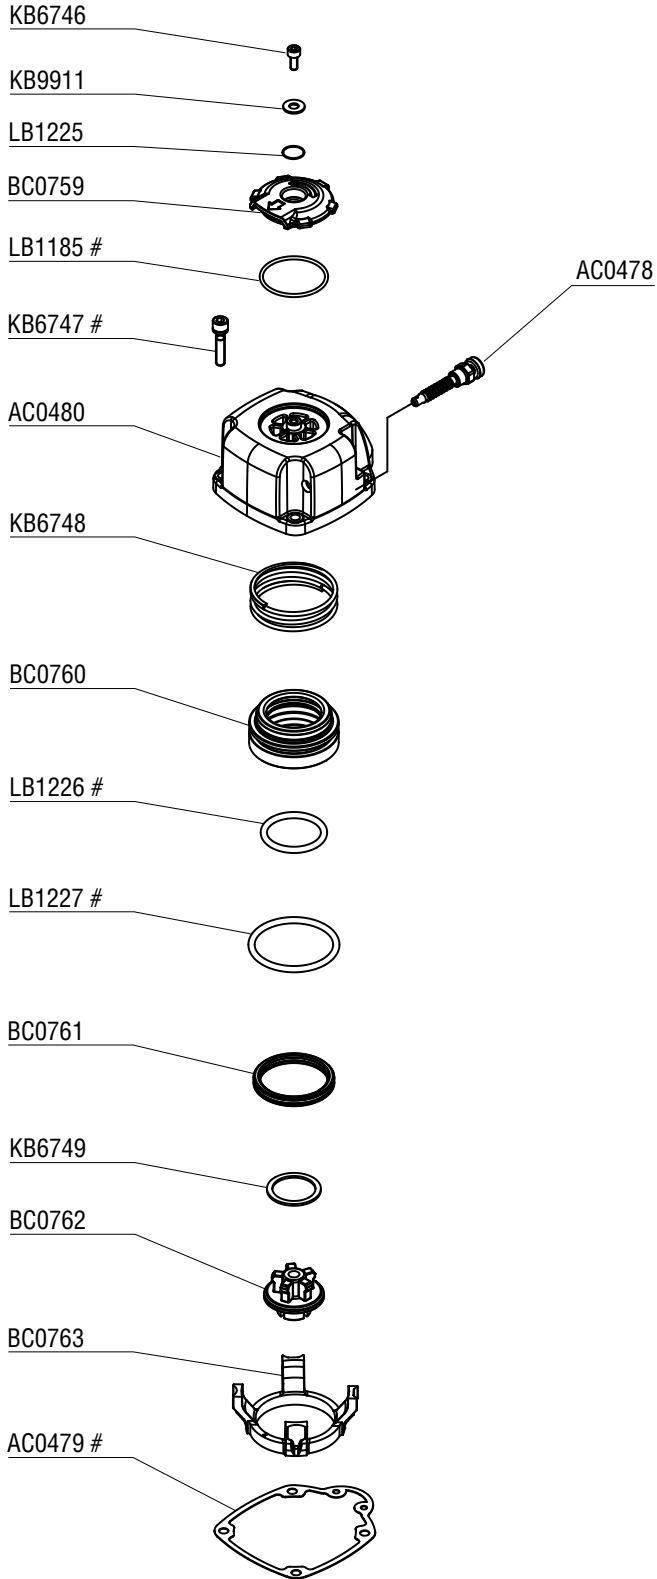

Tool #

6F0001N (U.S.)
6F2001N (EU)

* Does Not Include O-rings
* No incluye sellos de gomas
* Joints exclus