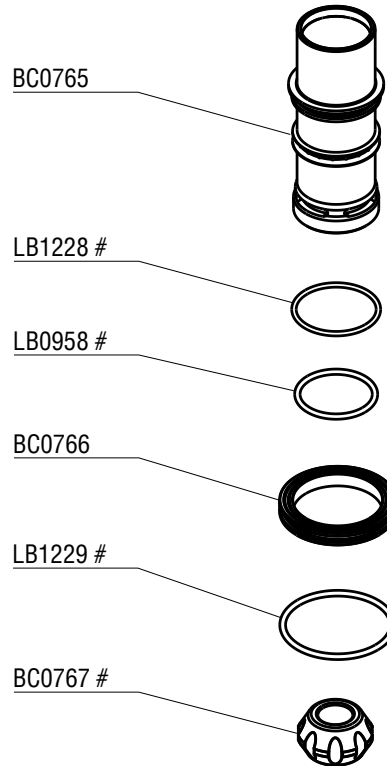

Tool #

6F0001N (U.S.)
6F2001N (EU)

* Does Not Include O-rings
* No incluye sellos de gomas
* Joints exclus