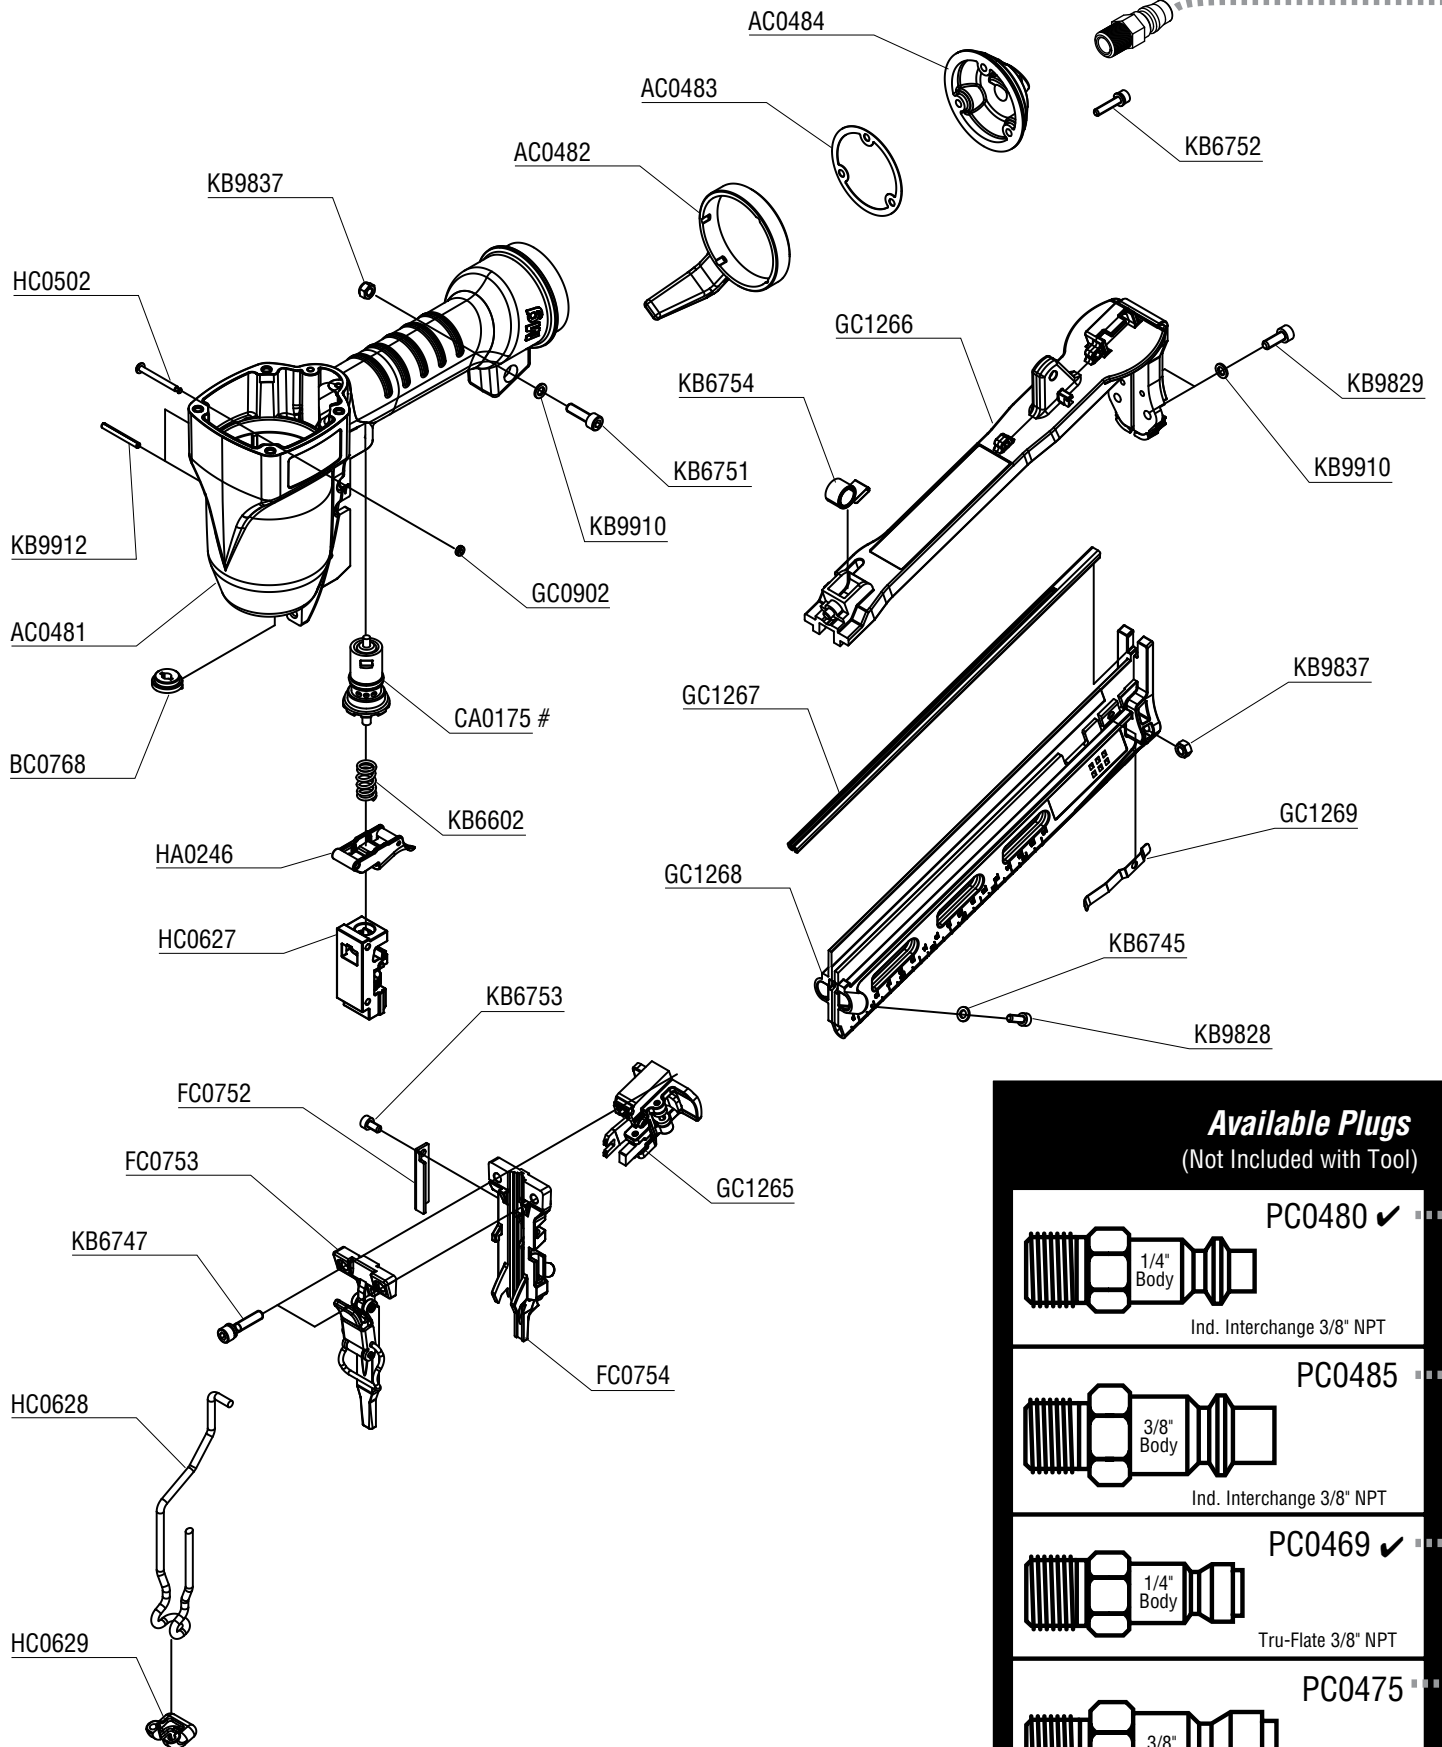

## Available Plugs (Not Included with Tool)

 <p>1/4" Body</p>	PC0480 ✓
Ind. Interchange 3/8" NPT	
 <p>3/8" Body</p>	PC0485
Ind. Interchange 3/8" NPT	
 <p>1/4" Body</p>	PC0469 ✓
Tru-Flate 3/8" NPT	
 <p>3/8" Body</p>	PC0475
Tru-Flate 3/8" NPT	