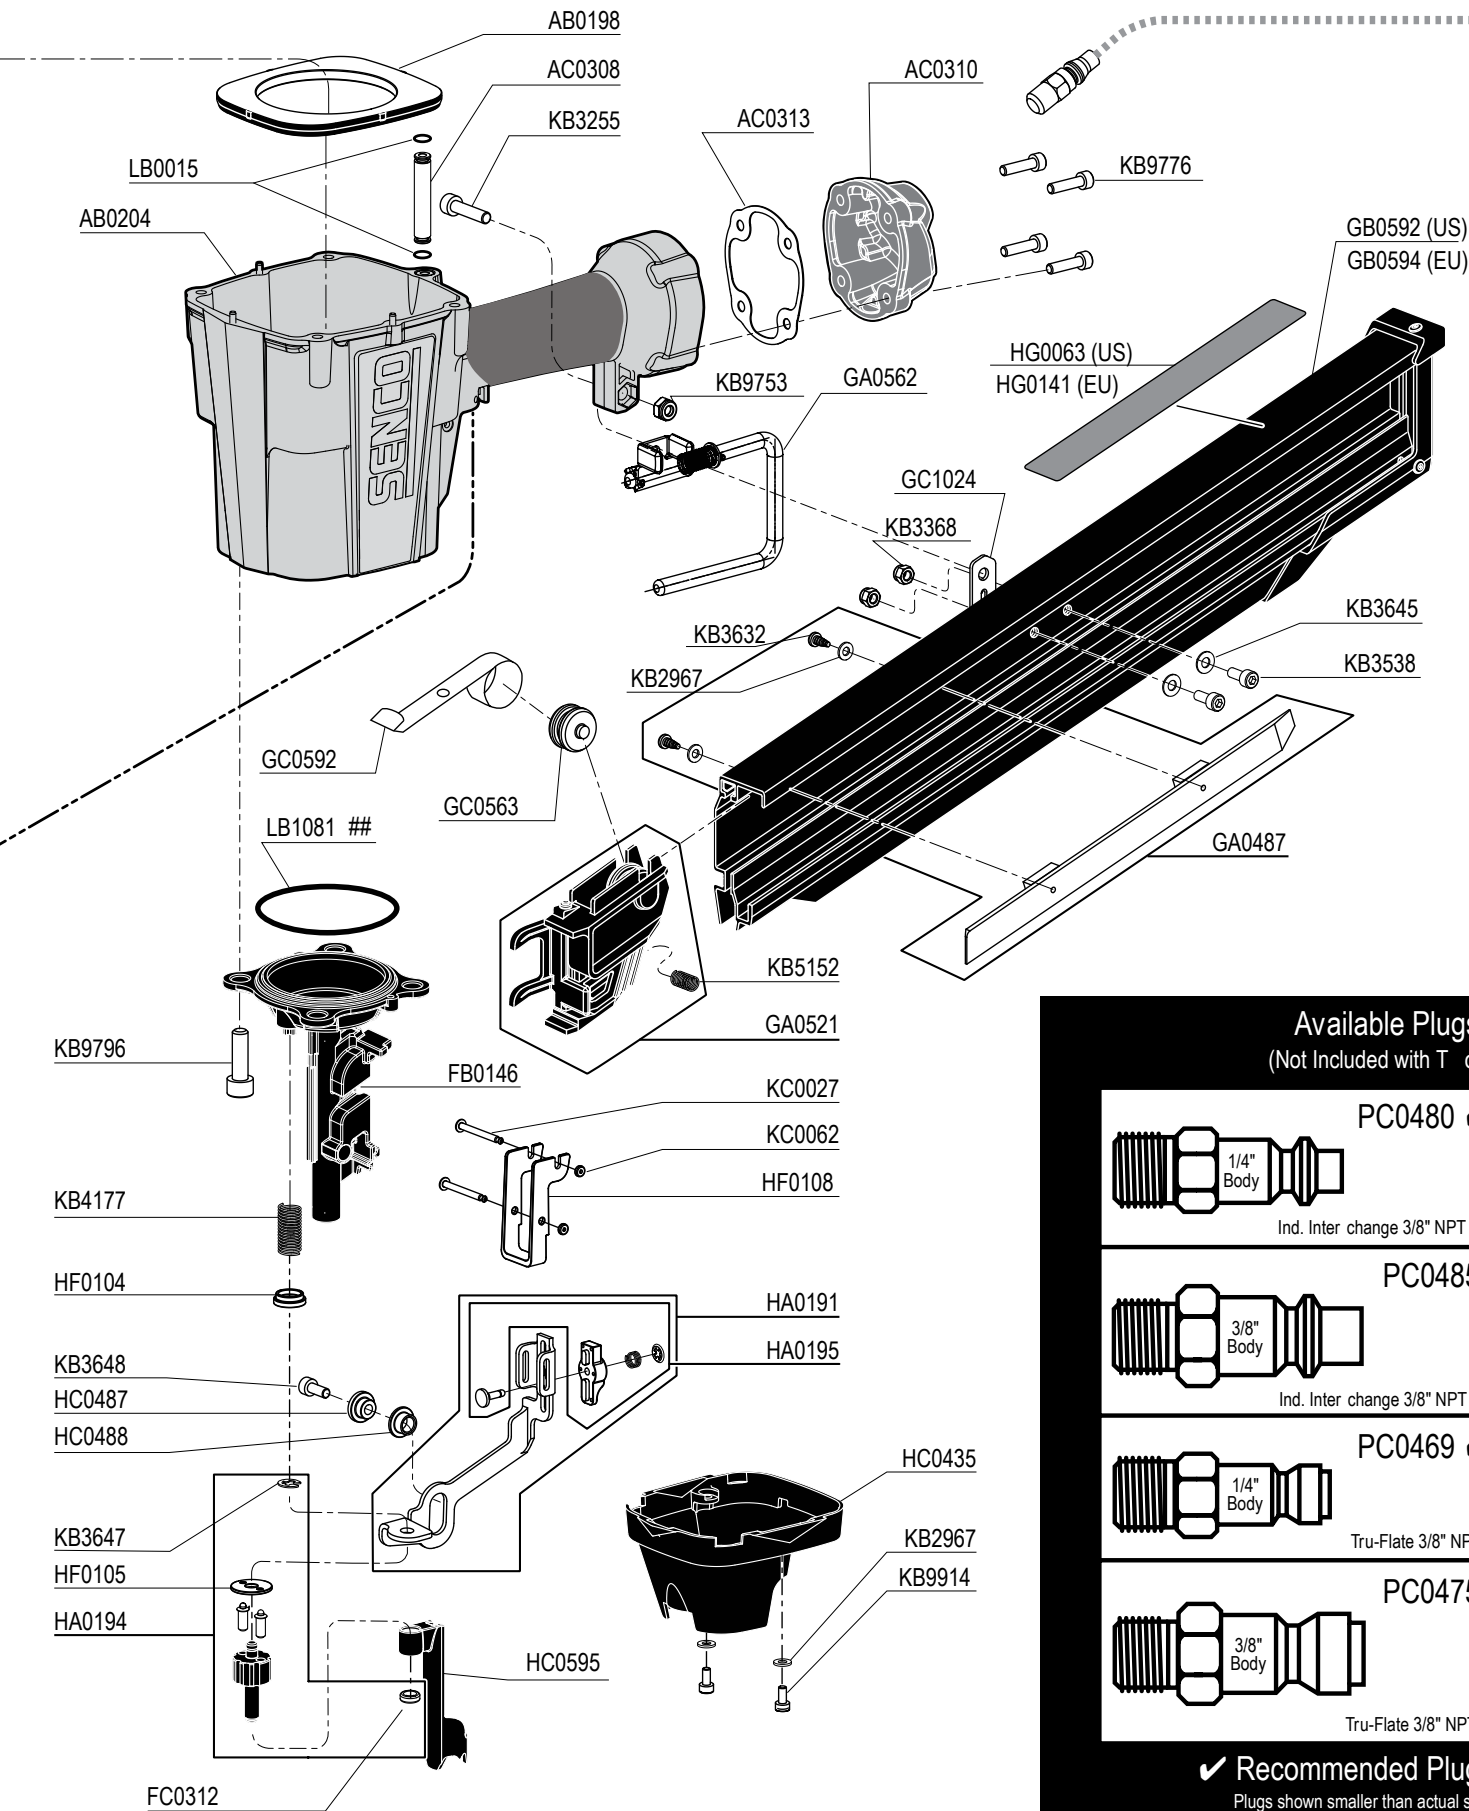

Tool #  
4-H0101N

\*\* Includes Seal  
 \*\* Sellos de gomas  
 \*\* Joints

\* Does Not Include O-rings  
 \* No incluye sellos de gomas  
 \* Joints exclus

HA0190

### Available Plugs (Not Included with Tool)

	<b>PC0480</b> ✓ Ind. Inter change 3/8" NPT
	<b>PC0485</b> Ind. Inter change 3/8" NPT
	<b>PC0469</b> ✓ Tru-Flate 3/8" NPT
	<b>PC0475</b> Tru-Flate 3/8" NPT

✓ **Recommended Plugs**  
Plugs shown smaller than actual size