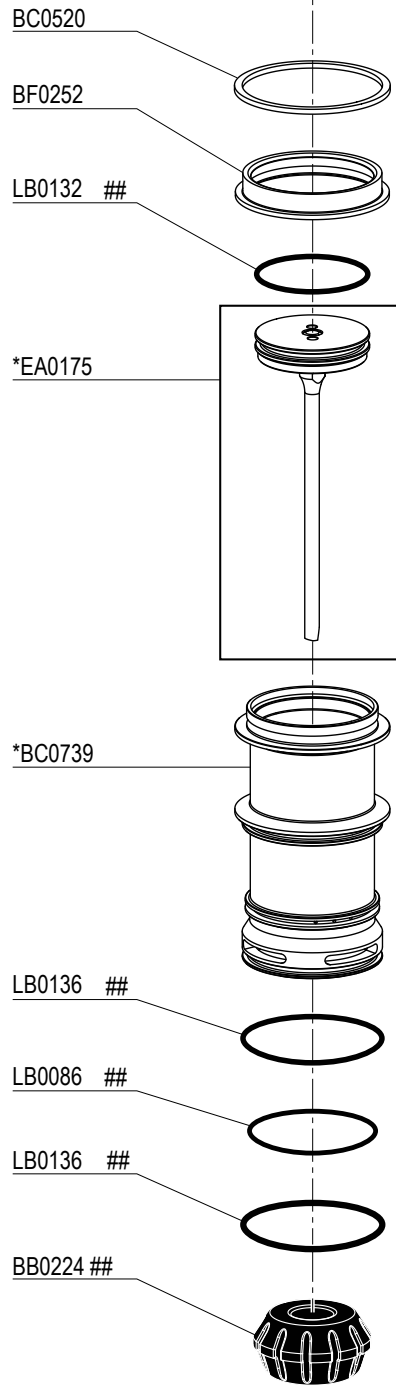

Tool #
4-H0101N

** Includes Seal
** Sellos de gomas
** Joints

* Does Not Include O-rings
* No incluye sellos de gomas
* Joints exclus