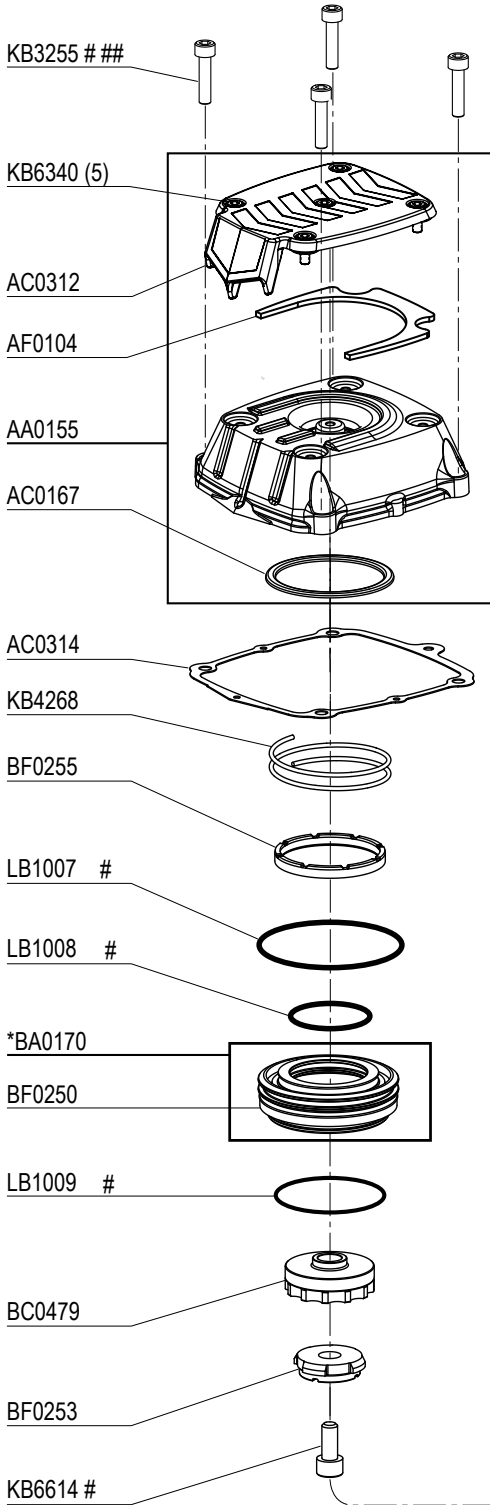

Tool #
4-H0101N

** Includes Seal
** Sellos de gomas
** Joints

* Does Not Include O-rings
* No incluye sellos de gomas
* Joints exclus