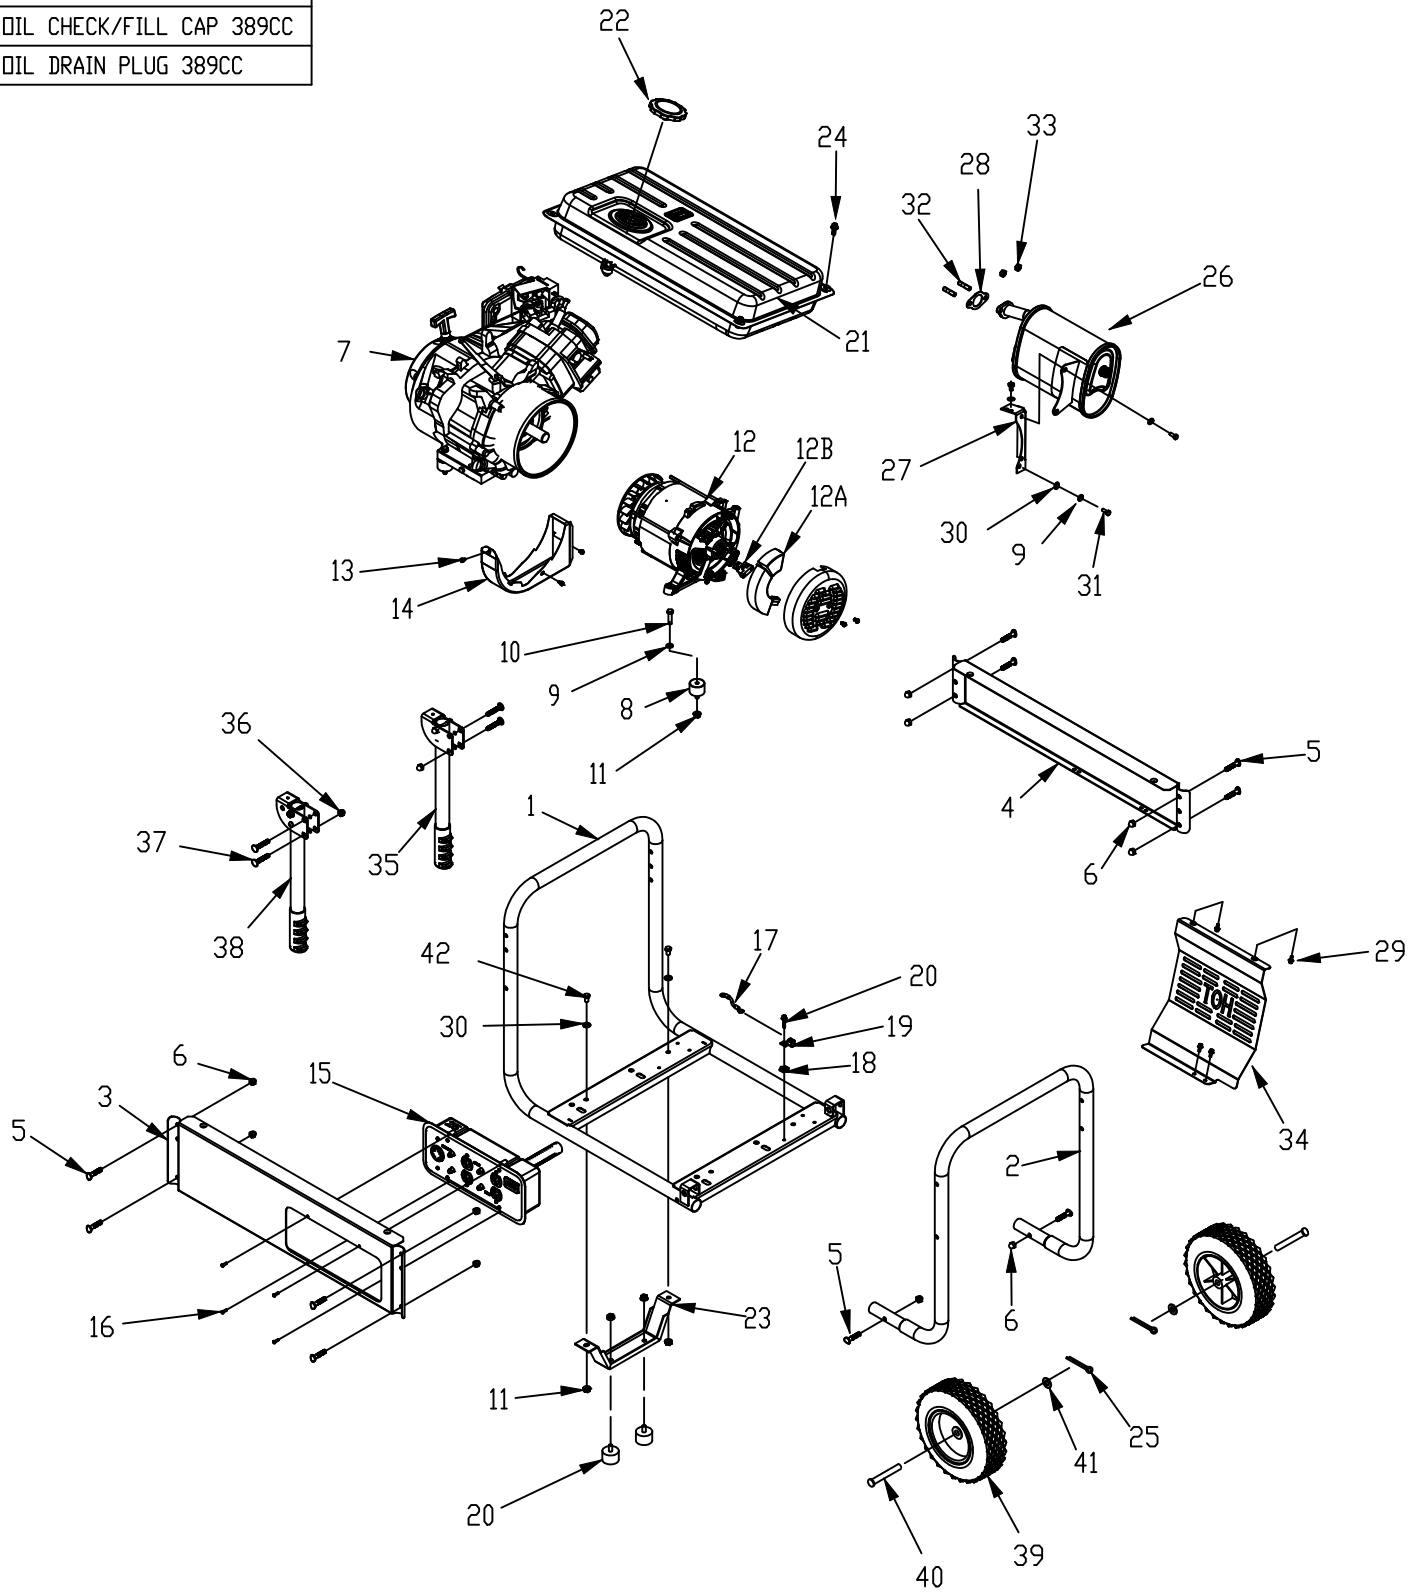

SERVICE PARTS:	
PART #:	PART DESCRIPTION:
0G9794	ELEMENT, AIR FILTER 389CC
0G9795	SPARK PLUG 389CC
0G9796	SPARK PLUG WRENCH
0G9798	ASSY RECDIL 389CC
0G9799	OIL CHECK/FILL CAP 389CC
0G9800	OIL DRAIN PLUG 389CC

MODEL: 005738-0
GP 5kW PULL START CSA

ITEM #	PART #	QTY	DESCRIPTION
1	0H01680ST15	1	ASSY CRADLE BASE PAINT: 15ORANGE
2	0G83260ST15	1	CRADLE END PAINT:15ORANGE
3	0G83270ST03	1	PANEL RAIL PAINT: 03BLACK
4	0G83280ST03	1	BACK RAIL PAINT: 03BLACK
5	0G8467	10	CURVED HEAD BOLT 5/16-18 x 1.625" LONG
6	0G8486	10	CAP NUT LOCKING 5/16-18
7	0G8442	1	ENGINE, 389cc W/D MUFFLER
8	0G8527	4	VIB MOUNT RUBBER 1.38 x 1.0 x 5/16-18
9	022129	8	WASHER LOCK M8-5/16
10	033212	4	SCREW HHC 5/16-18 X 1-1/4 G5
11	069673J	10	NUT, LOCK FLANGE 5/16-18
12	SEE CHART		ALTERNATOR & ALTERNATOR REPLACEMENT PARTS
13	0E5845	3	SCREW HHC M5-0.8 X 8 PC8.8
14	0G8654	1	SCROLL, ALTERNATOR, SKU
15	0G9892G	1	ASSY CSA PANEL 23A 2P W/HOUR METER
16	0G8382	4	SCREW PPPH #8-16 X 1/2" BZC
17	0G8753C	1	ASSY GND WIRE ALT TO BASE
18	0A1658	1	WASHER LOCK SPECIAL 1/4"
19	055414	1	LUG SLDLSS #2-#8 X 17/64 CU
20	0G8478	2	RUBBER FOOT
21	0G8430	1	FUEL TANK ASSY 6.6 GAL PORTABLE
22	0H1325A	1	FUEL CAP, VENTED
23	0H11140ST03	1	FRAME, BENT, FOOT BLACK 03
24	0G5445	4	SCREW HHTT M8-1.25 X 20
25	0D4999	2	PIN, COTTER, 1/8"x1-1/4" ZINC PLATE
26	0G8543	1	MUFFLER, 389CC PORTABLE
27	0G8542	1	MUFFLER BRACKET
28	0G9028	1	GASKET, EXHAUST, 389CC
29	090388	4	SCREW HHTT M6-1.0 X 12
30	022145	6	WASHER FLAT 5/16-M8 ZINC
31	051754	3	SCREW HHC M8-1.25 X 12 G8.8 FT
32	045761M	2	STUD M8-1.25 X 35 G5 ZINC
33	045771	2	HEX NUT M8-1.25 G8 CLEAR ZINC
34	0G87130ST03	1	SHIELD, HEAT SKU 5, 5.5, 6.5 KW
35	0G8530B	1	ASSY HANDLE LH ORANGE159C
36	0G8486	2	CAP NUT LOCKING 5/16-18
37	0H0031	4	CARRIAGE HEAD BOLT 5/16-18 x 1.75" LONG
38	0G8533B	1	ASSY HANDLE RH ORANGE159C
39	0G8651	2	TIRE 9.5" DIA PLASTIC HUB/RUBBER TREAD
40	0H0204	2	AXEL PIN, 1/2" x 4", 3/4" HEAD
41	022304	2	WASHER FLAT, 1/2" ZINC
42	036223	4	SCREW, HHC 5/16-18 X 1/2"