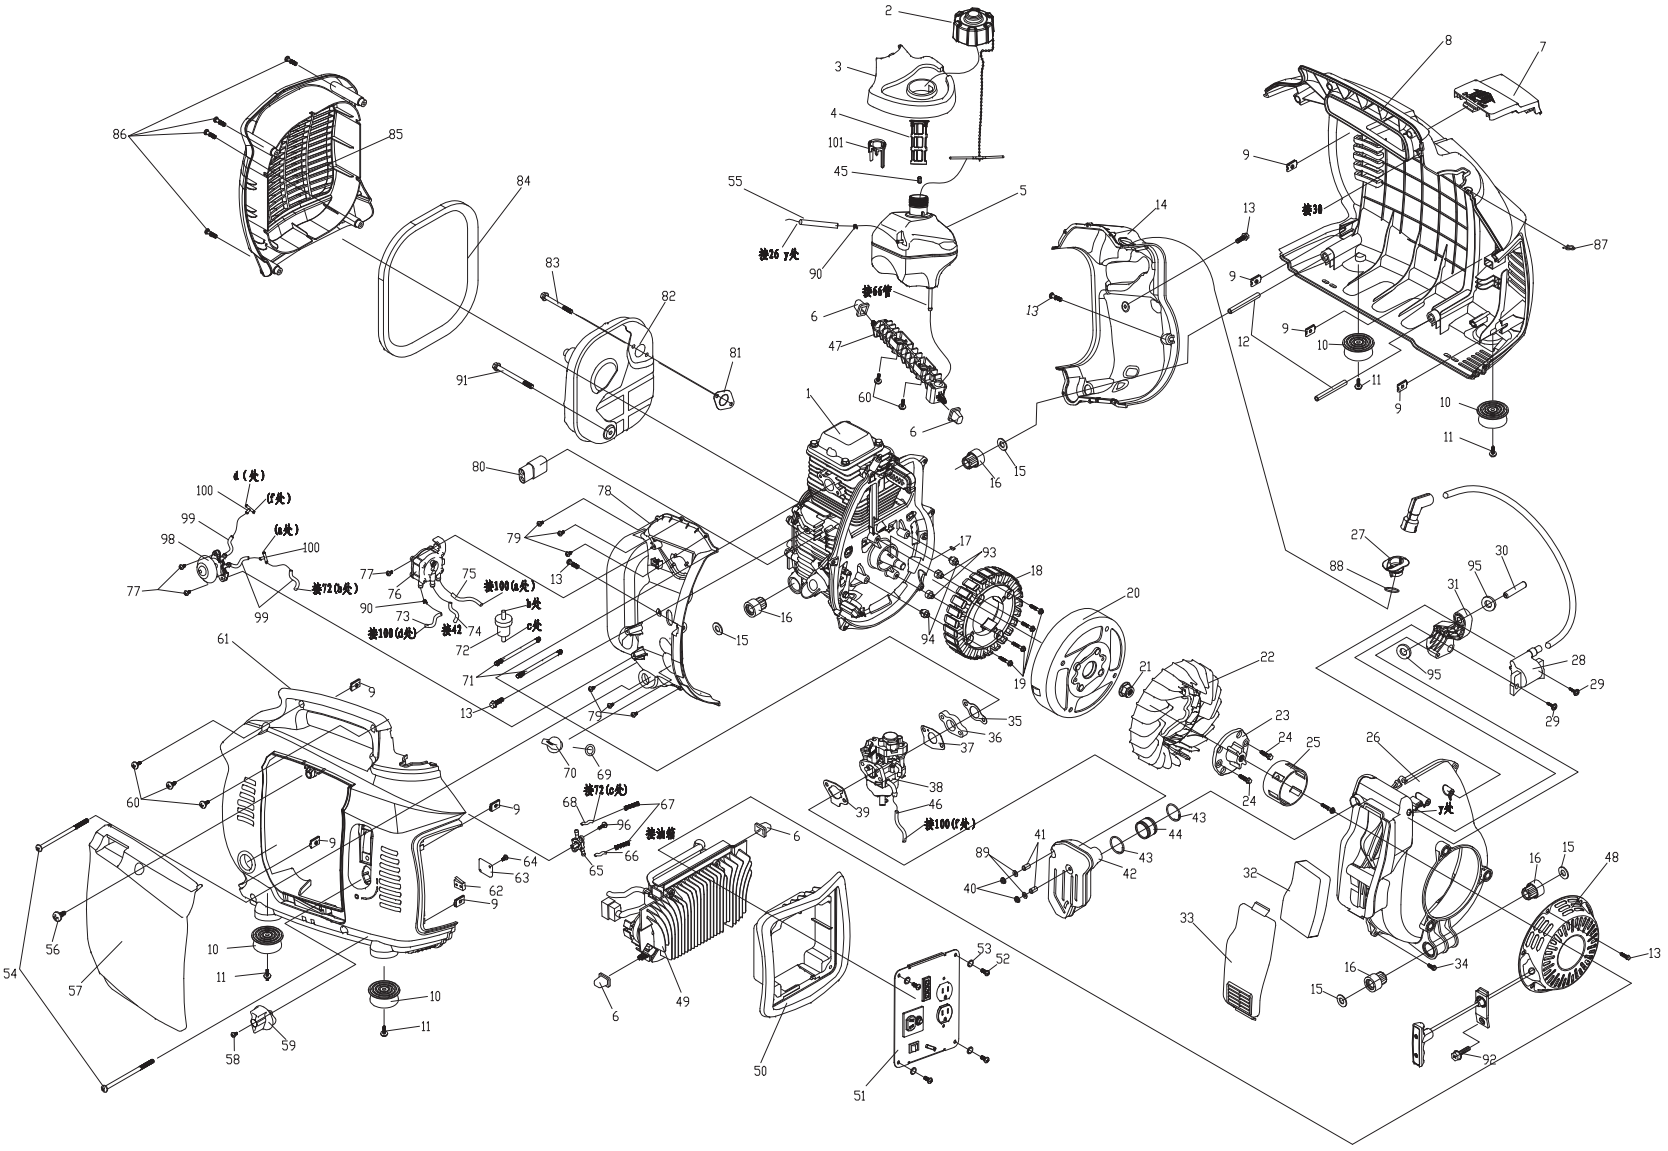

2000 Watt Model 0057933

2000 Watt Model 0057933

ITEM	PART NO.	DESCRIPTION	QTY.
1	0K2094	ENGINE ASSY	1
2	0J95780135	CAP, FUEL	1
3	0J95710110	GUARD, RUBBER SPILL	1
4	0J95780133	FILTER, FUEL (TANK)	1
5	0J95710111	TANK, FUEL	1
6	0H43470114	MOUNT, RUBBER	4
7	0H43470115	COVER, LOWER SHELL	1
8	0H43470116	SHELL, LOWER	1
9	0H43470117	CLIP, SCREW (LOCK, SLICE)	8
10	0H43470118	FEET, VIBRATION MOUNTS	4
11	0H56810160	SCREW, PHILLIPS ST6.3X16	4
12	0H43470120	PIN, MOUNTING, BOTTOM	2
13	0H43470168	BOLT, HH, FL, M6X14	5
14	0H43470122	WRAPPER, SIDE	1
15	0H43470123	GASKET/WASHER	4
16	0H43470124	SLEEVE, DAMPING	4
17	0J95710114	KEY, WOODRUFF, 3X6.5X13	1
18	0H43470126	STATOR ASSY.	1
19	0H43470127	BOLT, HH, W/FL M6X45	4
20	0H43470128	ASSY., ROTOR/FLYWHEEL	1
21	0H43470129	NUT, HH, W/FG, M12X1.25-8	1
22	0H43470130	BLADE, FAN	1
23	0H43470131	SEAT, STARTING JAW	1
24	0J95780115	BOLT, HH, FLANGE	2
25	0H43470133	PULLEY, STARTER	1
26	0H43470134	COVER	1
27	0J95780127	SLEEVE, RUBBER, HIGH VOLT.	1
28	0H43470136	COIL, IGNITION	1
29	0H43470137	SCREW, PHILLIPS ST4.8X22	2
30	0H43470138	PIN, MOUNTING, TOP	1
31	0H43470139	BRACE, ENGINE	1
32	0H43470140	CLEANER, AIR	1
33	0H43470141	COVER, AIR CLEANER	1
34	0H43470142	BOLT, HH, W/FL M5X16	6

ITEM	PART NO.	DESCRIPTION	QTY.
35	0H43470143	GASKET, CARBURETOR (OUT B)	1
36	0H43470144	SPACER, CARBURETOR	1
37	0J95710115	GASKET, CARBURETOR, (OUT A)	1
38	0H43470146	CARBURETOR ASSY.	1
39	0H43470147	GASKET, CARBURETOR (IN)	1
40	0H43470148	NUT, HH, W/FG, M6	6
41	0H43470149	SPACER, OIL SPLASH CVR	2
42	0H43470150	CASE, OIL SUB ASSY.	1
43	0H43470151	CIRCLIP, ADAPTER	2
44	0H43470152	SLEEVE, FILTER ADAPTER	1
45	0J95780132	CAP, THREADED	1
46	0J95710117	HOSE, FUEL (185MM)	1
47	0J95710116	BRACKET, FUEL TANK	1
48	0H43470156	RECOIL ASSY.	1
49	0H43470157	SUB ASSY., INVERTER	1
50	0H43470158	BRACE, CONTROL PANEL	1
51	0H43470159	FRONT, CONTROL PANEL	1
52	0H63620149	SCREW, PHILLIPS PAN HEAD	4
53	0H43470161	WASHER	4
54	0H43470162	SCREW, PHILLIPS PH (M6X130)	2
55	0J95780111	HOSE, FUEL (45MM)	1
56	0H63620151	SCREW, M6X14	1
57	0H43470165	UPPER SHELL COVER	1
58	0H43470214	SCREW, PHILLIPS PH M4X12	1
59	0H43470167	KNOB, FUEL SWITCH (ON/OFF)	1
60	0H43470168	SCREW, X-PH, M6X14	5
61	0J95710119	SHELL A, UPPER	1
62	0H43470170	SWITCH, IGNITION (ON/OFF)	1
63	0H43470171	COVER, SWITCH	1
64	0J95780119	SCREW, PHILLIPS, ST4.2X9.5	2
65	0H43470173	SWITCH, OIL	1
66	0H43470174	HOSE, OUTLET	1
67	0H43470175	SHIELD, PIPE SPRING	2
68	0J95710120	HOSE, FUEL (205MM)	1