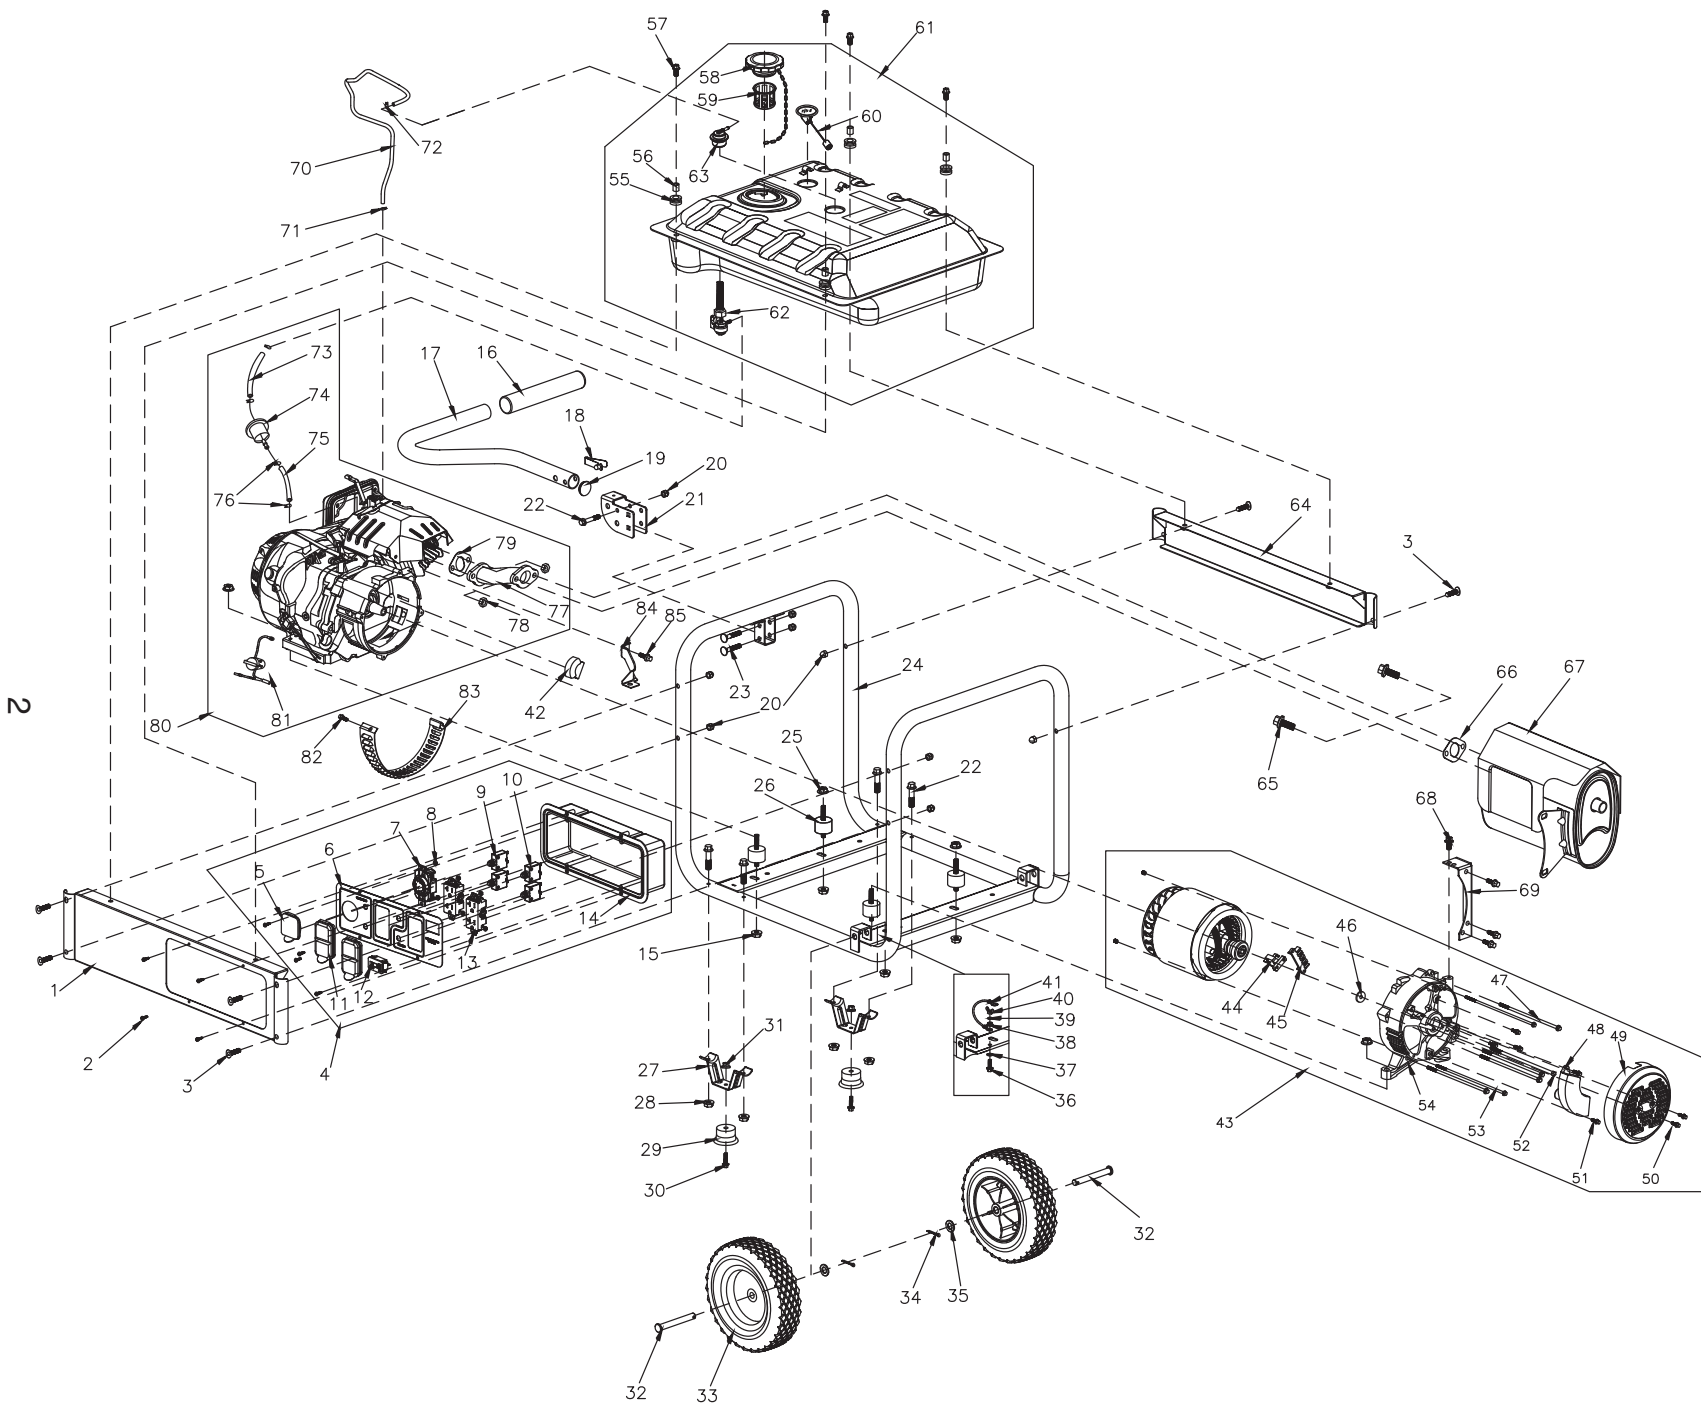

Parts Manual

GP6500kW 389CC (Model 0059402)

First unit begins with serial number 7450603A

NOTICE!

The information in this manual is known to be accurate as of the date of release shown on the cover. However, engineering changes can occur without notice. To obtain the proper parts, please be sure to use the serial number of the unit being serviced when ordering from this manual. Always refer to any parts notes and changes before ordering. All other parts not shown in this manual can be found on Generac's exploded view drawings online on GENservice at www.generac.com.

Item	Part #	Qty	Description
44	0H0919	1	BRUSH, ALTERNATOR
45	0J6072	1	TERMINAL
46	070264	1	WASHER, FLAT, M10X4
47	0H91980158	2	BOLT, FLANGE, M5X220
48	0H2579B	1	AVR
49	0H3049	1	COVER, GEN-END
50	0J4967	6	BOLT, M5X12
51	0J4968	3	BOLT, M5X16
52	0J86620103	1	BOLT, M10X275
53	0H12810104	4	BOLT, M6X185
54	0H91980171	1	HOUSING, REAR BEARING
55	0H1411B	4	RUBBER, FUEL TANK
56	0H1610A	4	LINING, ANTI-CRUSH
57	0E9507C	4	BOLT, M8X20
58	0H0958	1	CAP, FUEL
59	0H1326	1	FILTER, FUEL
60	0H9005	1	METER, FUEL
61	0H7510A0SRV	1	TANK, FUEL, 7 GAL
62	0J0974	1	SHUT-OFF VALVE, FUEL
63	0J7921	1	ROLL OVER VALVE
64	0H9749AST03	1	PANEL RAIL BACK
65	0E9507B	2	BOLT, M8X25
66	0J4691	1	GASKET, EXH., MUFFLER
67	0H9763A	1	MUFFLER
68	0E9470	4	BOLT, M8X16
69	0G8542	1	BRACKET, MUFFLER
70	0K0091	1	HOSE FORMED ROV-AIRBOX
71	0J35220173	1	CLAMP, 012
72	0J35220174	1	CLAMP, 010
73	0G9757A	1	HOSE, FUEL, 08X55
74	0G9914	1	FILTER, FUEL
75	0G9757B	1	HOSE, FUEL, 08X80
76	048031B	4	CLAMP, HOSE, 09
77	0J4535A	1	MANIFOLD, EXHAUST
78	0J35220161	2	NUT, M8
79	0G9028	1	GASKET, EXH, CYLNDR
80	0G8442C	1	ENGINE, 389cc
81	0G9911	1	SWITCH, ON/OFF RED-ROTARY
82	0J00620100	1	BOLT, M5X10
83	0H9761	1	ALTERNATOR SCROLL
84	0G8442C112	1	BRACKET, AIR CLEANER
85	0G84420194	1	BOLT, M6X12