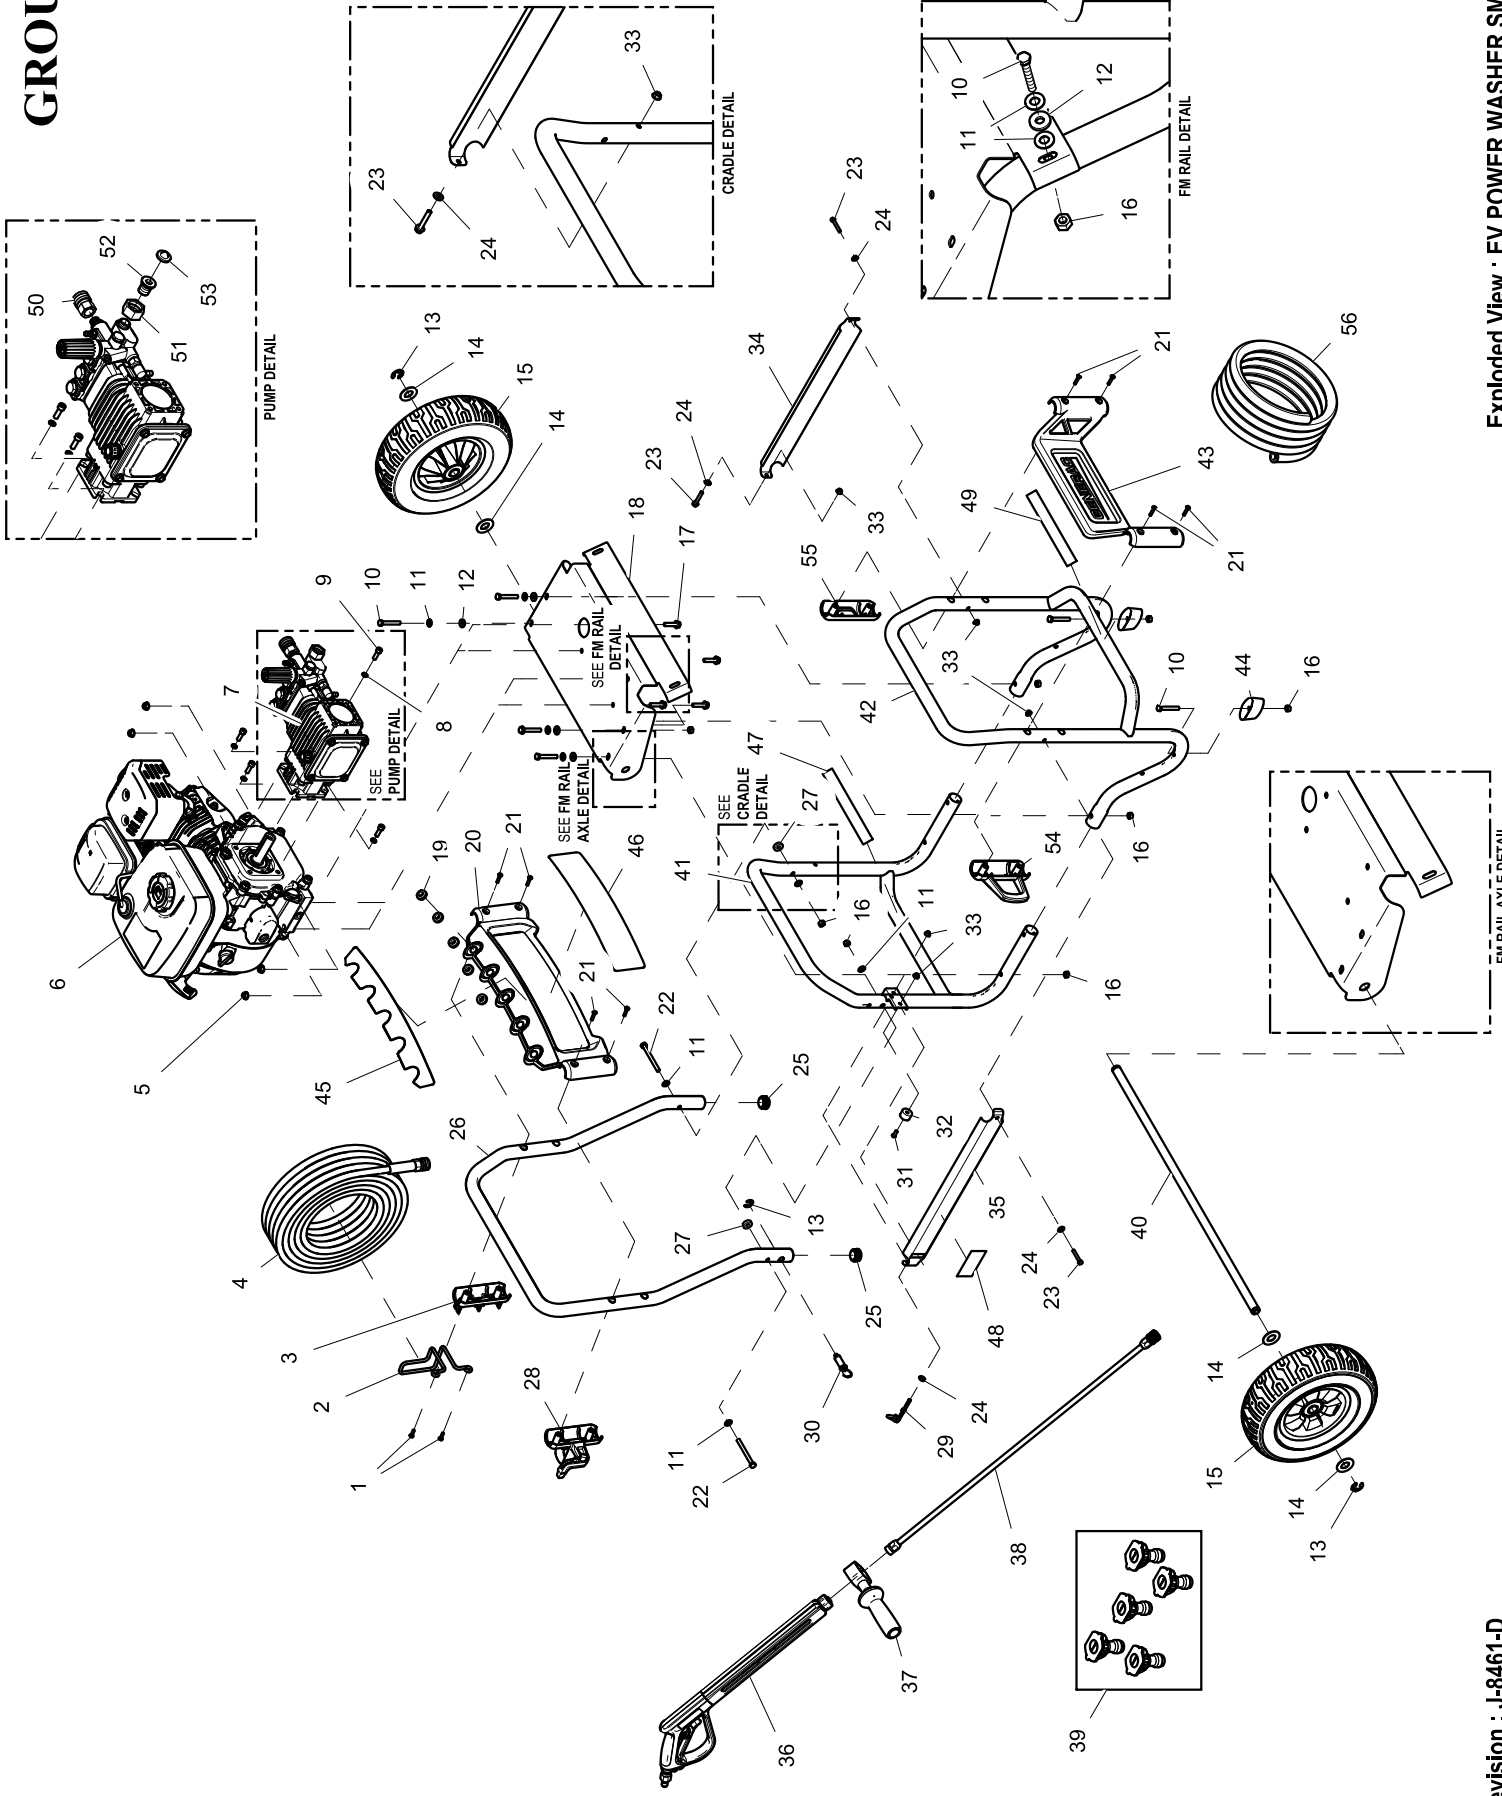

GROUP EV

EXPLODED VIEW: EV POWER WASHER SM GP

DRAWING #: 0K1721

GROUP EV

ITEM	PART#	QTY.	DESCRIPTION
1	0J1545	2	SCREW BHSP M6-2.5 X 19MM
2	0J0211	1	HOOK GP HOSE
3	0H9637	1	BILLBOARD CAP W/HOSE HOOK GP
4	OK1775A	1	HOSE 3/8" X 35' W/QC DISK
5	067989	4	NUT HEX FL WHIZ M8-1.25
6	OK1043	1	ENGINE 212CC
	OK1044	1	ENGINE 212CC CARB
	OK2292	1	ENGINE 212CC (INT)
7	0J0172	1	PUMP, TRIPLEX
8	092479	4	WASHER LOCK M8 RIBBED
9	0J4188	4	SCREW SHC M8-1.25 X 18 C8.8 ZP
10	0J3317	8	SCREW HHC M8-1.25X55 8.8 BL ZP
11	022145	12	WASHER FLAT 5/16-M8 ZINC
12	0D4417	6	WASHER,RUBBER 1/4" X 1/8" THK
13	0J2686	3	RING, SNAP - 5/8" TYPE E
14	022247	4	WASHER FLAT 5/8 ZINC
15	0H9589B	2	WHEEL 10" DIA X 3"
16	049820	10	NUT HEX LOCK M8-1.25 NY INS
17	089230	4	SCREW HHFC M8-1.25 X 35 G8.8
18	0J8104	1	FRAME RAIL-ENGINE SM GP
19	0J3079	5	GROMMET-NOZZLE
20	0J0673	1	BILLBOARD-UPPER SM GP SERIES
21	0J1544	8	SCREW BHSP M6-2.5 X 25MM
22	061906	2	SCREW HHC M8-1.25 X 85 C8.8
23	051753	3	SCREW HHC M6-1.0 X 40 C8.8 FTH
24	022473	4	WASHER FLAT 1/4-M6 ZINC
25	0H9731	2	TUBE END CAP - 1-1/4" OD TUBE
26	0J0668	1	TUBE-SM GP HANDLE
27	0J0688	2	WASHER .325 X .875 X .25 NYLON
28	0J0141	1	BILLBOARD CAP W/GUN HOOK
29	0J2422	1	ASSY-WIRE PULL START CORD
30	0J0050	1	PULL PIN ASSEMBLY
31	0J5086	1	SCREW BHSC M6-1.0 X 20 ZP
32	0J5254	1	BUMPER-HANDLE STOP
33	0E8388	5	NUT HEX FL WHIZ M6-1.0
34	0J5155A	1	BRACKET-SIDE W/O CUTOUT SM
35	0J5155B	1	BRACKET-SIDE W/CUTOUT SM
36	0J7554	1	GUN ASSY W/RIBS
37	0J1052	1	GUN SUPPORT HANDLE
38	0H9640A	1	LANCE ASSY-20" LONG SS
39	0H9617B	1	KIT-NOZZLE
40	0H9603D	1	AXLE, 5/8" DIA
41	0J0665	1	WLDMNT, SM GP TUBE FRAME RR
42	0J0664	1	WLDMNT, SM GP TUBE FRAME FT
43	0J0674	1	BILLBOARD-LOWER SM GP SERIES
44	0G9055A	2	FOOT
45	OK1436	1	DECAL-NOZZLE ID SM GP SERIES
46	OK1438	1	DECAL-GENERAC SM GP SERIES
47	0J3376	1	DECAL QUICK START GP
48	0J3452	1	DECAL-ON/OFF
49	0J3375	1	DECAL QUICK START GP
50	0H9568	1	COUPLING-FEMALE QDISK
51	0J1445	1	NUT-GARDEN HOSE INLET
52	0J1443	1	NIPPLE-GARDEN HOSE INLET
53	0J1444	1	SCREEN-GARDEN HOSE INLET
54	0J0140	1	BILLBOARD CAP W/WAND HOOK GP
55	0J0139	1	BILLBOARD CAP W/O HOOK GP
56	0J5710	1	DETERGENT HOSE AND FILTER