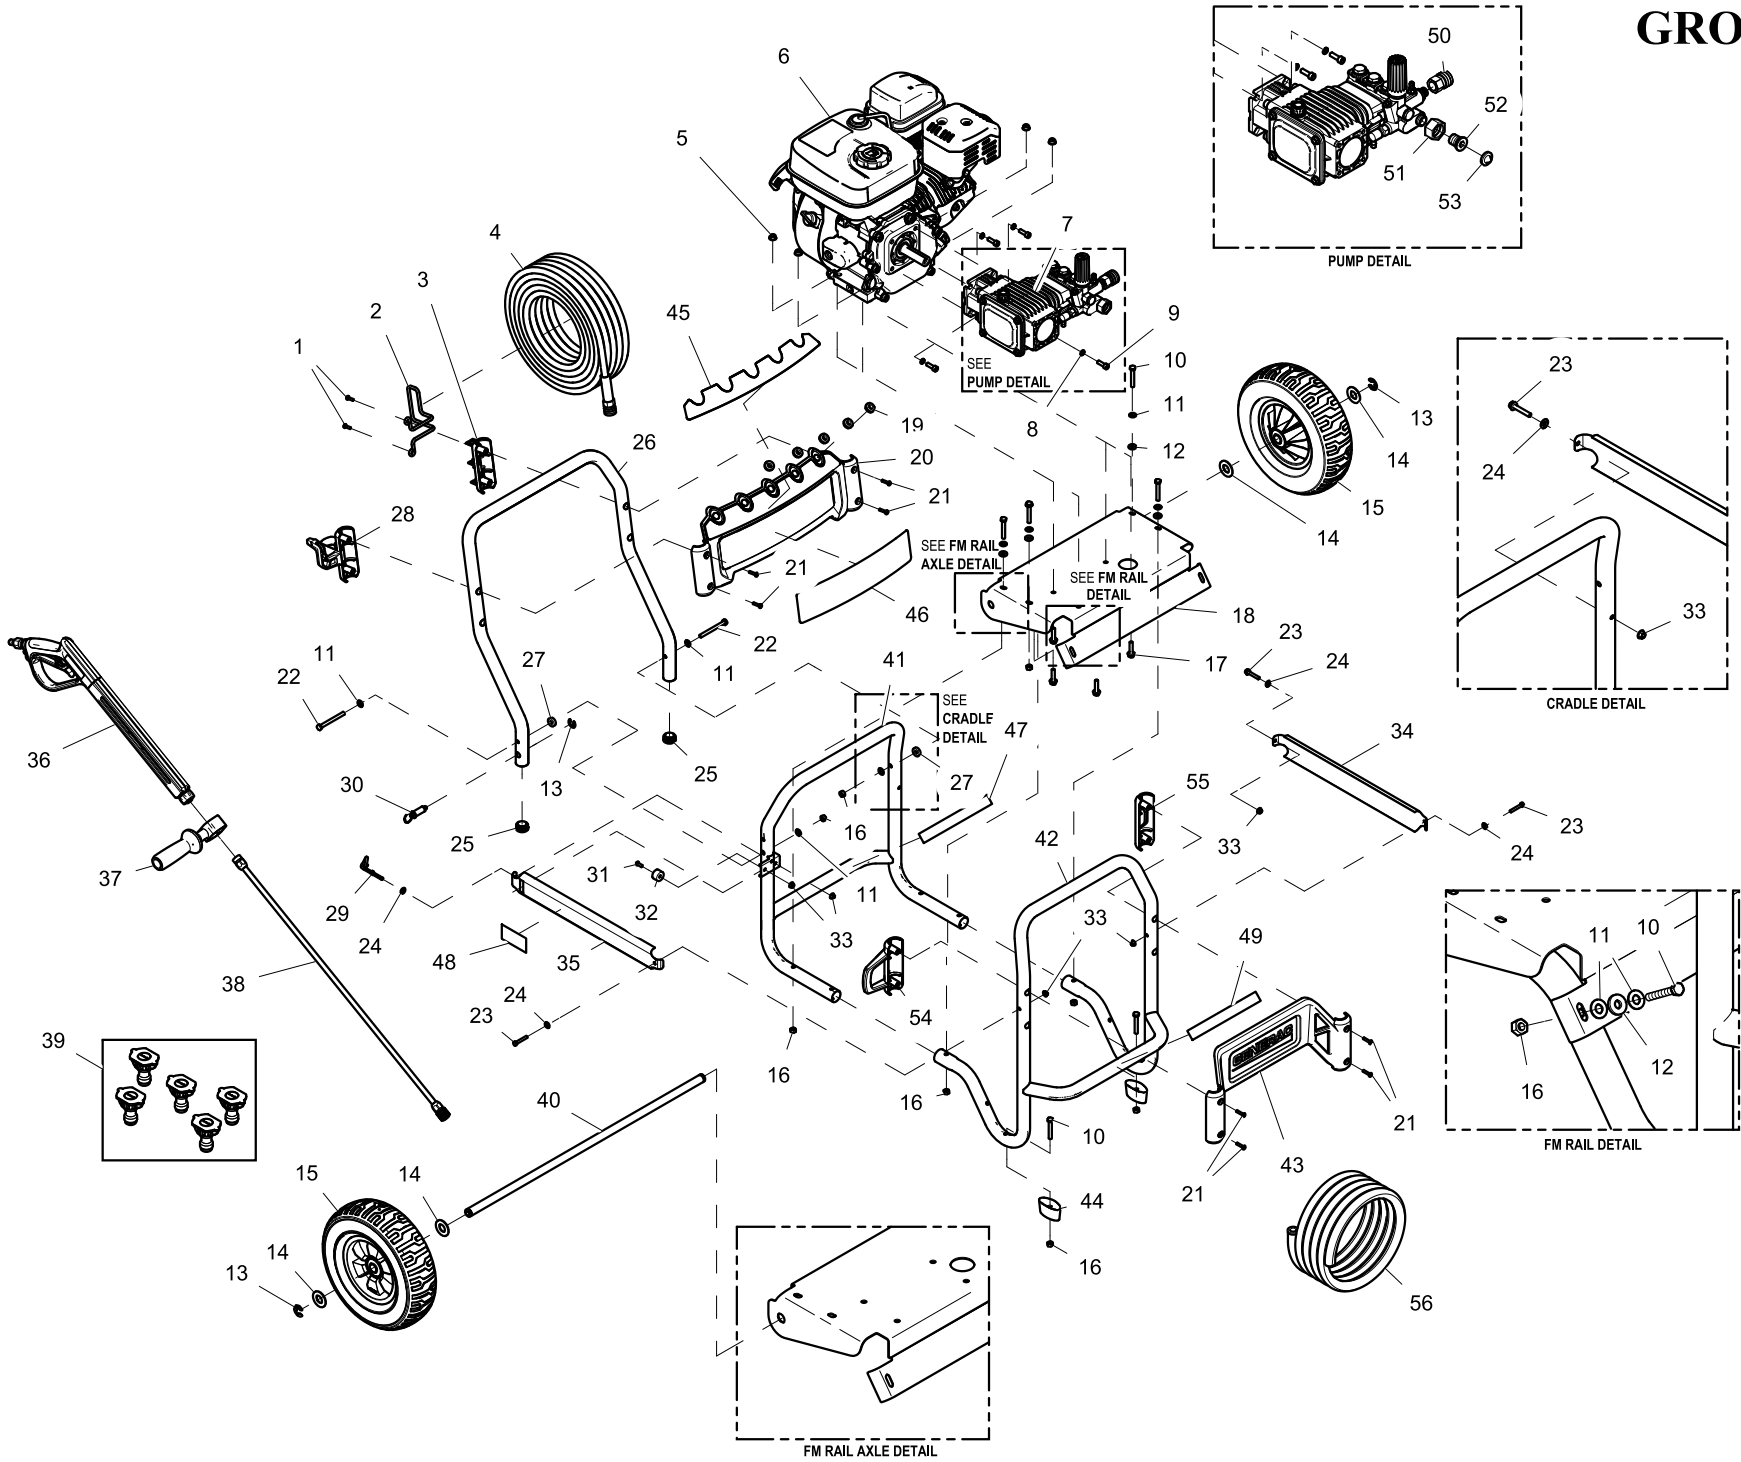

EXPLODED VIEW: EV POWER WASHER SM GP

DRAWING #: 0K1721

GROUP EV

ITEM	PART#	QTY.	DESCRIPTION
1	0J1545	2	SCREW BHSP M6-2.5 X 19MM
2	0J0211	1	HOOK GP HOSE
3	0H9637	1	BILLBOARD CAP W/HOSE HOOK GP
4	OK1775A	1	HOSE 3/8" X 35' W/QC DISK
5	067989	4	NUT HEX FL WHIZ M8-1.25
6	OK1043	1	ENGINE 212CC
	OK1044	1	ENGINE 212CC CARB
	OK2292	1	ENGINE 212CC (INT)
7	0J0172	1	PUMP, TRIPLEX
8	092479	4	WASHER LOCK M8 RIBBED
9	0J4188	4	SCREW SHC M8-1.25 X 18 C8.8 ZP
10	0J3317	8	SCREW HHC M8-1.25X55 8.8 BL ZP
11	022145	12	WASHER FLAT 5/16-M8 ZINC
12	0D4417	6	WASHER,RUBBER 1/4" X 1/8" THK
13	0J2686	3	RING, SNAP - 5/8" TYPE E
14	022247	4	WASHER FLAT 5/8 ZINC
15	0H9589B	2	WHEEL 10" DIA X 3"
16	049820	10	NUT HEX LOCK M8-1.25 NY INS
17	089230	4	SCREW HHFC M8-1.25 X 35 G8.8
18	0J8104	1	FRAME RAIL-ENGINE SM GP
19	0J3079	5	GROMMET-NOZZLE
20	0J0673	1	BILLBOARD-UPPER SM GP SERIES
21	0J1544	8	SCREW BHSP M6-2.5 X 25MM
22	061906	2	SCREW HHC M8-1.25 X 85 C8.8
23	051753	3	SCREW HHC M6-1.0 X 40 C8.8 FTH
24	022473	4	WASHER FLAT 1/4-M6 ZINC
25	0H9731	2	TUBE END CAP - 1-1/4" OD TUBE
26	0J0668	1	TUBE-SM GP HANDLE
27	0J0688	2	WASHER .325 X .875 X .25 NYLON
28	0J0141	1	BILLBOARD CAP W/GUN HOOK
29	0J2422	1	ASSY-WIRE PULL START CORD
30	0J0050	1	PULL PIN ASSEMBLY
31	0J5086	1	SCREW BHSC M6-1.0 X 20 ZP
32	0J5254	1	BUMPER-HANDLE STOP
33	0E8388	5	NUT HEX FL WHIZ M6-1.0
34	0J5155A	1	BRACKET-SIDE W/O CUTOUT SM
35	0J5155B	1	BRACKET-SIDE W/CUTOUT SM
36	0J7554	1	GUN ASSY W/RIBS
37	0J1052	1	GUN SUPPORT HANDLE
38	0H9640A	1	LANCE ASSY-20" LONG SS
39	0H9617B	1	KIT-NOZZLE
40	0H9603D	1	AXLE, 5/8" DIA
41	0J0665	1	WLDMNT, SM GP TUBE FRAME RR
42	0J0664	1	WLDMNT, SM GP TUBE FRAME FT
43	0J0674	1	BILLBOARD-LOWER SM GP SERIES
44	0G9055A	2	FOOT
45	OK1436	1	DECAL-NOZZLE ID SM GP SERIES
46	OK1438	1	DECAL-GENERAC SM GP SERIES
47	0J3376	1	DECAL QUICK START GP
48	0J3452	1	DECAL-ON/OFF
49	0J3375	1	DECAL QUICK START GP
50	0H9568	1	COUPLING-FEMALE QDISK
51	0J1445	1	NUT-GARDEN HOSE INLET
52	0J1443	1	NIPPLE-GARDEN HOSE INLET
53	0J1444	1	SCREEN-GARDEN HOSE INLET
54	0J0140	1	BILLBOARD CAP W/WAND HOOK GP
55	0J0139	1	BILLBOARD CAP W/O HOOK GP
56	0J5710	1	DETERGENT HOSE AND FILTER

GROUP EV