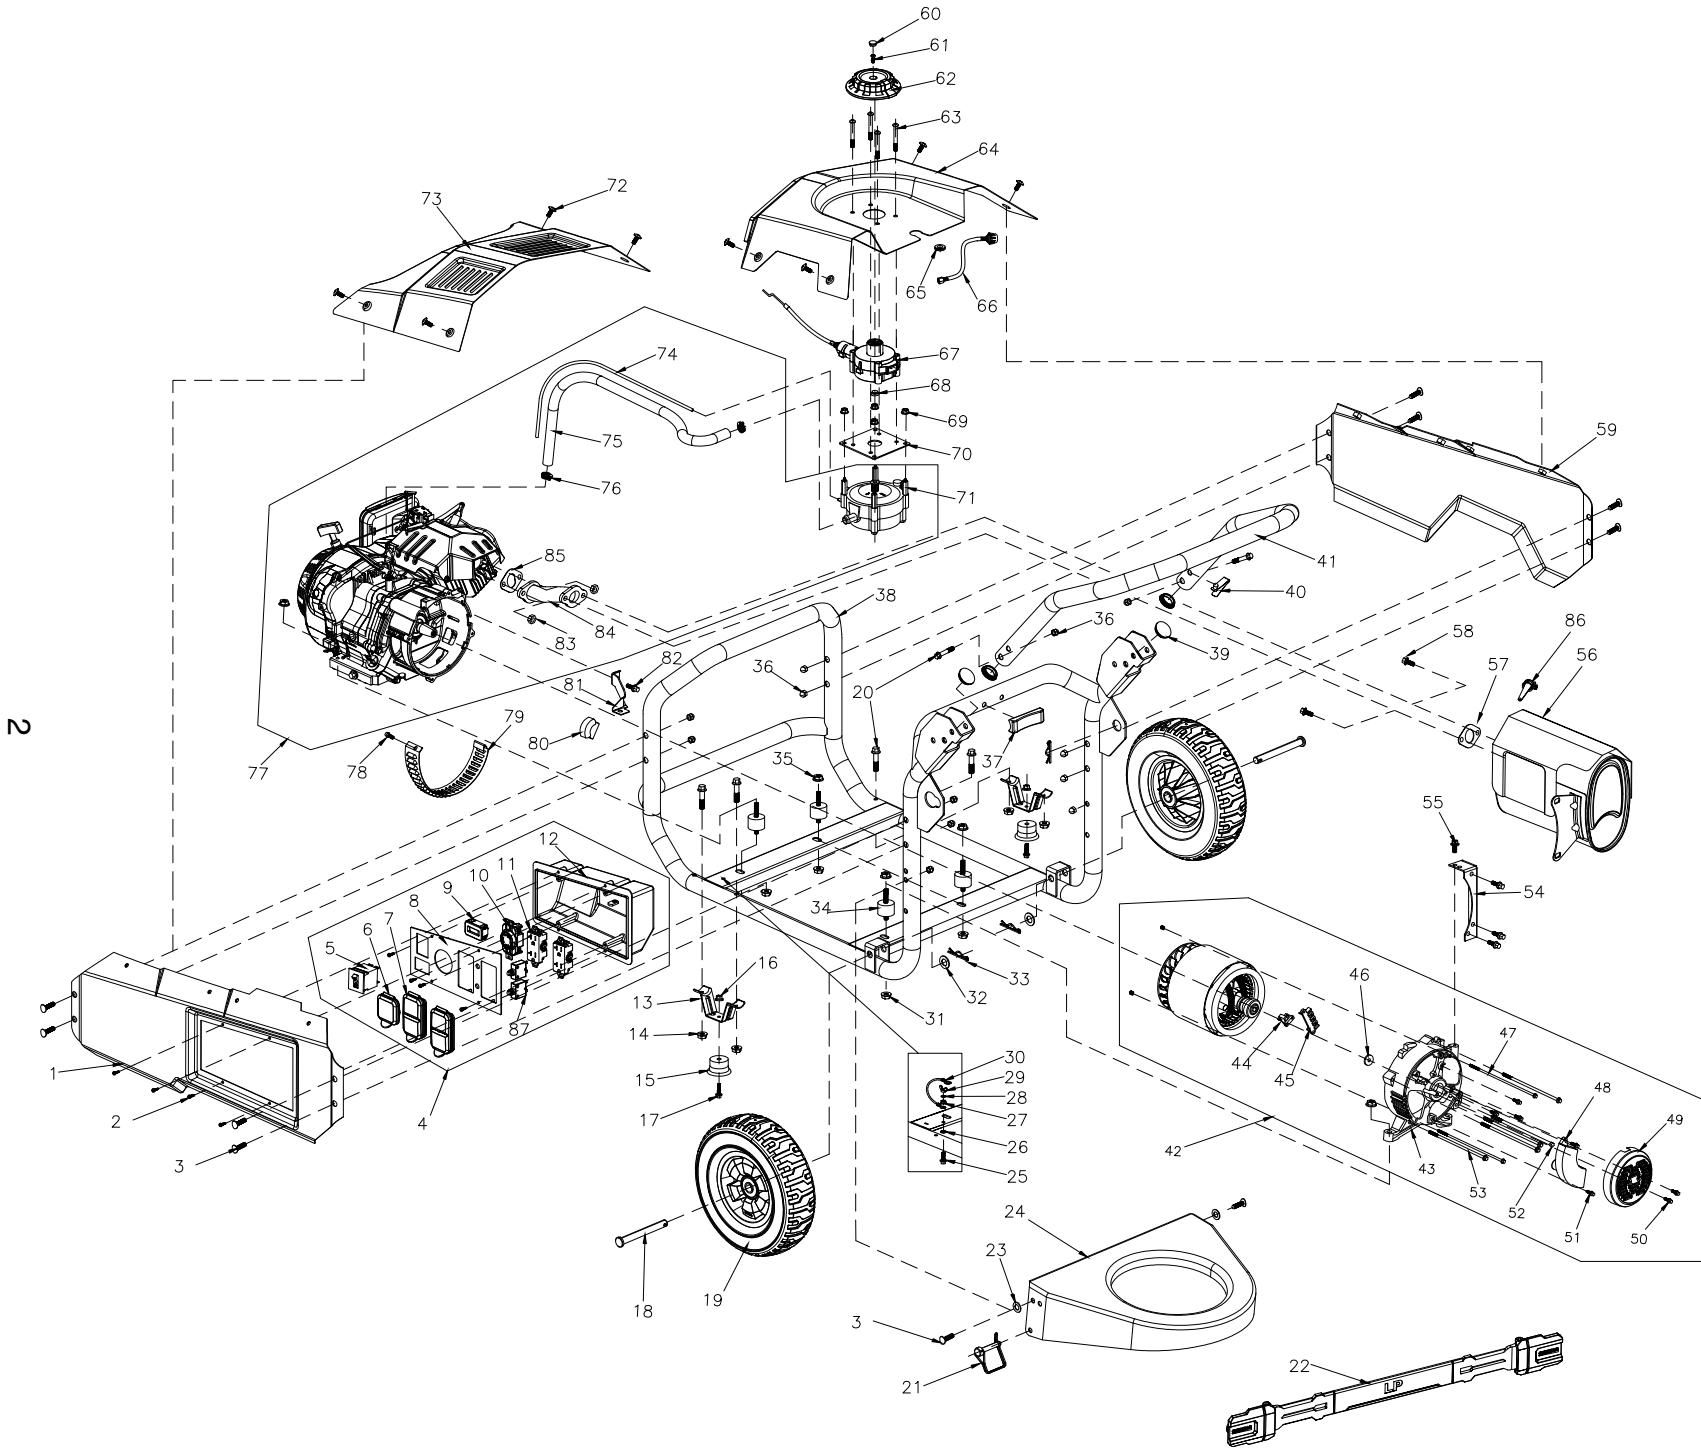

Parts Manual

LP5500 389cc (Model 0060010)

NOTICE!

The information in this manual is known to be accurate as of the date of release shown on the cover. However, engineering changes can occur without notice. To obtain the proper parts, please be sure to use the serial number of the unit being serviced when ordering from this manual. Always refer to any parts notes and changes before ordering. All other parts not shown in this manual can be found on Generac's exploded view drawings online on GENservice at www.generac.com.

LP5500

Item	Part #	Qty	Description
1	OJ8191AST19	1	CONTROL SIDE PANEL - DARK GRAY
2	OG8382	8	SCREW PPPH #8-16 X .66" BZC
3	OH1780	10	CURVED HEAD M8-1.25 X 41MM LNG
4	OJ9357A	1	ASSEMBLY CONTROL PANEL LP5500
5	OK0417	1	CIRCUIT BREAKER, ON/OFF SWITCH
6	OG9391	1	COVER, OUTLET
7	OG9392	2	COVER, OUTLET
8	OJ9358	1	PLATE, CNTL PNL FACE
9	OG8321	1	METER, HOUR
10	OG8758	1	OUTLET 30A 120/250V SPCGR
11	OD4968	2	OUTLET 20A 120V DPLX 6342BK
12	OJ9355A	1	CONTROL PANEL ENCLOSURE
13	OJ93540ST03	2	BRACKET, FOOT
14	OK0098	4	NUT, M8
15	OK0099	2	FOOT, RUBBER
16	OK0105	2	NUT, M6
17	OK0100	2	BOLT, FLANGE M6X28
18	OJ9808	2	PIN, AXLE
19	OH9589A	2	WHEEL 10"D X 3" NVR FLT IND GR
20	OB1214	6	BOLT, M8X45
21	OK0485	2	PIN, LOCKING
22	OJ9385	1	STRAP ASSY, TANK
23	OJ79090110	2	WASHER, NYLON
24	OJ80700ES03	1	BRACKET, TANK SUPPORT
25	OJ35220156	1	BOLT, M6X20
26	OK0093	1	WASHER, SPECIAL LOCK
27	OG84420272	1	NUT, M6
28	OJ47870118	1	WASHER, FLAT 6X0.8
29	OK0094	1	NUT, M6
30	OK0092	1	WIRE ASSY., GRND
31	067989	4	NUT, M8
32	049808	2	WASHER, FLAT
33	OH3443	3	PIN, COTTER
34	OK09150110	4	VIB MOUNT, ENGINE
35	OG84420107	4	NUT, M10
36	OH1782	10	NUT, LOCKING CAP M8
37	OK0393	1	BUMPER TANK STOP - RUBBER
38	OJ80630ES03	1	CRADLE WELDMENT LP5500
39	OH9760	4	CAP END NYLON BLACK
40	OJ5347	1	BUTTON, SNAP (DETENT)
41	OJ80720ES03	1	FRAME HANDLE
42	OJ8363	1	ASSY ALTERNATOR 5500W BT AL/AL
43	OH0919	1	BRUSH, ALTERNATOR
44	OJ83630111	1	TERMINAL