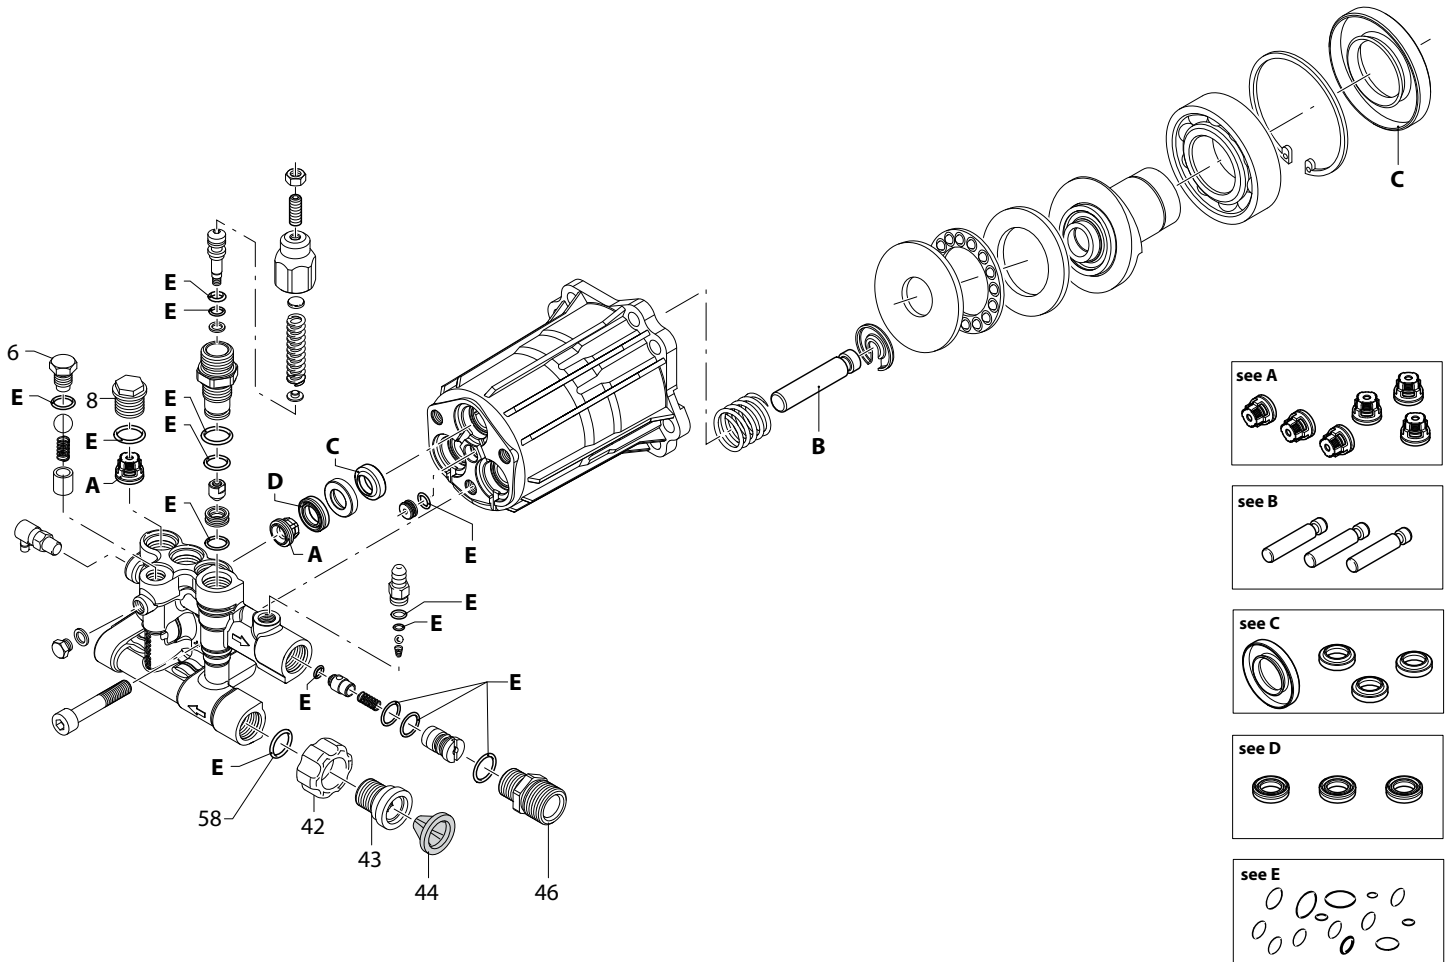

**EXPLODED VIEW: EV POWER WASHER 2800 PSI****DRAWING #: 0L4964****GROUP EV**

<b>ITEM</b>	<b>PART#</b>	<b>QTY.</b>	<b>DESCRIPTION</b>
1	OK4085	1	HANDLE
2	OJ3079	4	GROMMET-NOZZLE
3	OK4084A	1	BILLBOARD
4	OJ1449	4	FASTENER RIBBED SHANK CHRSTM T
5	OK4113	1	DECAL LOGO 2800 PSI
6	OK1663	1	PUMP
7	OJ3315	4	SCREW SHC M8-1.25X25 C8.8 ZP
8	O92479	4	WASHER LOCK M8 RIBBED
9	OK8430	1	ENGINE
10	O21217	4	VIB MNT 16 X 35 X M8-1.25
11	O67989	8	NUT HEX FL WHIZ M8-1.25
12	OK4078A	1	CAP, CHEM TANK, W/ HOSE CUTOUT
13	OK4076B	1	TANK, CHEMICAL, NO LOGO
14	OJ3331	2	SCREW BFHSC M6-1.0 X 45 BLK ZP
15	OK0982	2	RING, SNAP 1/2 TYPE E
16	O22304	3	WASHER FLAT 1/2 ZINC
17	OJ6276	2	WHEEL 10" X 1.75"X0.5" DIA 2PC
18	OD3700	2	NUT FLANGE M6-1.0 NYLOK
19	OJ2229	1	VIBRATION MOUNT
20	OK5422	1	RIVET POP .25 X 0.625 STEEL
21	OK4074	1	WELDMNT TUBE FRAME
22	OG5442	2	SNAP BUTTON - .437" DIA. HEAD
23	OK4055	2	TUBE HANDLE
24	OK6007	1	DECAL QUICK START- FIXED SPEED
25	OJ3374	1	DECAL QUICK START
26	OJ9739A	1	AXLE 1/2" DIA
27	OK5436A	1	HOSE 25' X 5MM WHT/ORG CLR
28	OH9640	1	LANCE ASSY-20" LONG
29	OH9642A	1	GUN ASSEMBLY
30	OH9617H	1	KIT-NOZZLE
31	OJ3052	1	HOOK-HOSE
32	OK6667	1	DECAL CHEM. TANK
33	OJ5710	1	DETERGENT HOSE AND FILTER (NOT SHOWN)

# POWER WASHER PUMP, AXIAL-2.2GPM 2400 PSI – REPLACEMENT PARTS

REF. #	Part #	QTY	Description
	0K1663	1	PUMP, AXIAL 2.2 GPM 2400 PSI
6	0H95650130	1	SCREW
8	0J93750100	3	PLUG
42	0H95650120	1	FITTING (3/4"NH)
43	0H95650121	1	FITTING
44	0H95650122	1	FILTER
46	0H95650123	1	FITTING
58	0H95650124	2	O-RING (14X2)

REF. #	Part #	Description
A	0H95650110	KIT - VALVES
B	0H95650111	KIT - PISTONS
C	0J93750102	KIT - OIL SEALS
D	0H95650113	KIT - WATER SEALS
E	0K16630110	KIT - O-RINGS