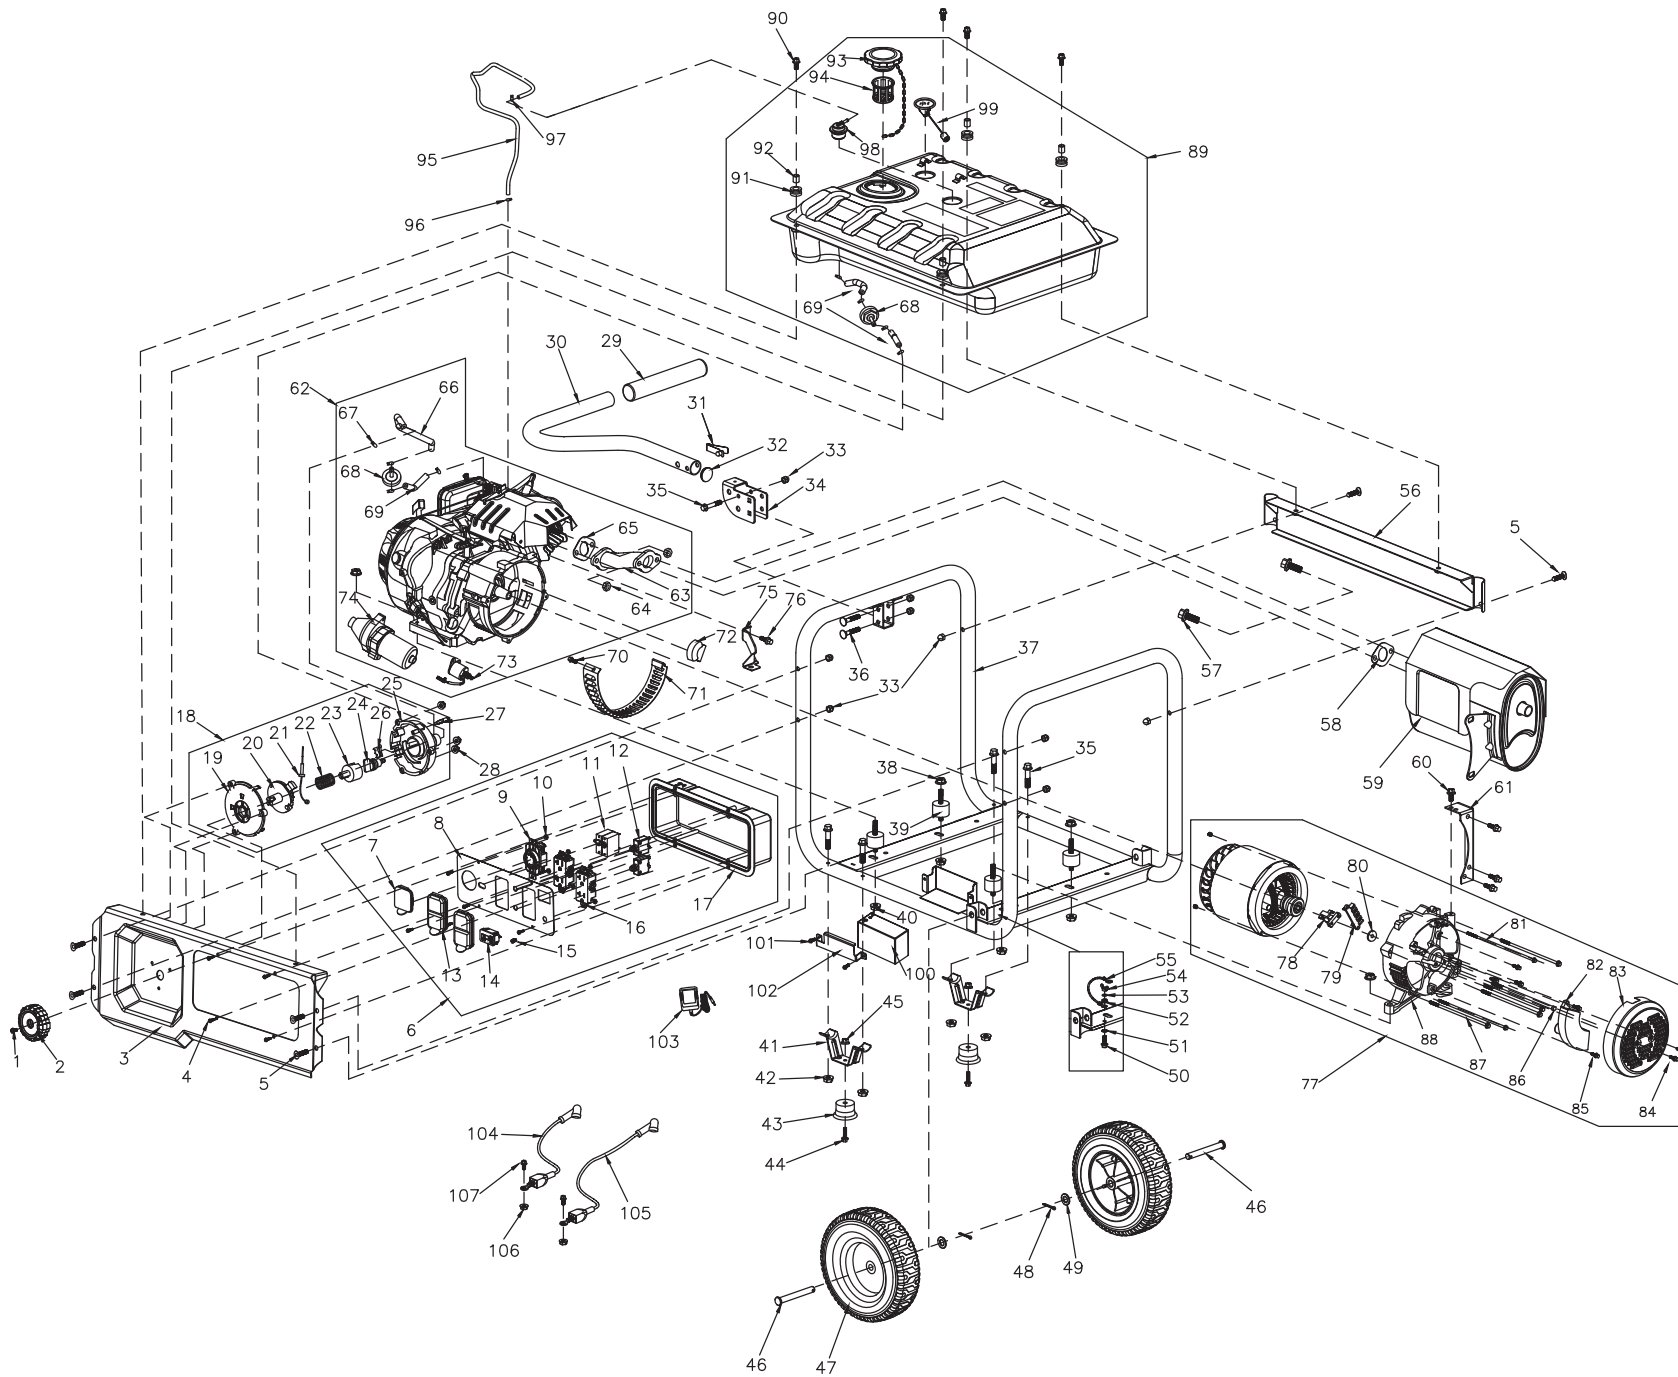

Parts Manual

RS7000E 420cc

Model 0066730 (49 ST) & 0066750 (CSA)

NOTICE!

The information in this manual is known to be accurate as of the date of release shown on the cover. However, engineering changes can occur without notice. To obtain the proper parts, please be sure to use the serial number of the unit being serviced when ordering from this manual. Always refer to any parts notes and changes before ordering. All other parts not shown in this manual can be found on Generac's exploded view drawings online on GENservice at www.generac.com.

RS7000E Model 006675-0 CSA

Item	Part #	Qty	Description
1	0K3130	1	SCREW, PLATE M5X10
2	0K6452	1	KNOB, POWER DIAL
3	0K62210ST19	1	RAIL, FRAME, CP SIDE
4	0H91980159	8	SCREW, SELF TAPPING, ST4.0X16
5	0H1780	6	BOLT, CURVED HEAD, M8X40
6	0K65100113	1	PANEL ASSY., CONTROL
7	0G9391	1	COVER, OUTLET
8	0K7071	1	FACE PLATE, CONTROL PANEL
9	0G8758	1	OUTLET, 30A 120/250V SPCGR
10	0K65110112	6	NUT, M4
11	0G9023C	2	BREAKER, CIRCUIT, 30A
12	0H0265C	2	BREAKER, CIRCUIT, 20A
13	0G9392	2	COVER, OUTLET
14	0G8321	1	METER, HOUR
15	0J4959	1	CHARGER, INPUT
16	0D4968	2	OUTLET, 20A, 120V DUPLEX 6342
17	0G9756A	1	COVER, BACK PANEL
18	0K6451	1	SWITCH, POWER DIAL COMBINATION
19	0K6343	1	COVER, POWER DIAL
20	0K6447	1	SHAFT, POWER DIAL
21	0K6457	1	CHOKE, LASSO
22	0K6463	1	SPRING, COMPRESSION
23	0K6448	1	ADAPTER, POWER DIAL
24	0K7078	1	SWITCH, POWER DIAL FUEL
25	0K6343	1	CASE, POWER DIAL
26	0K65100114	1	SWITCH, MICRO
27	0K65100115	1	SWITCH, MICRO
28	0G84420272	3	NUT, M6
29	0G8442C113	1	HANDLE, GRIP
30	0H97560ES03	1	HANDLE, BLACK
31	0J5347	1	BUTTON, SNAP
32	0H9760	1	PLUG, HANDLE
33	0H1782	9	CAP, NUT LOCKING, M8
34	0K65110114	1	BRACKET, HANDLE, BLACK
35	073144	5	BOLT, M8X45
36	0H1781	2	BOLT, CARRIAGE HEAD M8X46