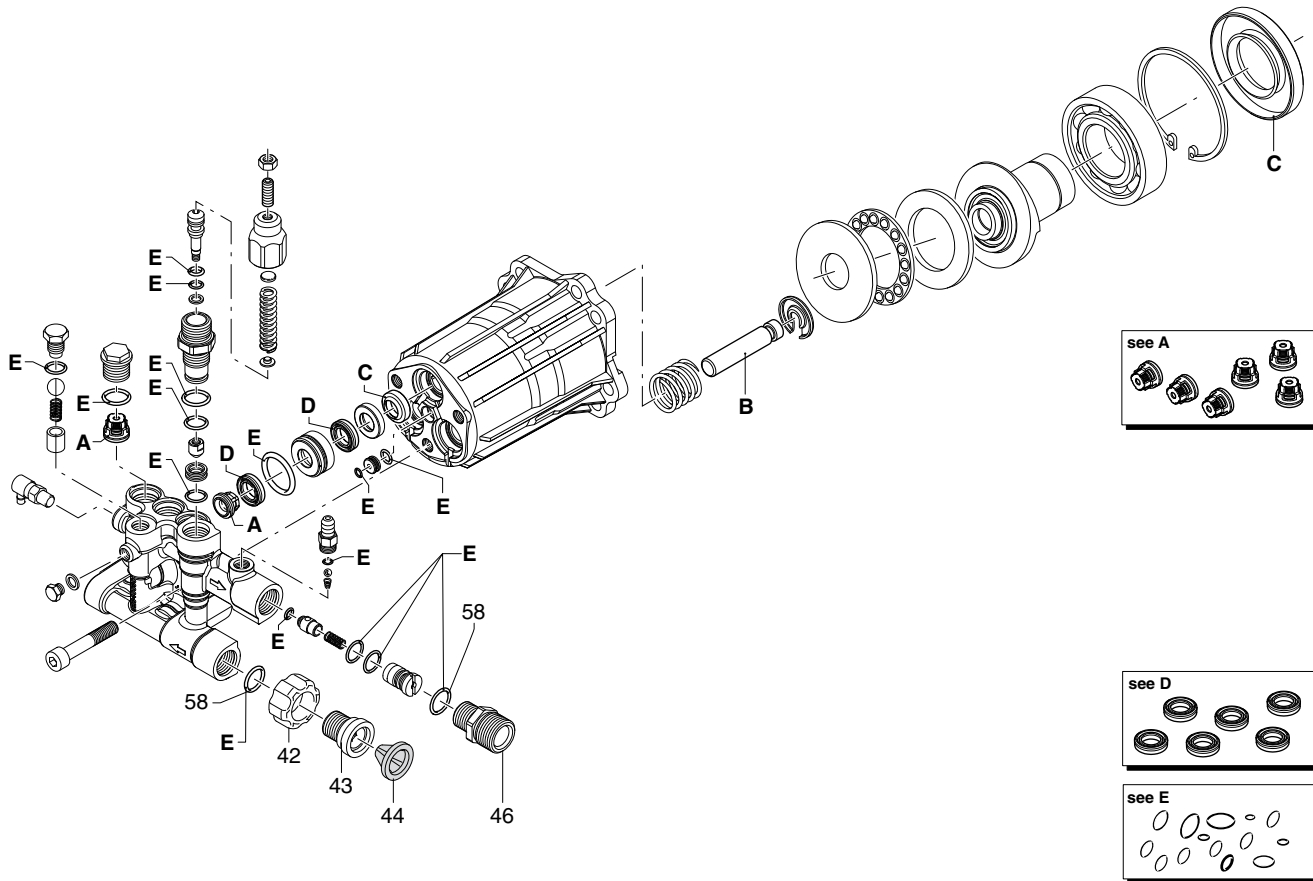

EXPLODED VIEW: EV POWER WASHER**DRAWING #: 0K6653****GROUP EV**

ITEM	PART#	QTY.	DESCRIPTION
1	0K0921A	1	HOSE 1/4"X30' W/M22 CONN 3100
2	0J1449	6	CHRISTMAS TREE FASTENER
3	0J3055B	1	HANDLE 5 NOZZLE
4	0J3079	5	GROMMET-NOZZLE
5	0J1444	1	SCREEN-GARDEN HOSE INLET
6	0J3052	1	HOOK-HOSE
7	0J2051	2	TUBE-HANDLE
8	0J3315	4	SCREW SHC M8-1.25X25 C8.8 ZP
9	092479	4	WASHER LOCK M8 RIBBED C8.8 ZP
10	0J7764	1	PUMP
11	0K1043	1	ENGINE
12	067989	4	NUT HEX FL WHIZ M8-1.25
13	0H9589B	2	WHEEL 10"D X 3" NVR FLT XT8
14	0J3374	1	DECAL QUICK START GC/GX
15	0J2686	2	RING, SNAP - 5/8"
16	022247	2	WASHER FLAT 5/8 ZINC
17	0J2957	2	WASHER NYLON
18	0J2042	1	TUBE-FRAME
19	0J2045	1	MOUNT-FOOT
20	0J3331	4	SCREW BFHSC M6-1.0 X 45 BLK ZP
21	0J2229	1	VIBRATION MOUNT 1-1/4" OD
22	0J1545	3	SCREW BHSP M6-2.5 X 19MM
23	089230	4	SCREW HHFC M8-1.25 X 35 G8.8
24	0D3700	4	NUT FLANGE M6-1.0 NYLOK
25	0H9603F	1	AXLE, 5/8" DIA
26	0J2048	2	CAP, CHEMICAL TANK
27	0J2047	2	TANK-CHEMICAL
28	0J7555	1	GUN-W/O RIBS
29	0H9640	1	LANCE ASSY-20" LONG
30	0H9617B	1	KIT-NOZZLE
31	0G5442	2	SNAP BUTTON - .437" DIA. HEAD
32	0K1287E	1	NOZZLE DECAL
33	0K1286E	1	DECAL-GENERAC 3100PSI 2.7GPM
34	0J2049	1	CAP, CHEMICAL TANK W/HOLE
35	0J5710	1	DETERGENT HOSE AND FILTER
36	0J1553	1	DECAL QUICK START GC/GX

POWER WASHER PUMP, AXIAL-2.5GPM 3000 PSI – REPLACEMENT PARTS

REF. #	Generac Part #	QTY	Description
	OJ7764	1	PUMP, AXIAL-2.5GPM 3000PSI
42	0H95650120	1	FITTING, SUCTION
43	0H95650121	1	FITTING, SUCTION
44	0H95650122	1	FILTER
46	0H95650123	1	FITTING, OUTLET
58	0H95650124	2	O-RING
64	0H9570	1	VALVE ASSY., THERMAL RELIEF

REF. #	Generac Part #	QTY	Description
A	OJ04790110	1	KIT, VALVE
D	OJ04790113	1	KIT, WATER SEALS
E	OJ77640110	1	KIT, O-RINGS
	0H95650116	1	KIT, UNLOADER (NOT SHOWN)

GENERAC®

Generac Power Systems, Inc.
 S45 W29290 Hwy. 59
 Waukesha, WI 53189
 1-888-GENERAC (1-888-436-3722)