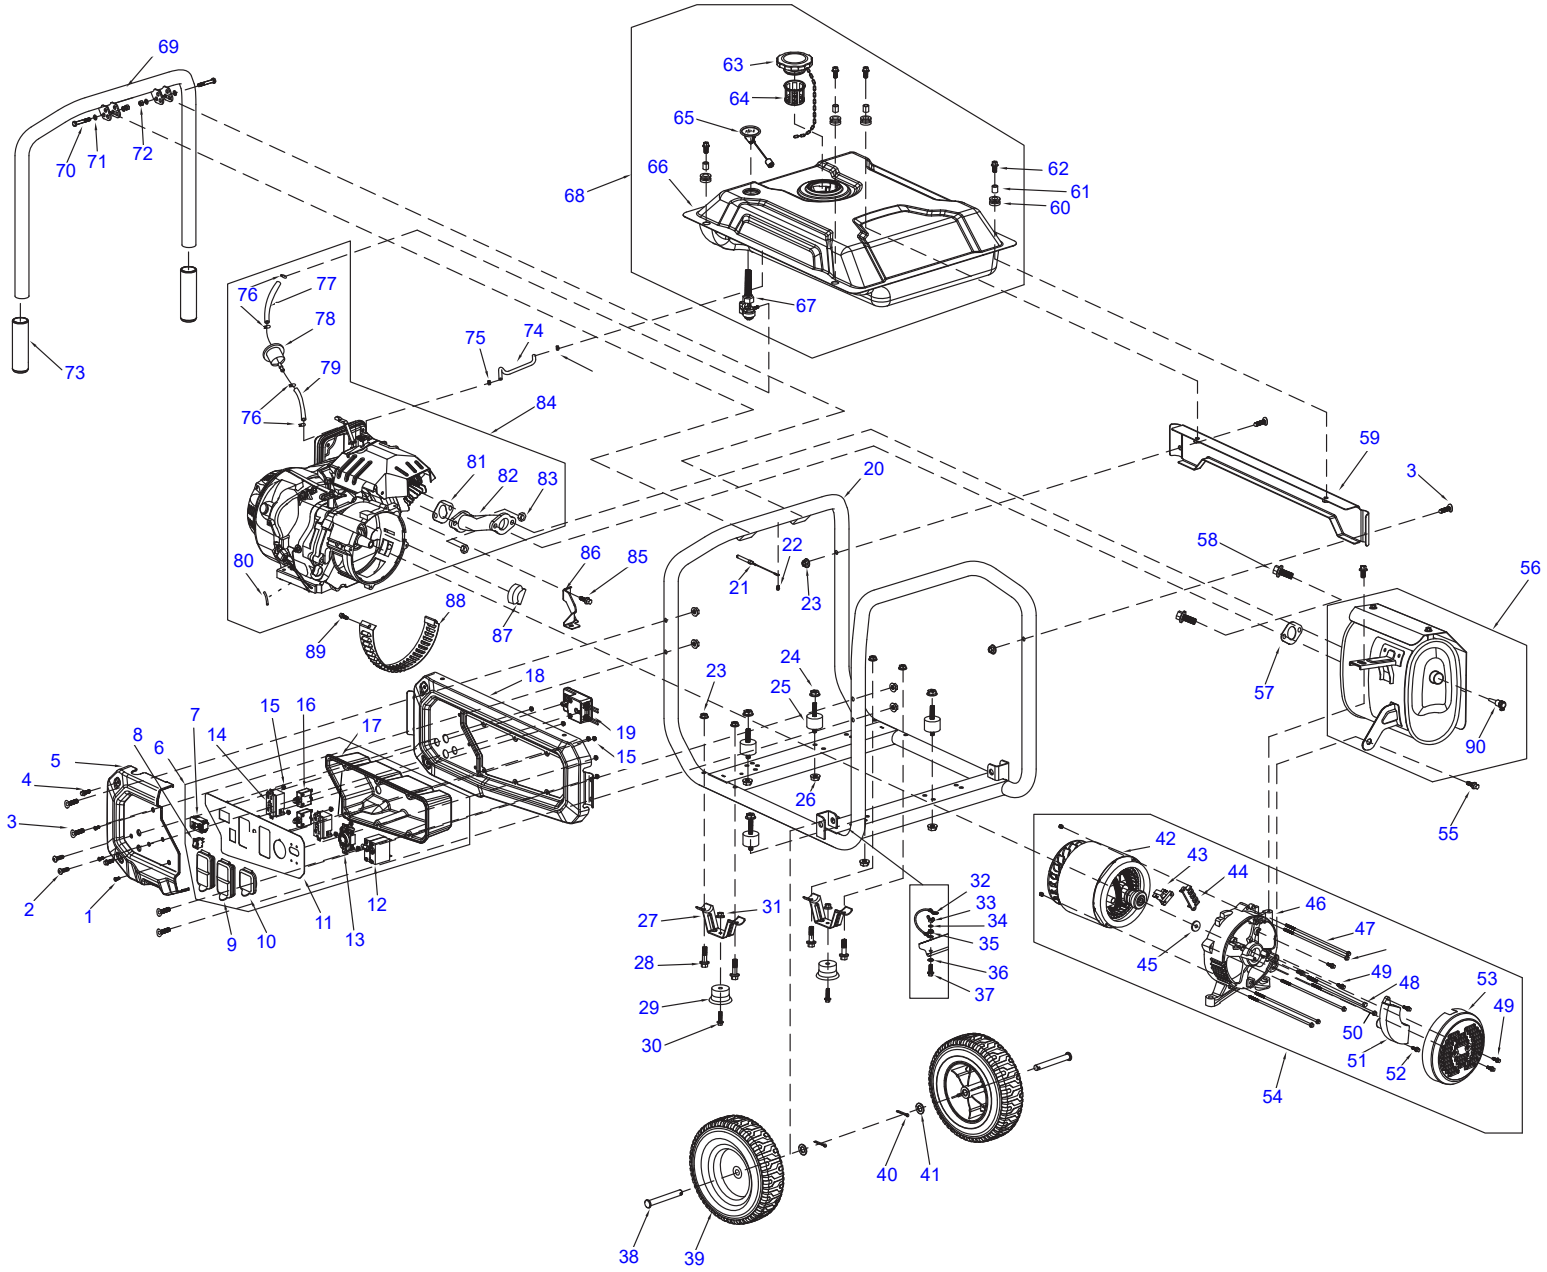

www.generac.com or 1-888-GENERAC

008433

ITEM	PART NO.	DESCRIPTION	QTY
1	10000035906	BOLT (M5X16MM)	3
2	10000035907	BOLT (M5X15MM)	2
3	0H1780	BOLT (M8X40MM)	6
4	10000035895	BOLT (M5X12MM)	2
5	10000035896	COVER CONTROL PANEL	1
6	10000035927	CONTROL PANEL ASSEMBLY	1
7	0G8321	HOUR METER	1
8	10000035960	ENGINE SWITCH	1
9	0G9392	OUTLET COVER	2
10	0G9391	OUTLET COVER	1
11	10000035941	CONTROL PANEL FACE PLATE	1
12	0G9023C	CIRCUIT BREAKER (30A)	1
13	0K95240111	SOCKET (L14-30R)	1
14	10000028117	OUTLET (DUPLEX GFCI)	2
15	0J86620108	NUT (M4)	12
16	0H0265C	CIRCUIT BREAKER (20A)	2
17	10000035898	CONTROL PANEL BACK COVER (BLACK)	1
18	10000035899	CONTROL SIDE PANEL	1
19	10000046048	KIT-CO SENSE MODULE	1
20	10000035928	FRAME	1
21	10000028186	CHAIN AND LOCKING PIN	1
22	10000028212	BOLT (M4X8MM)	1
23	0K0098	NUT (M8)	10
24	0J4029	NUT(M10X1.25)	4
25	0K09150110	VIBRATION MOUNT	4
26	0K22930127	NUT (M8)	4
27	0K00970ST03	FOOT BRACKET	2
28	G073144	BOLT (M8X45MM)	4
29	0K0099	ISOLATOR FOOT	2
30	0K09150111	BOLT (M6X28MM)	2
31	0K0105	NUT (M6)	2
32	10000035908	GROUND WIRE ASSEMBLY	1
33	0K0094	NUT (M6)	1
34	0J47870118	FLAT WASHER	1
35	0G84420196	NUT (M6)	1
36	0K0093	SPECIAL LOCK WASHER	1
37	0J35220156	BOLT (M6X20)	1
38	0H0204	AXLE PIN	2
39	0K6011	WHEEL	2

ITEM	PART NO.	DESCRIPTION	QTY
79	0G9757B	FUEL HOSE	1
80	10000035981	SHEATH	1
81	0G9028	EXHAUST GASKET	1
82	0J4535A	EXHAUST MANIFOLD	1
83	0J35220161	NUT (M8)	2
84	10000047790	ENGINE G390FA	1
85	0H58410163	BOLT (M6X12MM)	1
86	10000007686	AIR CLEANER BRACKET	1
87	0J86620104	BAFFLE	1
88	0H9761	DUST COVER	1
89	0J00620100	BOLT (M5X10MM)	1
90	0J5207C110	SPARK ARRESTOR	1