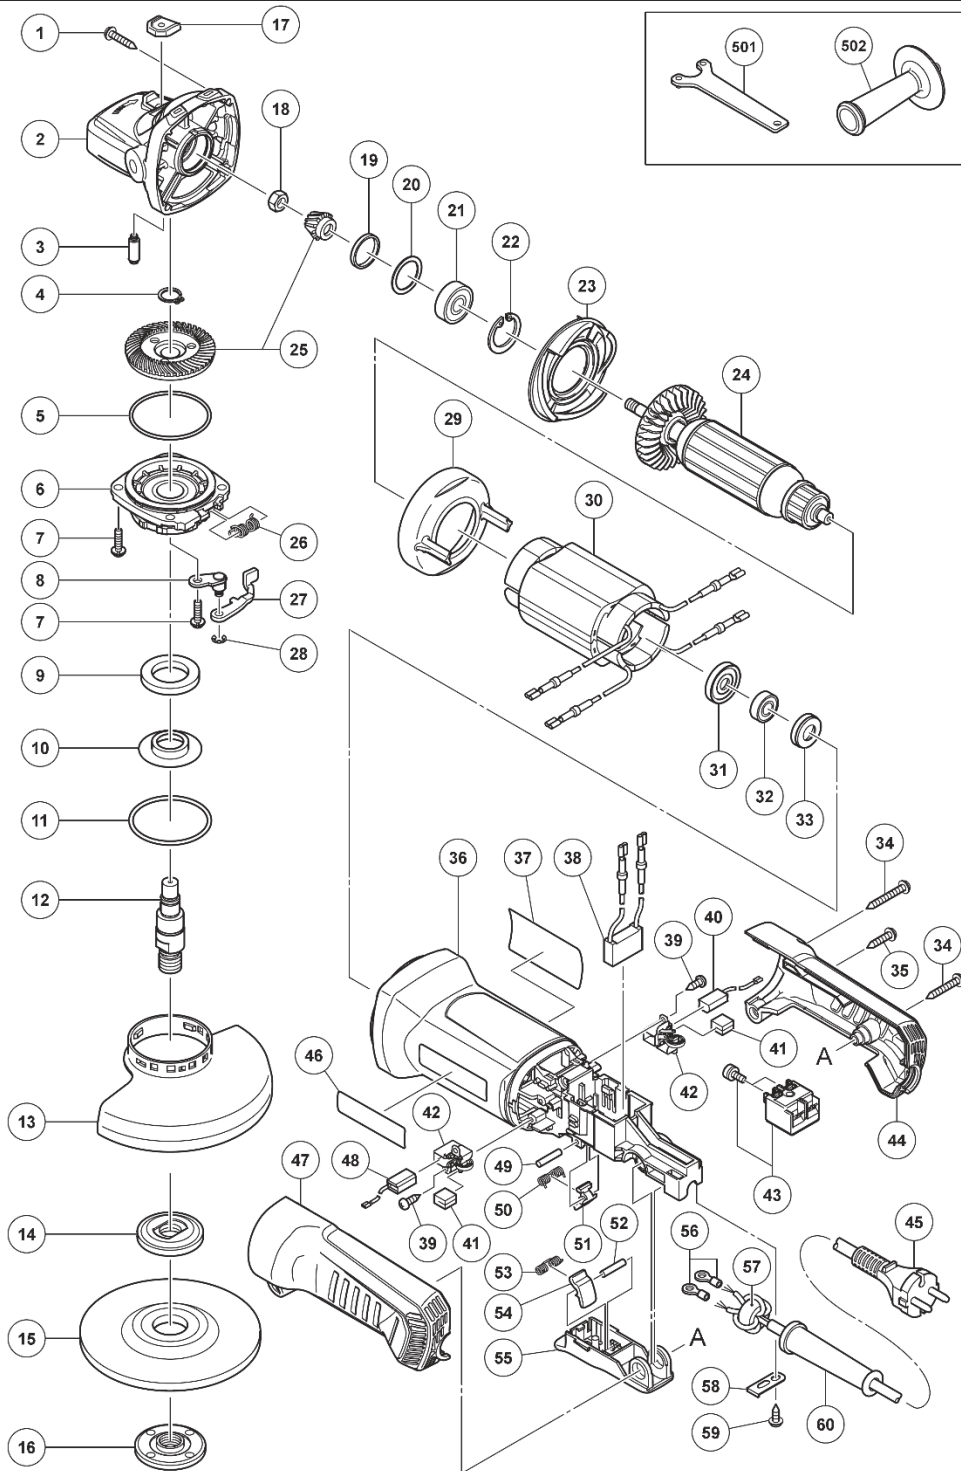

## ELECTRIC TOOL PARTS LIST

GRINDER

2021 • 04 • 02

Model G 12SE3

(E1)

MODEL
G12SE3