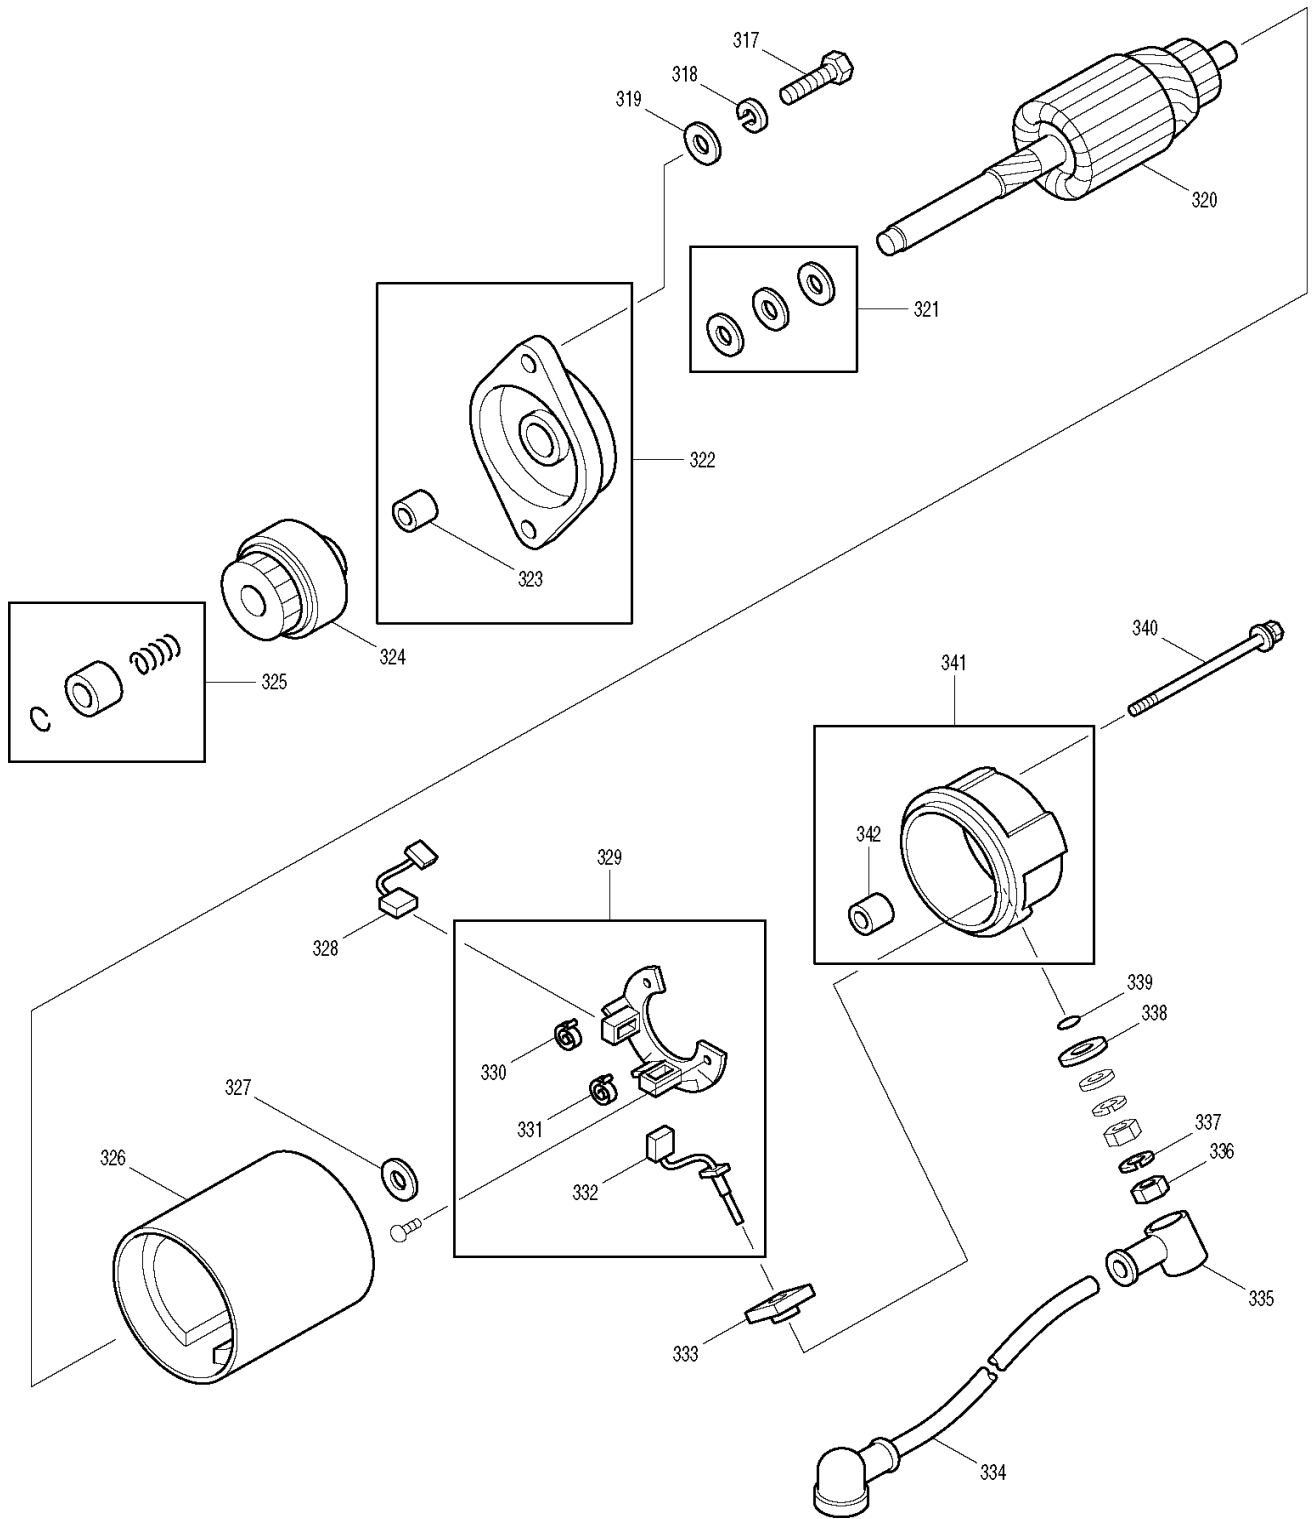

DETAIL "A"

Parts Breakdown

G6101R

Products with multiple versions are listed in subsiding order with the newest version on top not indented

<u>Fig #</u>	<u>Part ID</u>	<u>Part Name</u>	<u>Quantity</u>
1	354-54514-08	CAP, G6101R	1
2	354-54513-08	BRUSH COVER, G6101R	1
3	015-20500-10	TAPPING SCREW, G3511R	2
4	003-20080-00	SPRING WASHER, G2800R	4
5	31D-51025-01	COVER BOLT (M8X160MM),G6101R	4
6	002-38080-00	FLANGE NUT, G6100R	2
7	31D-51022-01	REAR COVER, G6101R	1
8	31D-51024-01	CAP, G6101R	1
9	391-29000-13	BUSHING, G2800R	1
10	31D-51023-01	STATOR COVER, G6101R	1
11	31D-51121-01	STATOR CPL., G6101R	1
12	354-54116-08	FRONT COVER, G6101R	1
13	001-14082-00	BOLT & WASHER, G2800R	4
14	390-55511-01	ROTOR CPL., G6101R	1
15	354-58204-08	B. BEARING, G5711R	1
16	355-58009-08	THROUGH BOLT, G6101R	1
17	31D-69101-01	STOPPER PLATE, G6101R	1
18	31D-31301-01	PIPE FRAME CPL.,G6101R	1
19	376-39100-01	SCREW & WASHER, G2800R	1
20	390-54416-01	EARTH CORD, G5710R	1
21	002-19040-00	NUT, G5710R	1
22	003-20040-00	SPRING WASHER, G5711R	1
23	002-38080-00	FLANGE NUT, G6100R	2
24	002-38080-00	FLANGE NUT, G6100R	2
25	31C-69001-03	SPACER, G6101R	2
26	31D-35001-01	MOUNT, GENERATOR SIDE, G5710R	2
27	31D-35002-01	MOUNT, ENGINE SIDE, G5710R	2
28	002-17060-00	NUT, G3511R	2
29	003-20060-00	SPRING WASHER, G2800R	2
30	391-33003-21	BATTERY RETAINER, G3511R	1
31	390-54455-08	BATTERY CORD (+), G5711R	1
32	389-54453-08	BATTERY CORD (-), G3511R	1
33	391-33004-11	BATTERY BOLT, G5711R	2
33	391-33004-12	BATTERY BOLT, G5711R	2
34	001-14082-00	BOLT & WASHER, G2800R	1
35	390-56076-18	BATTERY FRAME CPL.,G6101R	1
36	002-17060-00	NUT, G3511R	2
37	391-33008-31	BATTERY BASE CPL.,G6101R	1
38	001-11063-50	BOLT & WASHER, G3511R	2
39	001-11063-50	BOLT & WASHER, G3511R	2
40	001-14082-00	BOLT & WASHER, G2800R	1
41	390-56076-18	BATTERY FRAME CPL.,G6101R	1
42	002-17060-00	NUT, G3511R	2
43	001-14082-00	BOLT & WASHER, G2800R	1
44	001-14082-00	BOLT & WASHER, G2800R	1
45	31D-42101-01	CONTROL BOX CPL., G6101R	1
46	024-11500-10	GROMMET, G5500R	1
47	001-65051-20	BOLT, G5501R	2
48	214-77002-10	MAGNETIC SWITCH, G6101R	1
49	002-17040-00	NUT, G2800R	2
50	001-14061-60	BOLT & WASHER, G2800R	2
51	388-87002-01	CIRCUIT BREAKER (10A), G5710R	1
52	363-45701-08	TERMINAL BOLT(RED), G2800R	1
53	363-45700-08	TERMINAL BOLT (BLK),G2800R	1
54	353-49903-08	WASHER, G2800R	1
55	332-00050-08	SPRING WASHER, G2800R	1
56	353-49902-08	NUT, G2800R	1
57	332-00050-08	SPRING WASHER, G2800R	1
58	353-49901-08	WING NUT, G2800R	1
59	003-30050-00	LOCK WASHER, G2800R	1
60	388-88001-03	SCREW (M5), G5711R	1
61	353-45804-08	DIODE STACK, G2800R	1
62	015-00400-70	TAPPING SCREW, G2800R	1
63	001-14061-60	BOLT & WASHER, G2800R	1