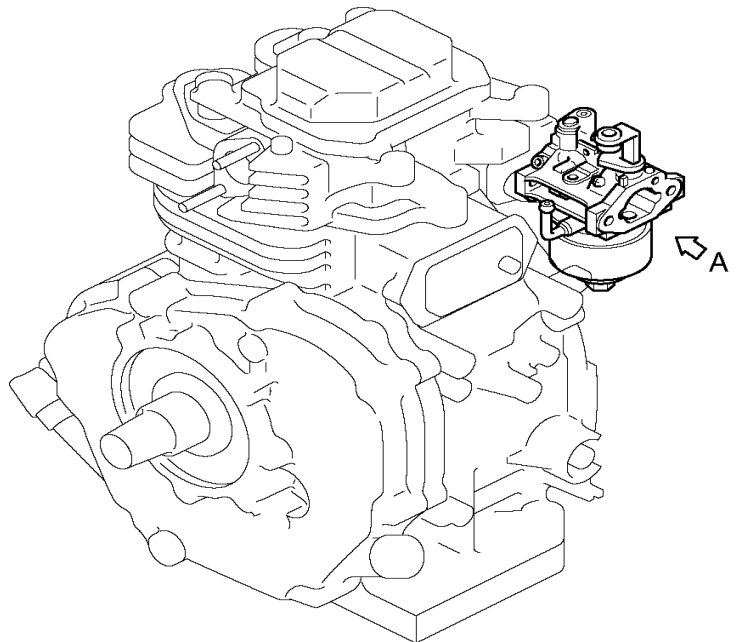

DETAIL "A"

Parts Breakdown

G6101R

Products with multiple versions are listed in subsiding order with the newest version on top not indented

<u>Fig #</u>	<u>Part ID</u>	<u>Part Name</u>	<u>Quantity</u>
1	354-54514-08	CAP, G6101R	1
2	354-54513-08	BRUSH COVER, G6101R	1
3	015-20500-10	TAPPING SCREW, G3511R	2
4	003-20080-00	SPRING WASHER, G2800R	4
5	31D-51025-01	COVER BOLT (M8X160MM),G6101R	4
6	002-38080-00	FLANGE NUT, G6100R	2
7	31D-51022-01	REAR COVER, G6101R	1
8	31D-51024-01	CAP, G6101R	1
9	391-29000-13	BUSHING, G2800R	1
10	31D-51023-01	STATOR COVER, G6101R	1
11	31D-51121-01	STATOR CPL., G6101R	1
12	354-54116-08	FRONT COVER, G6101R	1
13	001-14082-00	BOLT & WASHER, G2800R	4
14	390-55511-01	ROTOR CPL., G6101R	1
15	354-58204-08	B. BEARING, G5711R	1
16	355-58009-08	THROUGH BOLT, G6101R	1
17	31D-69101-01	STOPPER PLATE, G6101R	1
18	31D-31301-01	PIPE FRAME CPL.,G6101R	1
19	376-39100-01	SCREW & WASHER, G2800R	1
20	390-54416-01	EARTH CORD, G5710R	1
21	002-19040-00	NUT, G5710R	1
22	003-20040-00	SPRING WASHER, G5711R	1
23	002-38080-00	FLANGE NUT, G6100R	2
24	002-38080-00	FLANGE NUT, G6100R	2
25	31C-69001-03	SPACER, G6101R	2
26	31D-35001-01	MOUNT, GENERATOR SIDE, G5710R	2
27	31D-35002-01	MOUNT, ENGINE SIDE, G5710R	2
28	002-17060-00	NUT, G3511R	2
29	003-20060-00	SPRING WASHER, G2800R	2
30	391-33003-21	BATTERY RETAINER, G3511R	1
31	390-54455-08	BATTERY CORD (+), G5711R	1
32	389-54453-08	BATTERY CORD (-), G3511R	1
33	391-33004-11	BATTERY BOLT, G5711R	2
33	391-33004-12	BATTERY BOLT, G5711R	2
34	001-14082-00	BOLT & WASHER, G2800R	1
35	390-56076-18	BATTERY FRAME CPL.,G6101R	1
36	002-17060-00	NUT, G3511R	2
37	391-33008-31	BATTERY BASE CPL.,G6101R	1
38	001-11063-50	BOLT & WASHER, G3511R	2
39	001-11063-50	BOLT & WASHER, G3511R	2
40	001-14082-00	BOLT & WASHER, G2800R	1
41	390-56076-18	BATTERY FRAME CPL.,G6101R	1
42	002-17060-00	NUT, G3511R	2
43	001-14082-00	BOLT & WASHER, G2800R	1
44	001-14082-00	BOLT & WASHER, G2800R	1
45	31D-42101-01	CONTROL BOX CPL., G6101R	1
46	024-11500-10	GROMMET, G5500R	1
47	001-65051-20	BOLT, G5501R	2
48	214-77002-10	MAGNETIC SWITCH, G6101R	1
49	002-17040-00	NUT, G2800R	2
50	001-14061-60	BOLT & WASHER, G2800R	2
51	388-87002-01	CIRCUIT BREAKER (10A), G5710R	1
52	363-45701-08	TERMINAL BOLT(RED), G2800R	1
53	363-45700-08	TERMINAL BOLT (BLK),G2800R	1
54	353-49903-08	WASHER, G2800R	1
55	332-00050-08	SPRING WASHER, G2800R	1
56	353-49902-08	NUT, G2800R	1
57	332-00050-08	SPRING WASHER, G2800R	1
58	353-49901-08	WING NUT, G2800R	1
59	003-30050-00	LOCK WASHER, G2800R	1
60	388-88001-03	SCREW (M5), G5711R	1
61	353-45804-08	DIODE STACK, G2800R	1
62	015-00400-70	TAPPING SCREW, G2800R	1
63	001-14061-60	BOLT & WASHER, G2800R	1