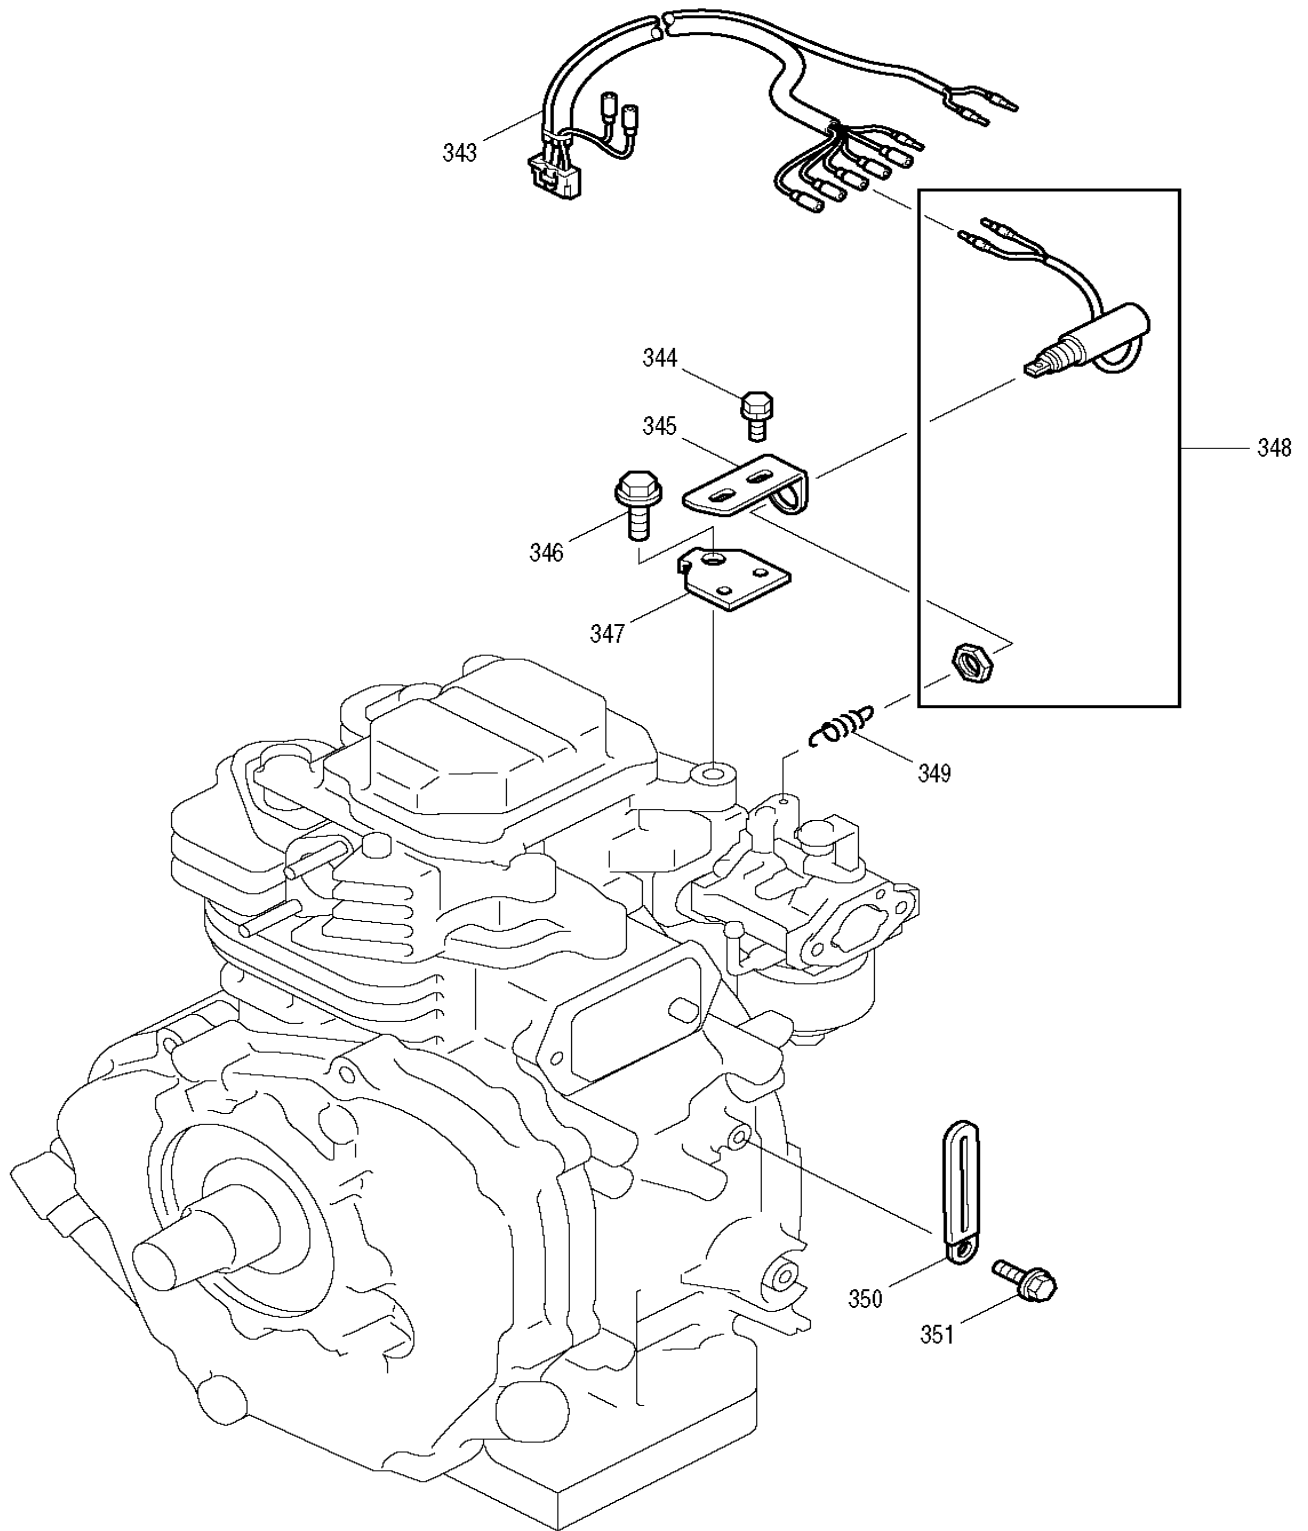

DETAIL "A"

Parts Breakdown

G6101R

Products with multiple versions are listed in subsiding order with the newest version on top not indented

<u>Fig #</u>	<u>Part ID</u>	<u>Part Name</u>	<u>Quantity</u>
1	354-54514-08	CAP, G6101R	1
2	354-54513-08	BRUSH COVER, G6101R	1
3	015-20500-10	TAPPING SCREW, G3511R	2
4	003-20080-00	SPRING WASHER, G2800R	4
5	31D-51025-01	COVER BOLT (M8X160MM),G6101R	4
6	002-38080-00	FLANGE NUT, G6100R	2
7	31D-51022-01	REAR COVER, G6101R	1
8	31D-51024-01	CAP, G6101R	1
9	391-29000-13	BUSHING, G2800R	1
10	31D-51023-01	STATOR COVER, G6101R	1
11	31D-51121-01	STATOR CPL., G6101R	1
12	354-54116-08	FRONT COVER, G6101R	1
13	001-14082-00	BOLT & WASHER, G2800R	4
14	390-55511-01	ROTOR CPL., G6101R	1
15	354-58204-08	B. BEARING, G5711R	1
16	355-58009-08	THROUGH BOLT, G6101R	1
17	31D-69101-01	STOPPER PLATE, G6101R	1
18	31D-31301-01	PIPE FRAME CPL.,G6101R	1
19	376-39100-01	SCREW & WASHER, G2800R	1
20	390-54416-01	EARTH CORD, G5710R	1
21	002-19040-00	NUT, G5710R	1
22	003-20040-00	SPRING WASHER, G5711R	1
23	002-38080-00	FLANGE NUT, G6100R	2
24	002-38080-00	FLANGE NUT, G6100R	2
25	31C-69001-03	SPACER, G6101R	2
26	31D-35001-01	MOUNT, GENERATOR SIDE, G5710R	2
27	31D-35002-01	MOUNT, ENGINE SIDE, G5710R	2
28	002-17060-00	NUT, G3511R	2
29	003-20060-00	SPRING WASHER, G2800R	2
30	391-33003-21	BATTERY RETAINER, G3511R	1
31	390-54455-08	BATTERY CORD (+), G5711R	1
32	389-54453-08	BATTERY CORD (-), G3511R	1
33	391-33004-11	BATTERY BOLT, G5711R	2
33	391-33004-12	BATTERY BOLT, G5711R	2
34	001-14082-00	BOLT & WASHER, G2800R	1
35	390-56076-18	BATTERY FRAME CPL.,G6101R	1
36	002-17060-00	NUT, G3511R	2
37	391-33008-31	BATTERY BASE CPL.,G6101R	1
38	001-11063-50	BOLT & WASHER, G3511R	2
39	001-11063-50	BOLT & WASHER, G3511R	2
40	001-14082-00	BOLT & WASHER, G2800R	1
41	390-56076-18	BATTERY FRAME CPL.,G6101R	1
42	002-17060-00	NUT, G3511R	2
43	001-14082-00	BOLT & WASHER, G2800R	1
44	001-14082-00	BOLT & WASHER, G2800R	1
45	31D-42101-01	CONTROL BOX CPL., G6101R	1
46	024-11500-10	GROMMET, G5500R	1
47	001-65051-20	BOLT, G5501R	2
48	214-77002-10	MAGNETIC SWITCH, G6101R	1
49	002-17040-00	NUT, G2800R	2
50	001-14061-60	BOLT & WASHER, G2800R	2
51	388-87002-01	CIRCUIT BREAKER (10A), G5710R	1
52	363-45701-08	TERMINAL BOLT(RED), G2800R	1
53	363-45700-08	TERMINAL BOLT (BLK),G2800R	1
54	353-49903-08	WASHER, G2800R	1
55	332-00050-08	SPRING WASHER, G2800R	1
56	353-49902-08	NUT, G2800R	1
57	332-00050-08	SPRING WASHER, G2800R	1
58	353-49901-08	WING NUT, G2800R	1
59	003-30050-00	LOCK WASHER, G2800R	1
60	388-88001-03	SCREW (M5), G5711R	1
61	353-45804-08	DIODE STACK, G2800R	1
62	015-00400-70	TAPPING SCREW, G2800R	1
63	001-14061-60	BOLT & WASHER, G2800R	1