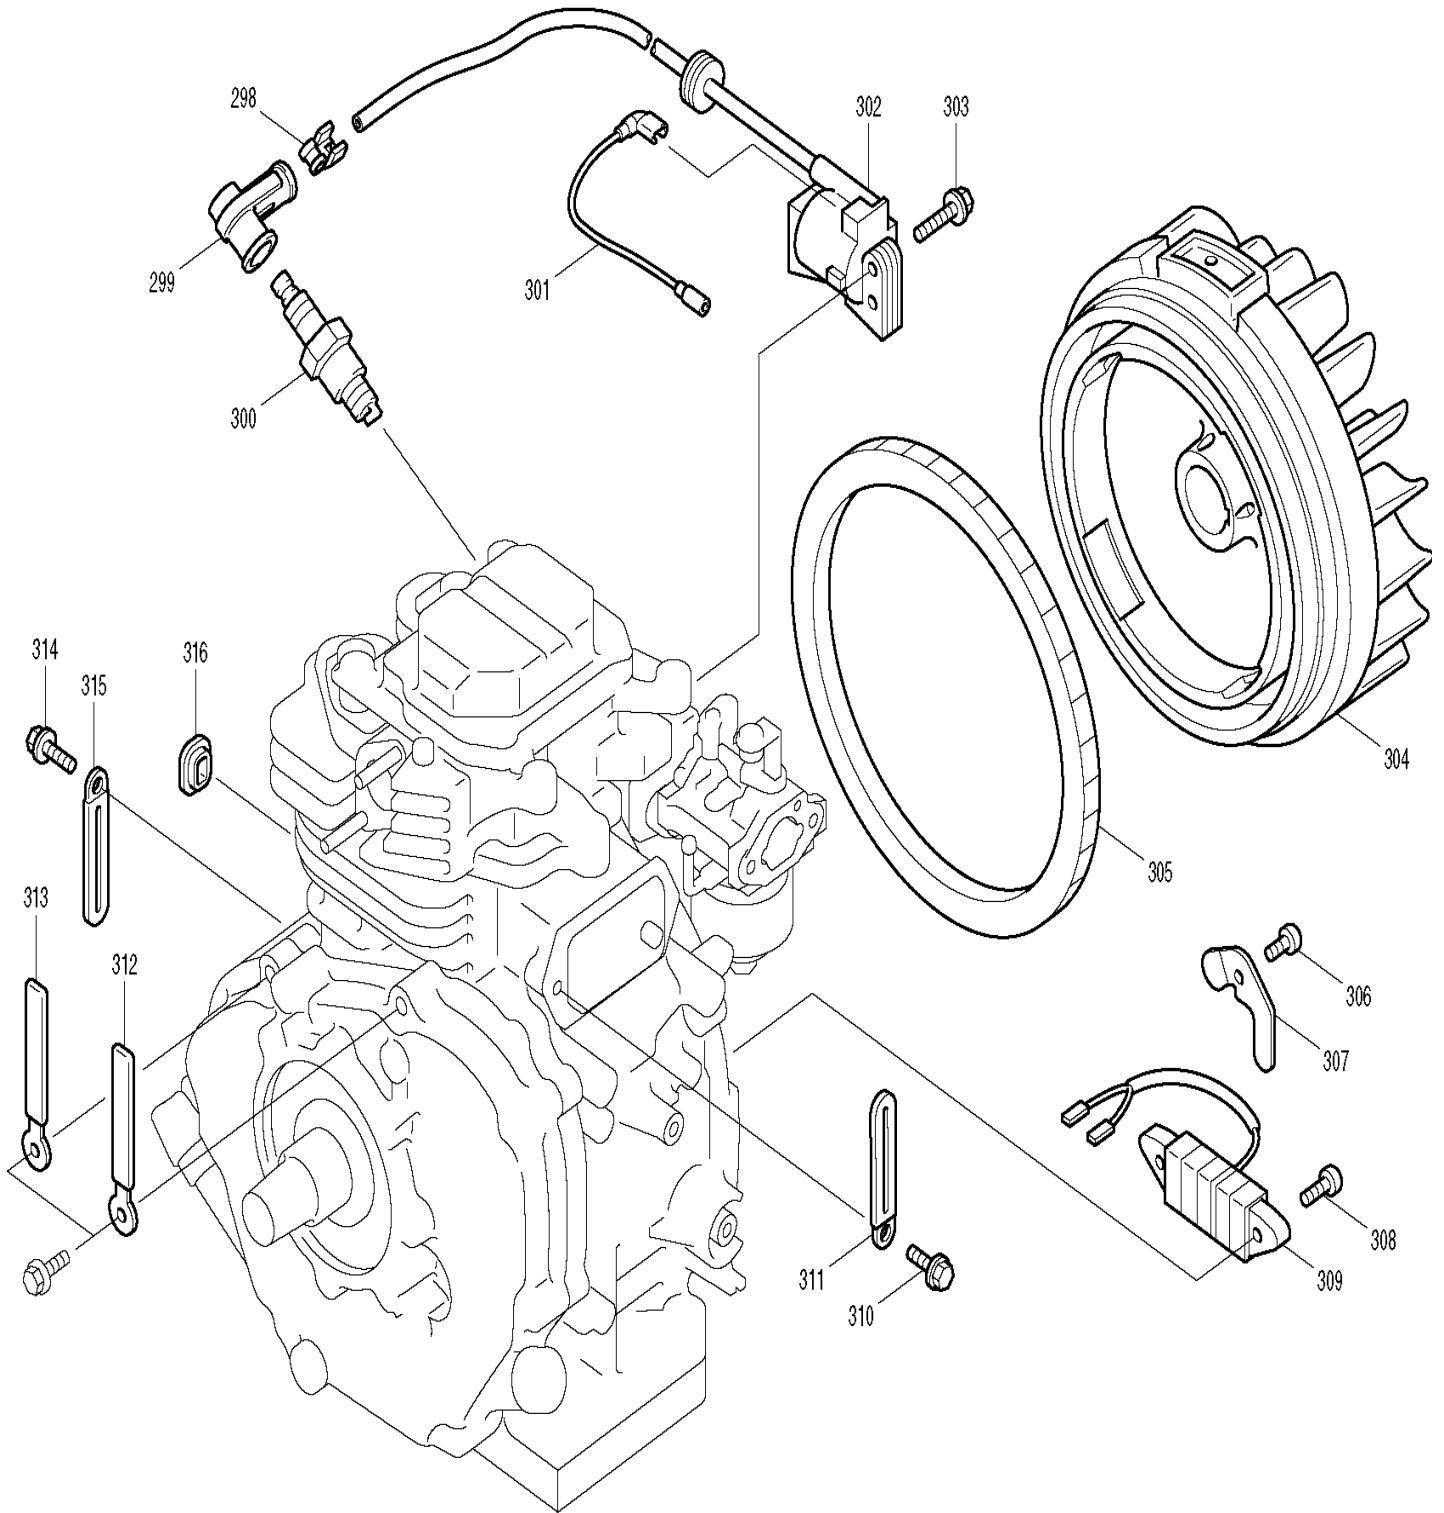

DETAIL "A"

Parts Breakdown

G6101R

Products with multiple versions are listed in subsiding order with the newest version on top not indented

<u>Fig #</u>	<u>Part ID</u>	<u>Part Name</u>	<u>Quantity</u>
1	354-54514-08	CAP, G6101R	1
2	354-54513-08	BRUSH COVER, G6101R	1
3	015-20500-10	TAPPING SCREW, G3511R	2
4	003-20080-00	SPRING WASHER, G2800R	4
5	31D-51025-01	COVER BOLT (M8X160MM),G6101R	4
6	002-38080-00	FLANGE NUT, G6100R	2
7	31D-51022-01	REAR COVER, G6101R	1
8	31D-51024-01	CAP, G6101R	1
9	391-29000-13	BUSHING, G2800R	1
10	31D-51023-01	STATOR COVER, G6101R	1
11	31D-51121-01	STATOR CPL., G6101R	1
12	354-54116-08	FRONT COVER, G6101R	1
13	001-14082-00	BOLT & WASHER, G2800R	4
14	390-55511-01	ROTOR CPL., G6101R	1
15	354-58204-08	B. BEARING, G5711R	1
16	355-58009-08	THROUGH BOLT, G6101R	1
17	31D-69101-01	STOPPER PLATE, G6101R	1
18	31D-31301-01	PIPE FRAME CPL.,G6101R	1
19	376-39100-01	SCREW & WASHER, G2800R	1
20	390-54416-01	EARTH CORD, G5710R	1
21	002-19040-00	NUT, G5710R	1
22	003-20040-00	SPRING WASHER, G5711R	1
23	002-38080-00	FLANGE NUT, G6100R	2
24	002-38080-00	FLANGE NUT, G6100R	2
25	31C-69001-03	SPACER, G6101R	2
26	31D-35001-01	MOUNT, GENERATOR SIDE, G5710R	2
27	31D-35002-01	MOUNT, ENGINE SIDE, G5710R	2
28	002-17060-00	NUT, G3511R	2
29	003-20060-00	SPRING WASHER, G2800R	2
30	391-33003-21	BATTERY RETAINER, G3511R	1
31	390-54455-08	BATTERY CORD (+), G5711R	1
32	389-54453-08	BATTERY CORD (-), G3511R	1
33	391-33004-11	BATTERY BOLT, G5711R	2
33	391-33004-12	BATTERY BOLT, G5711R	2
34	001-14082-00	BOLT & WASHER, G2800R	1
35	390-56076-18	BATTERY FRAME CPL.,G6101R	1
36	002-17060-00	NUT, G3511R	2
37	391-33008-31	BATTERY BASE CPL.,G6101R	1
38	001-11063-50	BOLT & WASHER, G3511R	2
39	001-11063-50	BOLT & WASHER, G3511R	2
40	001-14082-00	BOLT & WASHER, G2800R	1
41	390-56076-18	BATTERY FRAME CPL.,G6101R	1
42	002-17060-00	NUT, G3511R	2
43	001-14082-00	BOLT & WASHER, G2800R	1
44	001-14082-00	BOLT & WASHER, G2800R	1
45	31D-42101-01	CONTROL BOX CPL., G6101R	1
46	024-11500-10	GROMMET, G5500R	1
47	001-65051-20	BOLT, G5501R	2
48	214-77002-10	MAGNETIC SWITCH, G6101R	1
49	002-17040-00	NUT, G2800R	2
50	001-14061-60	BOLT & WASHER, G2800R	2
51	388-87002-01	CIRCUIT BREAKER (10A), G5710R	1
52	363-45701-08	TERMINAL BOLT(RED), G2800R	1
53	363-45700-08	TERMINAL BOLT (BLK),G2800R	1
54	353-49903-08	WASHER, G2800R	1
55	332-00050-08	SPRING WASHER, G2800R	1
56	353-49902-08	NUT, G2800R	1
57	332-00050-08	SPRING WASHER, G2800R	1
58	353-49901-08	WING NUT, G2800R	1
59	003-30050-00	LOCK WASHER, G2800R	1
60	388-88001-03	SCREW (M5), G5711R	1
61	353-45804-08	DIODE STACK, G2800R	1
62	015-00400-70	TAPPING SCREW, G2800R	1
63	001-14061-60	BOLT & WASHER, G2800R	1