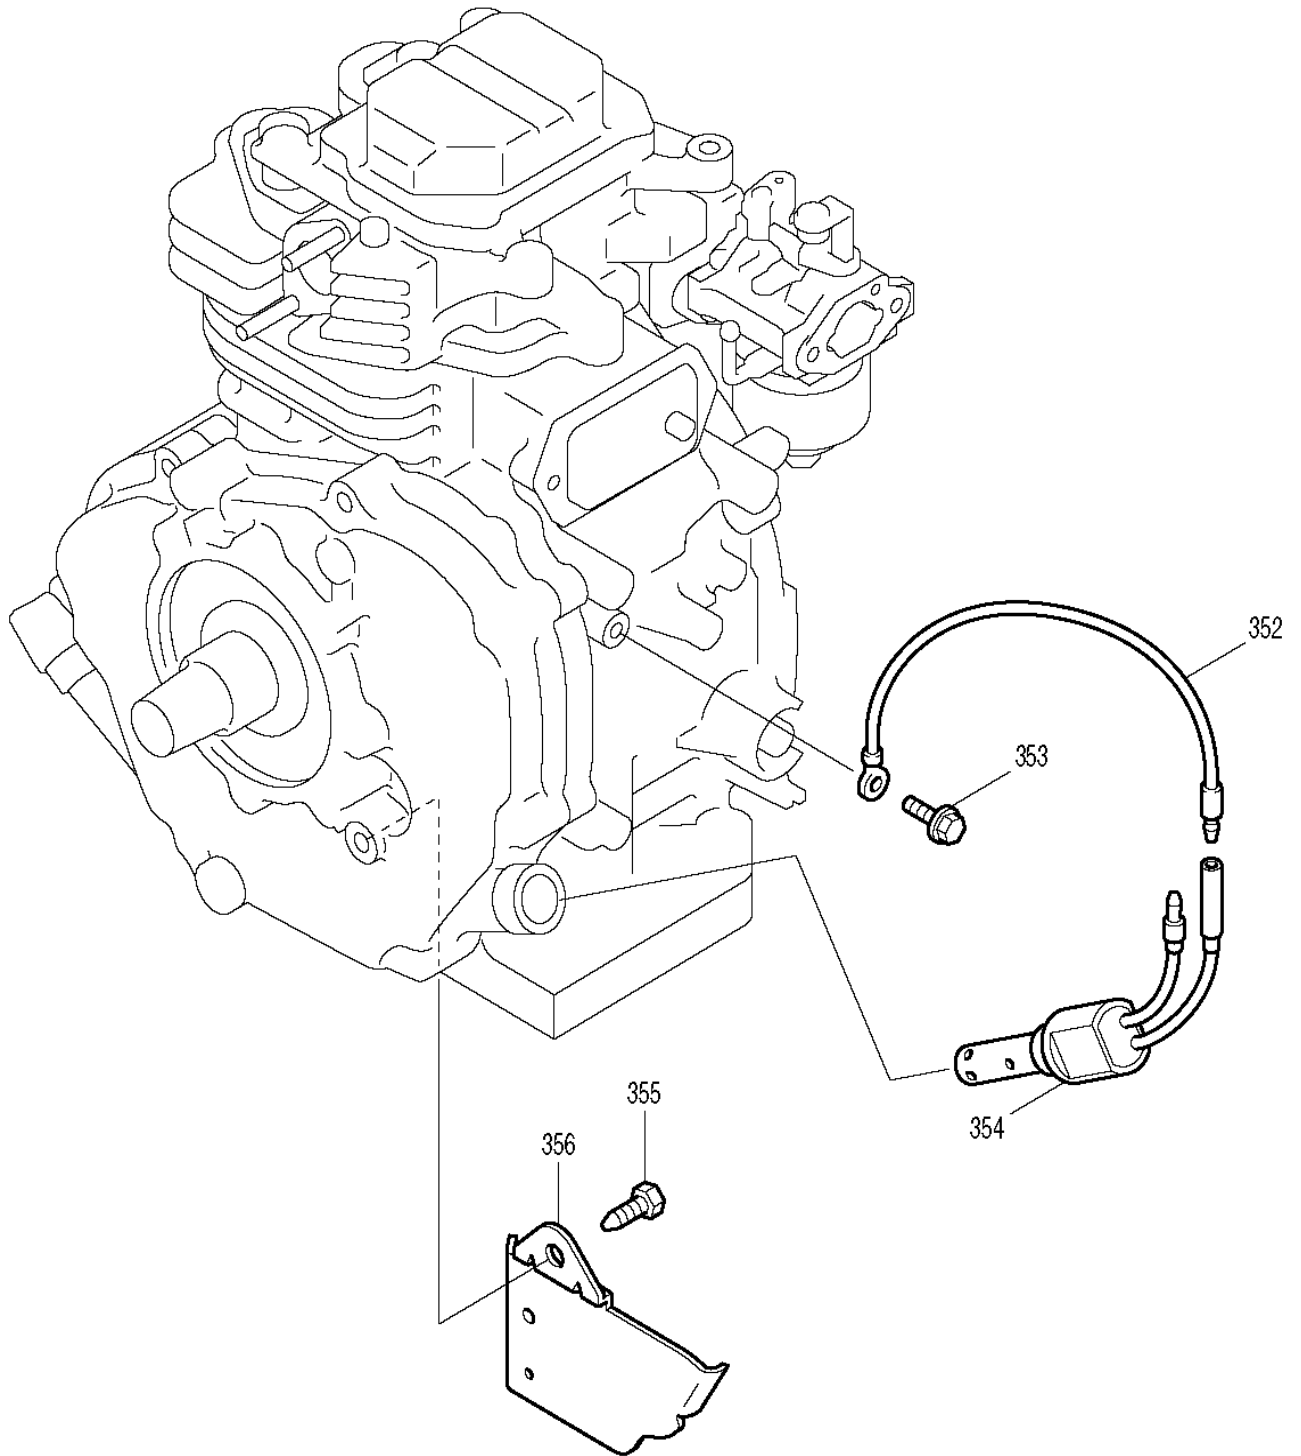

DETAIL "A"

Parts Breakdown

G6101R

Products with multiple versions are listed in subsiding order with the newest version on top not indented

<u>Fig #</u>	<u>Part ID</u>	<u>Part Name</u>	<u>Quantity</u>
1	354-54514-08	CAP, G6101R	1
2	354-54513-08	BRUSH COVER, G6101R	1
3	015-20500-10	TAPPING SCREW, G3511R	2
4	003-20080-00	SPRING WASHER, G2800R	4
5	31D-51025-01	COVER BOLT (M8X160MM),G6101R	4
6	002-38080-00	FLANGE NUT, G6100R	2
7	31D-51022-01	REAR COVER, G6101R	1
8	31D-51024-01	CAP, G6101R	1
9	391-29000-13	BUSHING, G2800R	1
10	31D-51023-01	STATOR COVER, G6101R	1
11	31D-51121-01	STATOR CPL., G6101R	1
12	354-54116-08	FRONT COVER, G6101R	1
13	001-14082-00	BOLT & WASHER, G2800R	4
14	390-55511-01	ROTOR CPL., G6101R	1
15	354-58204-08	B. BEARING, G5711R	1
16	355-58009-08	THROUGH BOLT, G6101R	1
17	31D-69101-01	STOPPER PLATE, G6101R	1
18	31D-31301-01	PIPE FRAME CPL.,G6101R	1
19	376-39100-01	SCREW & WASHER, G2800R	1
20	390-54416-01	EARTH CORD, G5710R	1
21	002-19040-00	NUT, G5710R	1
22	003-20040-00	SPRING WASHER, G5711R	1
23	002-38080-00	FLANGE NUT, G6100R	2
24	002-38080-00	FLANGE NUT, G6100R	2
25	31C-69001-03	SPACER, G6101R	2
26	31D-35001-01	MOUNT, GENERATOR SIDE, G5710R	2
27	31D-35002-01	MOUNT, ENGINE SIDE, G5710R	2
28	002-17060-00	NUT, G3511R	2
29	003-20060-00	SPRING WASHER, G2800R	2
30	391-33003-21	BATTERY RETAINER, G3511R	1
31	390-54455-08	BATTERY CORD (+), G5711R	1
32	389-54453-08	BATTERY CORD (-), G3511R	1
33	391-33004-11	BATTERY BOLT, G5711R	2
33	391-33004-12	BATTERY BOLT, G5711R	2
34	001-14082-00	BOLT & WASHER, G2800R	1
35	390-56076-18	BATTERY FRAME CPL.,G6101R	1
36	002-17060-00	NUT, G3511R	2
37	391-33008-31	BATTERY BASE CPL.,G6101R	1
38	001-11063-50	BOLT & WASHER, G3511R	2
39	001-11063-50	BOLT & WASHER, G3511R	2
40	001-14082-00	BOLT & WASHER, G2800R	1
41	390-56076-18	BATTERY FRAME CPL.,G6101R	1
42	002-17060-00	NUT, G3511R	2
43	001-14082-00	BOLT & WASHER, G2800R	1
44	001-14082-00	BOLT & WASHER, G2800R	1
45	31D-42101-01	CONTROL BOX CPL., G6101R	1
46	024-11500-10	GROMMET, G5500R	1
47	001-65051-20	BOLT, G5501R	2
48	214-77002-10	MAGNETIC SWITCH, G6101R	1
49	002-17040-00	NUT, G2800R	2
50	001-14061-60	BOLT & WASHER, G2800R	2
51	388-87002-01	CIRCUIT BREAKER (10A), G5710R	1
52	363-45701-08	TERMINAL BOLT(RED), G2800R	1
53	363-45700-08	TERMINAL BOLT (BLK),G2800R	1
54	353-49903-08	WASHER, G2800R	1
55	332-00050-08	SPRING WASHER, G2800R	1
56	353-49902-08	NUT, G2800R	1
57	332-00050-08	SPRING WASHER, G2800R	1
58	353-49901-08	WING NUT, G2800R	1
59	003-30050-00	LOCK WASHER, G2800R	1
60	388-88001-03	SCREW (M5), G5711R	1
61	353-45804-08	DIODE STACK, G2800R	1
62	015-00400-70	TAPPING SCREW, G2800R	1
63	001-14061-60	BOLT & WASHER, G2800R	1