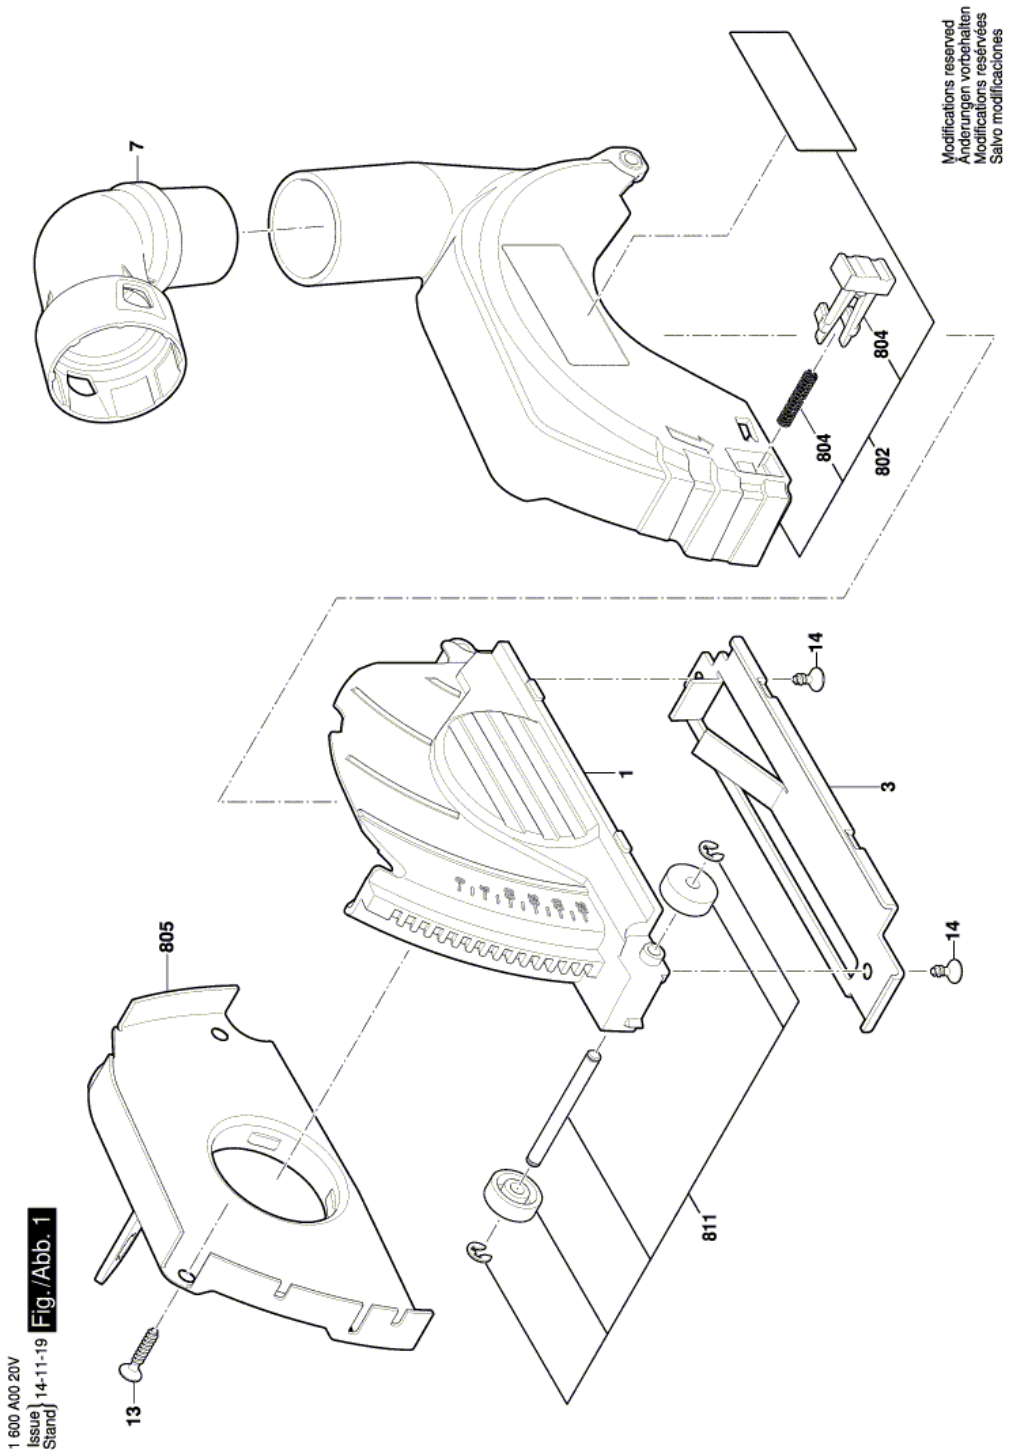

Suction Hood - 1 600 A00 3S3 - GA50 DC

www.powertools-aftersaleservice.com

BOSCH

Item	Part Number	Description	Illustration	Price	Quantity	Price Group
1	1 600 A00 3S5	Base Body		1	-,-	1 27
3	1 600 A00 3S6	Bottom panel		1	-,-	1 26
7	1 600 A00 20X	Suction Socket		1	-,-	1 21
13	1 603 490 A08	Countersunk-Head Screw		1	-,-	4 10
14	1 603 490 A07	Countersunk-Head Screw		1	-,-	2 10
802	1 600 A00 3TH	Covering hood		1	-,-	1 29
804	1 600 A00 3TE	Push-Button		1	-,-	1 14
805	1 600 A00 5C1	Metal Hood		1	-,-	1 32
811	1 600 A00 3TD	Wheel Set		1	-,-	1 20

Illustration - Type E

Information subject to change without further notice.