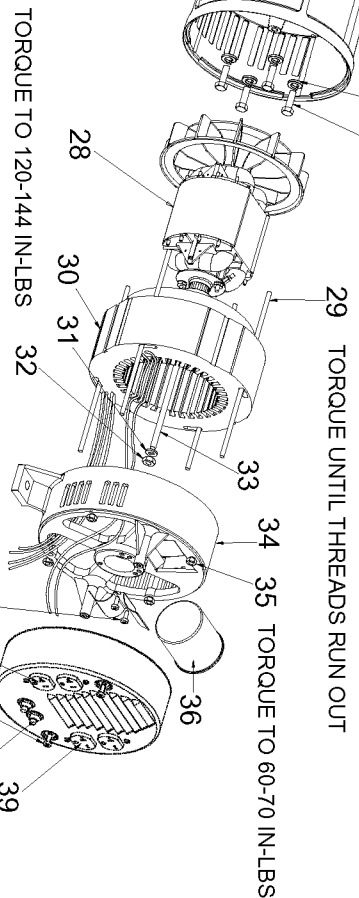

25 ORIENT WITH VENTS DOWNWARD AS SHOWN

26 27 TORQUE TO 204-264 IN-LBS

SHOWN FOR REFERENCE ONLY

29 TORQUE UNTIL THREADS RUN OUT

34 35 TORQUE TO 60-70 IN-LBS

TORQUE TO 120-144 IN-LBS

TORQUE TO 30-40 IN-LBS

SHOWN FOR REFERENCE ONLY

CAPACITOR WIRING

## Parts List for GB4000 Type 1

Item Number	Part Number	Description	Qty Required
1	91895680	SCREW .250-20X.750 H	1
2	Z-GS-0795	TANK FUEL 7G SS	1
3	GS-0443	CAP FUEL TANK	1
4	Z-A14582	HOSE FUEL	1
5	GS-0227	CLAMP FUEL .50	1
6	N103455	GROMMET	1
7	GS-0437	DRAIN COCK	1
8	GS-0079	COVER END DOUBLE REC	1
9	SSF-553-1	SCREW #10-24X.563 TH	1
10	000000-00	No Longer Available	1
11	SS-1525-CD	WASHER WRT 3/8	1
12	SSF-8111-ZN	NUT .375-16 HEX WHIZ	1
13	GS-0117	LUG GROUND	1
14	SS-12-CD	SCREW .313-18X.750 H	1
15	SSF-3140-ZN	SCREW .375-16X1.00 H	1
16	SSF-8150	NUT .312-18 UNC HEX	1
17	000000-00	No Longer Available	1
17	GS-0433	ISOLATOR	1
18	N017772	LOCK WASHER	1
19	GS-0118	STRAP GROUND	1
20	95829230	SCREW .313-18X1.50 H	1
21	000000-00	No Longer Available	1
22	000000-00	No Longer Available	1
23	000000-00	No Longer Available	1
24	SSF-8111-ZN	NUT .375-16 HEX WHIZ	1
25	000000-00	No Longer Available	1
26	SSN-619	WASHER .375 SPRING L	1

## Parts List for GB4000 Type 1

Item Number	Part Number	Description	Qty Required
27	5140125-93	SCREW	1
28	Z-D27809	ASSY GEN 3.255 2D IC	1
28	D27092	KIT SERVICE FOCUS MO	1
29	000000-00	No Longer Available	1
30	Z-D27809	ASSY GEN 3.255 2D IC	1
30	D27092	KIT SERVICE FOCUS MO	1
31	330016-13	WASHER	1
32	SSF-576	NUT .313-24 HEX W/KE	1
33	000000-00	No Longer Available	1
34	000000-00	No Longer Available	1
35	SSF-575	NUT .250-20 HEX W/KE	1
36	GS-0104	CAPACITOR 50 UF	1
37	SSF-553-1	SCREW #10-24X.563 TH	1
38	GS-0019	RECEPTACLE 120V 20A	1
39	000000-00	No Longer Available	1
39	000000-00	No Longer Available	1
40	Z-GS-0024	BREAKER CIRCUIT 125/	1
856	000000-00	No Longer Available	1
856	000000-00	No Longer Available	1
856	GS-0082	DIODE DSA	1
856	GS-0862	O-RING ROTOR BEARING	1