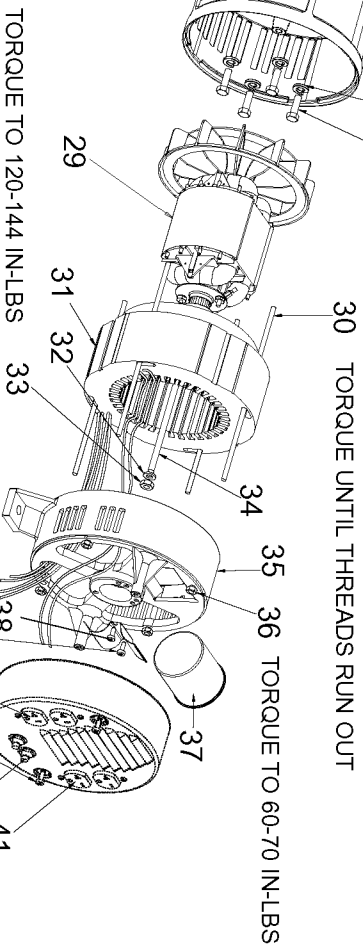

SHOWN FOR
REFERENCE ONLY

26 ORIENT WITH VENTS DOWNWARD AS SHOWN
27 28 TORQUE TO 204-264 IN-LBS

TORQUE TO 120-144 IN-LBS

30 TORQUE UNTIL THREADS RUN OUT

TORQUE TO 30-40 IN-LBS

35 36 TORQUE TO 60-70 IN-LBS

SHOWN FOR
REFERENCE ONLY

CAPACITOR WIRING

Parts List for GB4000 Type 2

Item Number	Part Number	Description	Qty Required
1	91895680	SCREW .250-20X.750 H	1
2	Z-GS-0795	TANK FUEL 7G SS	1
3	GS-0443	CAP FUEL TANK	1
4	Z-A14582	HOSE FUEL	1
5	GS-0227	CLAMP FUEL .50	1
6	N103455	GROMMET	1
7	GS-0437	DRAIN COCK	1
8	GS-0079	COVER END DOUBLE REC	1
9	SSF-553-1	SCREW #10-24X.563 TH	1
10	000000-00	No Longer Available	1
11	SSN-1014-ZN	WASHER .339/.344 ID	1
12	SSF-8111-ZN	NUT .375-16 HEX WHIZ	1
13	GS-0117	LUG GROUND	1
14	SS-12-CD	SCREW .313-18X.750 H	1
15	SSF-3140-ZN	SCREW .375-16X1.00 H	1
16	SSF-8150	NUT .312-18 UNC HEX	1
17	GS-0033	ISOLATOR VIBRATION 1	1
17	GS-0033	ISOLATOR VIBRATION 1	1
18	N017772	LOCK WASHER	1
19	GS-0118	STRAP GROUND	1
20	95829230	SCREW .313-18X1.50 H	1
21	000000-00	No Longer Available	1
22	000000-00	No Longer Available	1
23	000000-00	No Longer Available	1
24	5140123-06	SCREW	1
25	330016-13	WASHER	1
26	000000-00	No Longer Available	1

Parts List for GB4000 Type 2

Item Number	Part Number	Description	Qty Required
27	SSN-619	WASHER .375 SPRING L	1
28	5140125-93	SCREW	1
29	Z-D27809	ASSY GEN 3.255 2D IC	1
29	D27092	KIT SERVICE FOCUS MO	1
30	000000-00	No Longer Available	1
31	Z-D27809	ASSY GEN 3.255 2D IC	1
31	D27092	KIT SERVICE FOCUS MO	1
32	330016-13	WASHER	1
33	SSF-576	NUT .313-24 HEX W/KE	1
34	000000-00	No Longer Available	1
35	000000-00	No Longer Available	1
36	SSF-575	NUT .250-20 HEX W/KE	1
37	GS-0104	CAPACITOR 50 UF	1
38	K-0378	KIT SUPPORT BEARING	1
39	SSF-553-1	SCREW #10-24X.563 TH	1
40	GS-0019	RECEPTACLE 120V 20A	1
41	000000-00	No Longer Available	1
41	000000-00	No Longer Available	1
42	Z-GS-0024	BREAKER CIRCUIT 125/	1
856	000000-00	No Longer Available	1
856	GS-0862	O-RING ROTOR BEARING	1
856	GS-0082	DIODE DSA	1