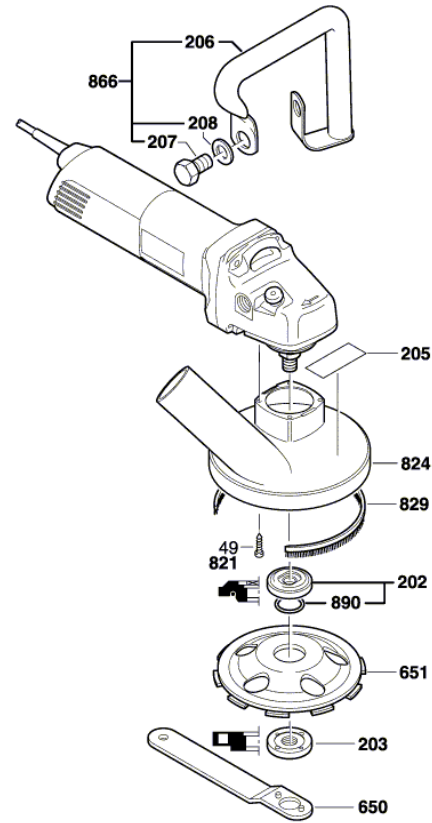

Illustration - Type - E

0 601 773 703 / 743

Stand | D4-G1
issue | 04-03-10

Fig./Abb. 2