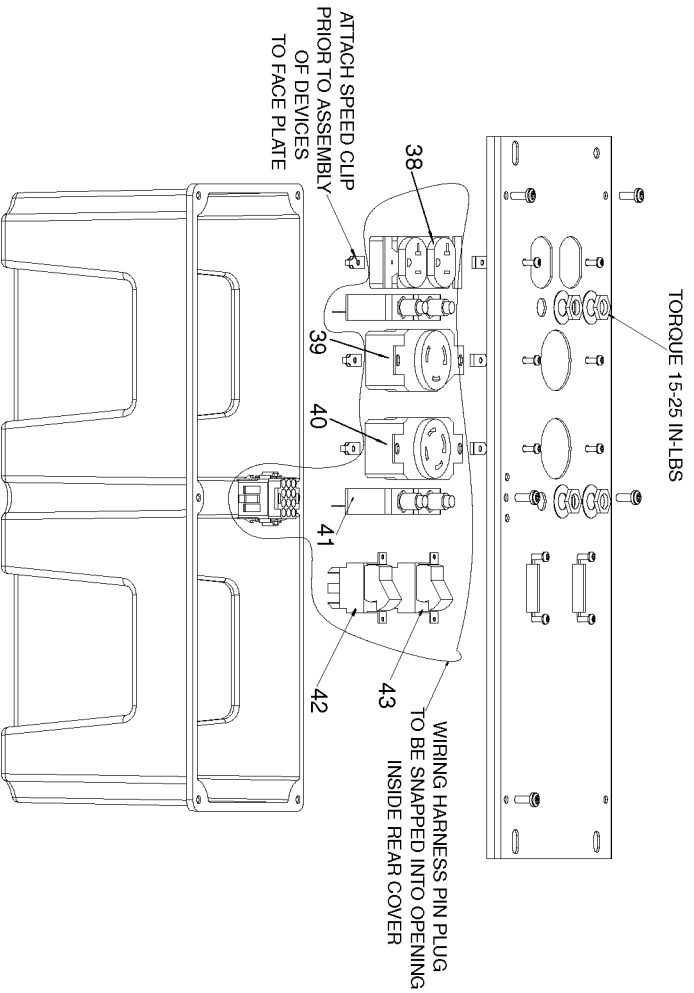

SHOWN FOR  
REFERENCE ONLY

24

25 ORIENT WITH VENTS DOWNWARD AS SHOWN

26 TORQUE TO 204-264 IN-LBS

27

28 TORQUE UNTIL THREADS RUN OUT

TORQUE TO 120-144 IN-LBS

29

30

31

BOLT FLANGES TO PARALLEL  
WITH ENGINE BASE

32

33

34 TORQUE TO 60-70 IN-LBS

35

TORQUE TO 30-40 IN-LBS

36

37

SHOWN FOR  
REFERENCE ONLY

CAPACITOR WIRING

## Parts List for GBV7010 Type 2

Item Number	Part Number	Description	Qty Required
1	91895680	SCREW .250-20X.750 H	1
2	Z-GS-0795	TANK FUEL 7G SS	1
3	GS-0443	CAP FUEL TANK	1
4	000000-00	No Longer Available	1
5	000000-00	No Longer Available	1
6	GS-0077	COVER END BLANK	1
7	SSF-553-1	SCREW #10-24X.563 TH	1
8	Z-A14582	HOSE FUEL	1
9	GS-0227	CLAMP FUEL .50	1
10	5140123-06	SCREW	1
11	000000-00	No Longer Available	1
12	GS-0117	LUG GROUND	1
13	95829230	SCREW .313-18X1.50 H	1
14	000000-00	No Longer Available	1
15	SS-12-CD	SCREW .313-18X.750 H	1
16	GS-0118	STRAP GROUND	1
17	N017772	LOCK WASHER	1
18	SSF-8150	NUT .312-18 UNC HEX	1
19	GS-0033	ISOLATOR VIBRATION 1	1
19	GS-0033	ISOLATOR VIBRATION 1	1
20	000000-00	No Longer Available	1
21	91895680	SCREW .250-20X.750 H	1
22	GS-0437	DRAIN COCK	1
23	N103455	GROMMET	1
24	000000-00	No Longer Available	1
25	SSN-619	WASHER .375 SPRING L	1
26	5140125-93	SCREW	1