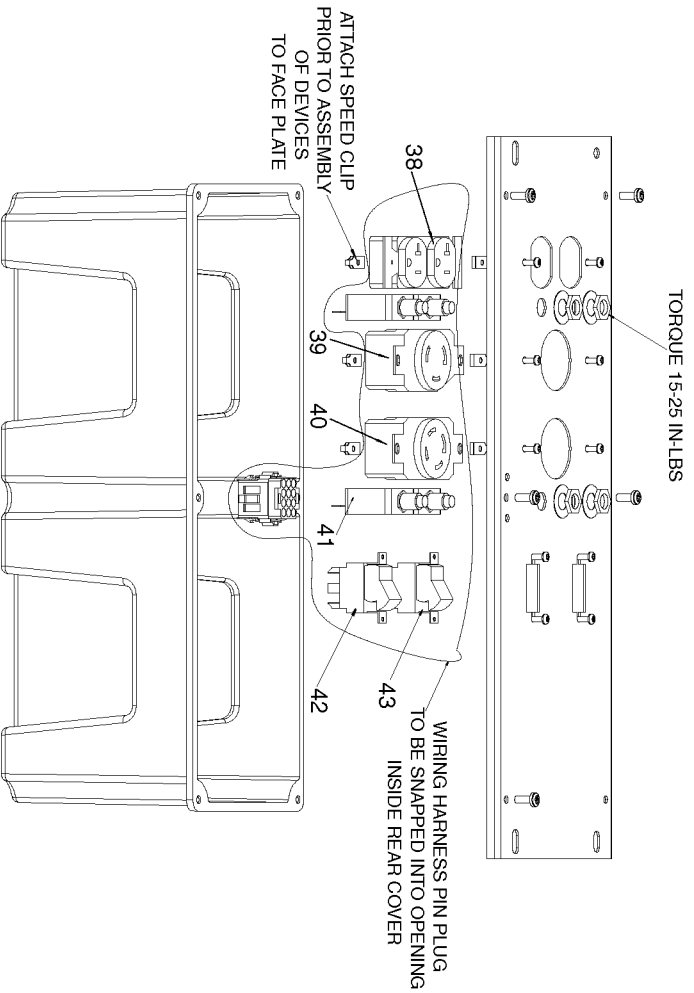

CAPACITOR WIRING

Parts List for GBV7010 Type 3

Item Number	Part Number	Description	Qty Required
1	91895680	SCREW .250-20X.750 H	1
2	Z-GS-0795	TANK FUEL 7G SS	1
3	GS-0443	CAP FUEL TANK	1
4	000000-00	No Longer Available	1
5	000000-00	No Longer Available	1
6	GS-0077	COVER END BLANK	1
7	SSF-553-1	SCREW #10-24X.563 TH	1
8	Z-A14582	HOSE FUEL	1
9	GS-0227	CLAMP FUEL .50	1
10	5140123-06	SCREW	1
11	000000-00	No Longer Available	1
12	GS-0117	LUG GROUND	1
13	95829230	SCREW .313-18X1.50 H	1
14	000000-00	No Longer Available	1
15	SS-12-CD	SCREW .313-18X.750 H	1
16	GS-0118	STRAP GROUND	1
17	N017772	LOCK WASHER	1
18	SSF-8150	NUT .312-18 UNC HEX	1
19	GS-0033	ISOLATOR VIBRATION 1	1
19	GS-0033	ISOLATOR VIBRATION 1	1
20	000000-00	No Longer Available	1
21	91895680	SCREW .250-20X.750 H	1
22	GS-0437	DRAIN COCK	1
23	N103455	GROMMET	1
24	000000-00	No Longer Available	1
25	SSN-619	WASHER .375 SPRING L	1
26	5140125-93	SCREW	1

Parts List for GBV7010 Type 3

Item Number	Part Number	Description	Qty Required
27	000000-00	No Longer Available	1
27	D29822	KIT SERVICE FOCUS MO	1
28	GS-0273	BOLT STATOR THRU 207	1
29	000000-00	No Longer Available	1
29	D29822	KIT SERVICE FOCUS MO	1
30	330016-13	WASHER	1
31	SSF-576	NUT .313-24 HEX W/KE	1
32	GS-0274	BOLT ROTOR THRU 207L	1
33	000000-00	No Longer Available	1
34	SSF-575	NUT .250-20 HEX W/KE	1
35	GS-0592	CAPACITOR 35uF 3% 37	1
36	GS-0595	BRACKET CAPACITOR 2.	1
37	SSF-553-1	SCREW #10-24X.563 TH	1
38	GS-0019	RECEPTACLE 120V 20A	1
39	GS-0021	RECEPTACLE 125V 30A	1
40	GS-0455	RECEPTACLE 4 PRONG 3	1
41	GS-0026	BREAKER CIRCUIT 125/	1
42	GS-0045	SWITCH FULL POWER	1
43	GS-0046	SWITCH OFF - ON / ST	1
44	SSN-632	WASHER .875 OD .375	1
856	GS-0082	DIODE DSA	1
856	GS-0862	O-RING ROTOR BEARING	1