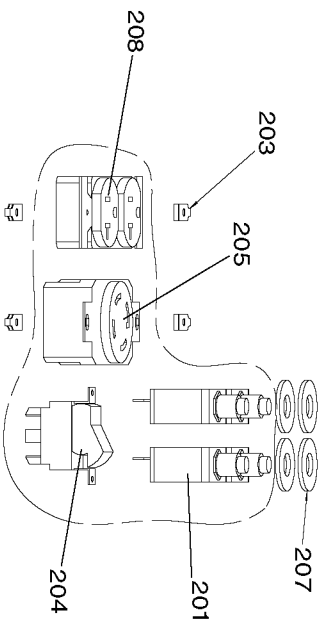

140

121 INSERT INTO O-RING GROOVE/PART OF 10

SHOWN FOR REFERENCE ONLY

SCALE 1:1

CAPACITOR WINDING

Parts List for GBVF5000 Type 0

Item Number	Part Number	Description	Qty Required
1	91895680	SCREW .250-20X.750 H	1
2	SSN-632	WASHER .875 OD .375	1
5	Z-GS-0795	TANK FUEL 7G SS	1
6	000000-00	No Longer Available	1
7	GS-0763	CLIP SNAP-IN FUEL LI	1
8	Z-A14582	HOSE FUEL	1
9	GS-0033	ISOLATOR VIBRATION 1	1
10	SSF-8150	NUT .312-18 UNC HEX	1
11	000000-00	No Longer Available	1
12	GS-0117	LUG GROUND	1
15	D24273	SHIELD HEAT BSV GHC	1
16	GS-0456	DRAIN COCK GBV5000	1
17	N103455	GROMMET	1
19	GS-0443	CAP FUEL TANK	1
21	GS-0118	STRAP GROUND	1
22	N017772	LOCK WASHER	1
23	SS-12-CD	SCREW .313-18X.750 H	1
24	5140123-06	SCREW	1
25	000000-00	No Longer Available	1
26	GS-0227	CLAMP FUEL .50	1
29	GS-0077	COVER END BLANK	1
30	SSF-553-1	SCREW #10-24X.563 TH	1
32	95829230	SCREW .313-18X1.50 H	1
34	GS-0222	VALVE FUEL SHUT-OFF	1
35	000000-00	No Longer Available	1
36	Z-A14582	HOSE FUEL	1
101	000000-00	No Longer Available	1

Parts List for GBVF5000 Type 0

Item Number	Part Number	Description	Qty Required
102	SSN-619	WASHER .375 SPRING L	1
103	5140125-93	SCREW	1
104	000000-00	No Longer Available	1
104	D29822	KIT SERVICE FOCUS MO	1
105	GS-0110	BOLT STATOR THRU 130	1
106	000000-00	No Longer Available	1
106	D29822	KIT SERVICE FOCUS MO	1
107	330016-13	WASHER	1
108	SSF-576	NUT .313-24 HEX W/KE	1
109	GS-0091-1	BOLT ROTOR THRU 130L	1
110	000000-00	No Longer Available	1
112	SSF-575	NUT .250-20 HEX W/KE	1
113	GS-0592	CAPACITOR 35uF 3% 37	1
116	GS-0595	BRACKET CAPACITOR 2.	1
117	SSF-553-1	SCREW #10-24X.563 TH	1
121	GS-0862	O-RING ROTOR BEARING	1
201	D21508	BREAKER CIRCUIT	1
202	SSF-583	SCREW #6-32X.500 PAN	1
203	SSF-584	NUT #6-32 SPEED SELF	1
204	GS-0045	SWITCH FULL POWER	1
205	GS-0445	RECEPTACLE 4 PRONG T	1
206	SSF-595	NUT .438-28 UNEF HEX	1
207	SS-1525-CD	WASHER WRT 3/8	1
208	GS-0019	RECEPTACLE 120V 20A	1
210	SSF-3156	SCREW #10-9X.500 THD	1
856	GS-0082	DIODE DSA	1