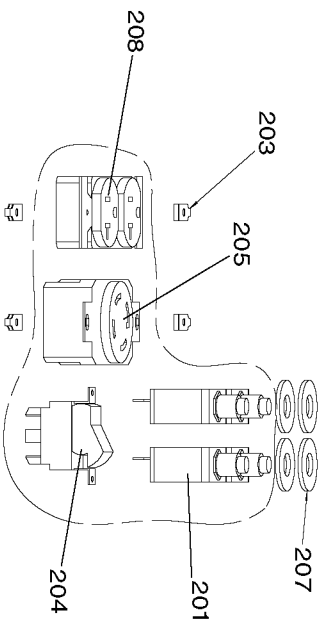

113

116

117 TORQUE 30-40 IN-LBS

104

106

109

108 TORQUE 120-144 IN-LBS

SCALE 1:1

CAPACITOR WIRING

121 INSERT INTO O-RING GROOVE/PART OF 10

SHOWN FOR REFERENCE ONLY

## Parts List for GBVF5000 Type 1

Item Number	Part Number	Description	Qty Required
1	91895680	SCREW .250-20X.750 H	1
2	SSN-632	WASHER .875 OD .375	1
5	Z-GS-0795	TANK FUEL 7G SS	1
6	000000-00	No Longer Available	1
7	GS-0763	CLIP SNAP-IN FUEL LI	1
8	Z-A14582	HOSE FUEL	1
9	GS-0033	ISOLATOR VIBRATION 1	1
10	SSF-8150	NUT .312-18 UNC HEX	1
11	000000-00	No Longer Available	1
12	GS-0117	LUG GROUND	1
15	D24273	SHIELD HEAT BSV GHC	1
16	GS-0456	DRAIN COCK GBV5000	1
17	N103455	GROMMET	1
19	GS-0443	CAP FUEL TANK	1
21	GS-0118	STRAP GROUND	1
22	N017772	LOCK WASHER	1
23	SS-12-CD	SCREW .313-18X.750 H	1
24	5140123-06	SCREW	1
25	000000-00	No Longer Available	1
26	GS-0227	CLAMP FUEL .50	1
29	GS-0077	COVER END BLANK	1
30	SSF-553-1	SCREW #10-24X.563 TH	1
32	95829230	SCREW .313-18X1.50 H	1
34	GS-0222	VALVE FUEL SHUT-OFF	1
35	000000-00	No Longer Available	1
36	Z-A14582	HOSE FUEL	1
101	000000-00	No Longer Available	1