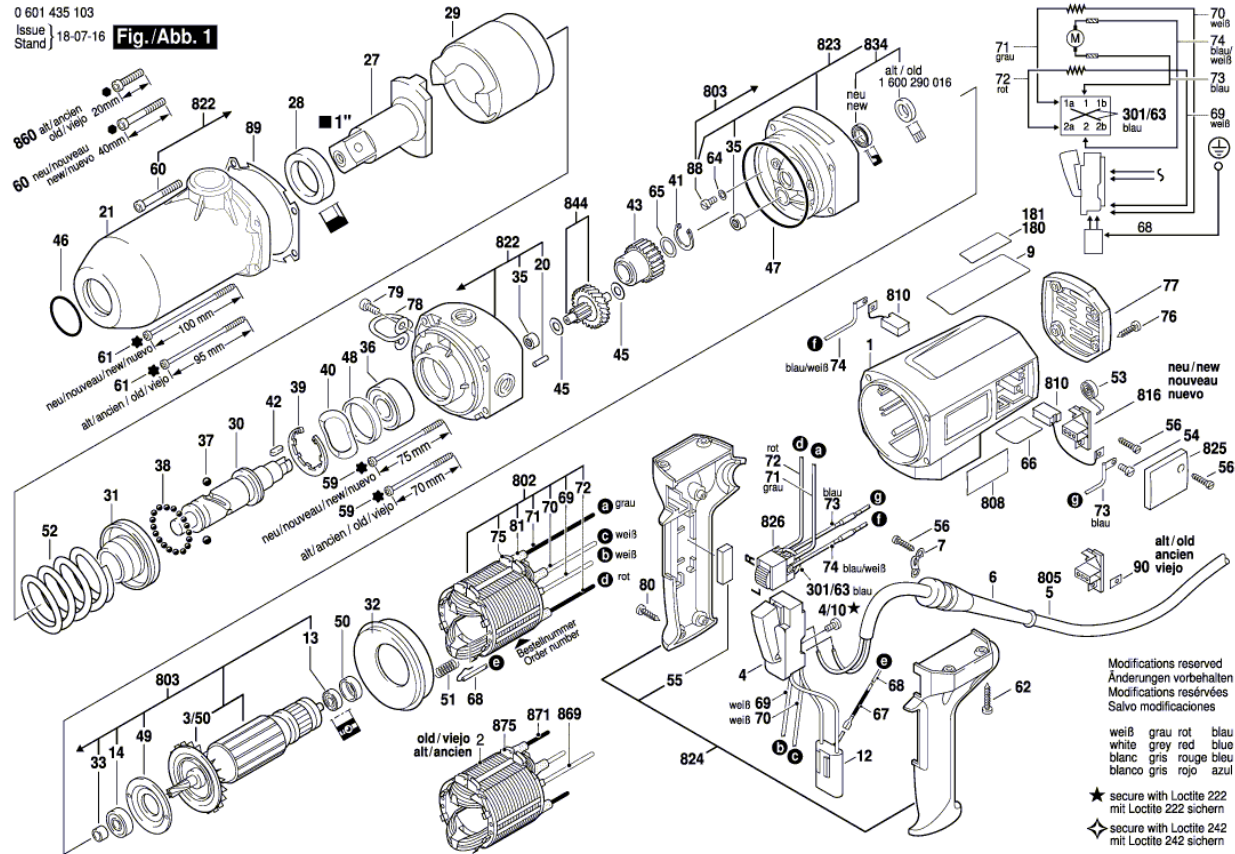

BOSCH

Impact Wrench

GDS 30 | 0 601 435 140

Table of Content

Spare parts list.....	2
Illustration - Type.....	5

Illustration - Type - E

Illustration - Type - E

0 601 435 103
 Issue | 10-09-29
 Stand | **Fig./Abb. 2**