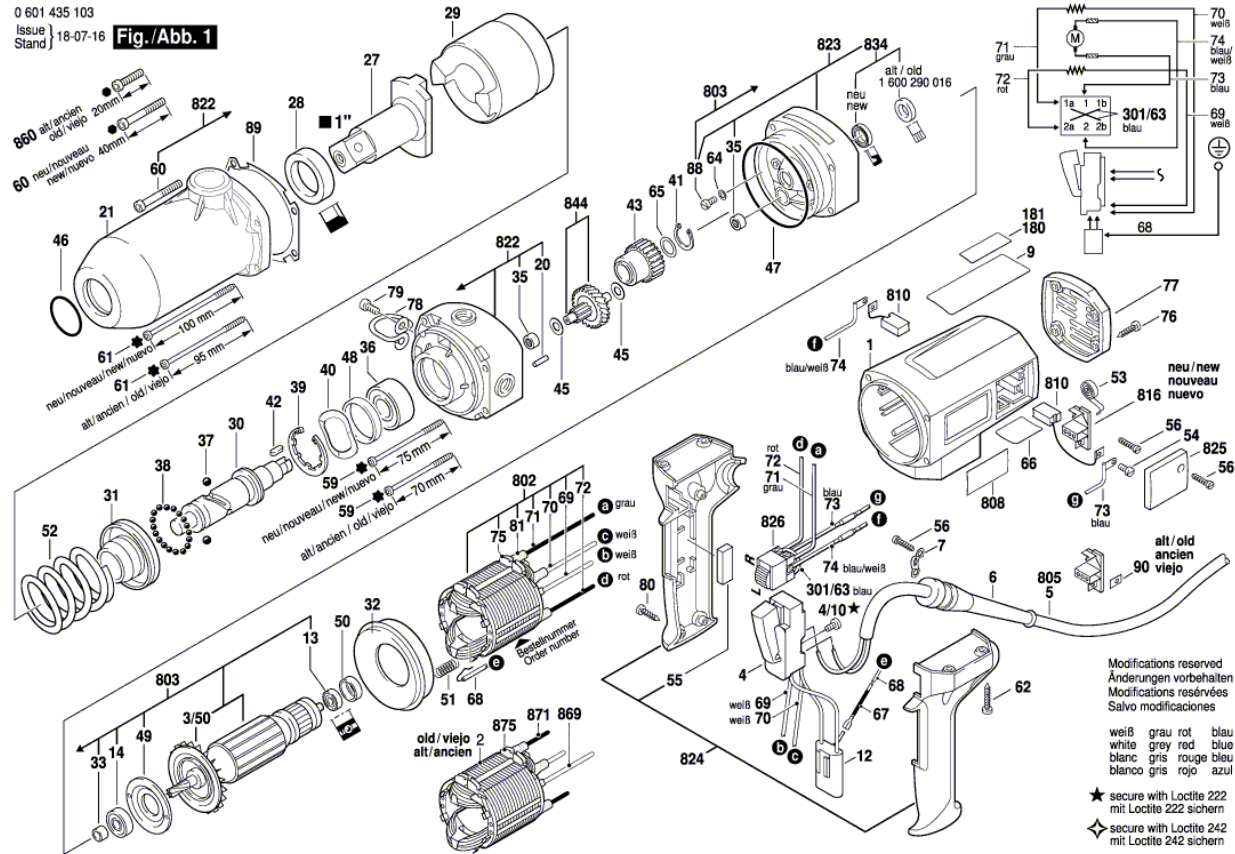

BOSCH

Impact Wrench

GDS 30 | 0 601 435 142

Table of Content

Spare parts list.....	2
Illustration - Type.....	5

Illustration - Type - E

Illustration - Type - E

0 601 435 103
 Issue | 10-09-29
 Stand | **Fig./Abb. 2**