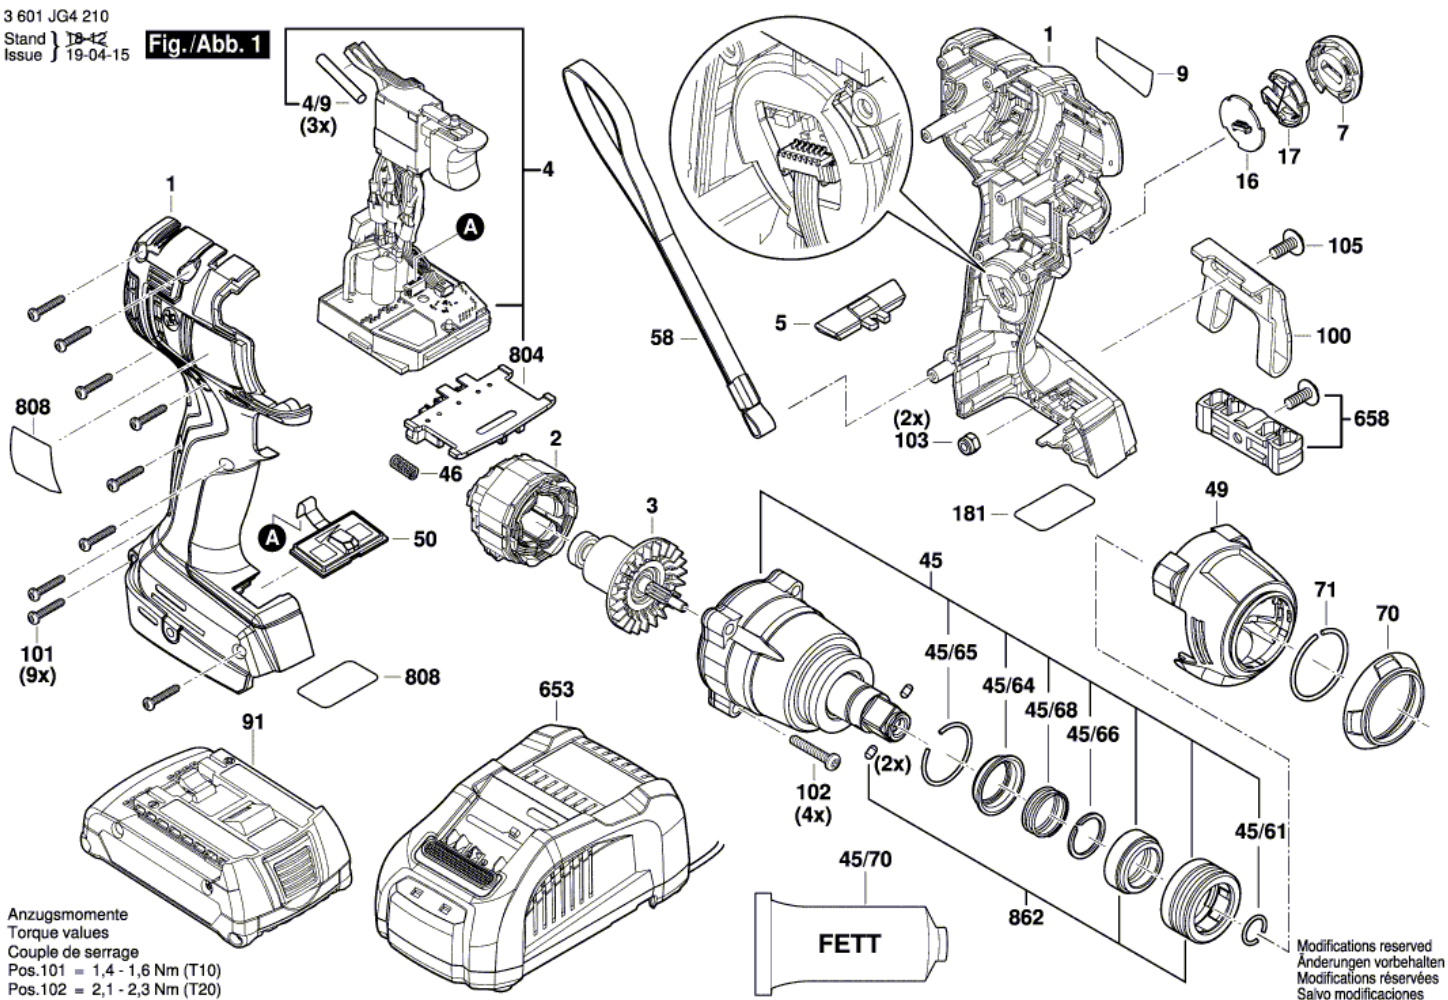

Impact Wrench - 3 601 JG4 210 - GDX 18V-1800C

www.powertools-aftersaleservice.com

BOSCH

Item	Part Number	Description	Illustration	Price	Quantity	Price Group
1	1 605 806 5CZ	Housing	1	-,-	1	28
2	1 619 P14 412	Stator	1	-,-	1	34
3	1 619 P14 405	Rotor	1	-,-	1	33
4	1 607 233 5EV	Electronics Module	1	-,-	1	46
4/9	1 600 712 03S	Shrinkable Tube	1	-,-	3	10
5	1 600 A01 1KN	Changeover Lever	1	-,-	1	10
7	1 600 A00 RU8	Cover unit	1	-,-	1	12
9	1 601 11C 28P	Manufacturer's nameplate	1	-,-	1	-
16	1 607 503 333	Printed-Board Assembly	1	-,-	1	24
17	1 600 A00 M53	Cover Panel	1	-,-	1	10
45	1 600 A00 J35	Gear Box	1	-,-	1	42
45/61	0 618 800 045	Retaining ring	1	-,-	1	10
45/64	1 600 A00 NR9	Holding Jacket	1	-,-	1	13
45/65	1 604 601 032	Retaining ring	1	-,-	1	12
45/66	1 604 601 031	Retaining ring	1	-,-	1	12
45/68	0 618 800 047	Compression Spring	1	-,-	1	12
45/70	1 600 A00 2NE	Grease Tube 45 ml	1	-,-	1	32
46	1 609 280 477	Compression Spring	1	-,-	1	11
49	1 600 A00 J37	Cover	1	-,-	1	20
50	1 600 A01 3BB	Keyboard	1	-,-	1	22
58	1 600 A01 902	Strap	1	-,-	1	13
70	1 600 A01 1DL	Protective Cap	1	-,-	1	11
71	1 604 601 037	Retaining ring	1	-,-	1	10
91	1 607 A35 0AP	Battery Pack GBA 18V40 4.0Ah ProCore SCM	1	-,-	1	48
100	2 609 111 584	Clip	1	-,-	1	15
101	2 609 110 201	Torx Flat-Head Screw 3x16	1	-,-	9	10
102	0 618 800 04W	Torx Flat-Head Screw	1	-,-	4	10
103	2 609 110 835	Nut	1	-,-	2	11
105	2 609 110 834	Screw	1	-,-	1	11
181	1 600 A01 4J4	Warning Label	1	-,-	1	13
653	2 607 225 927	Charger USA BC 1880 CV 13,3-18V/120V	1	-,-	1	47
658	2 609 199 748	Bit holder	1	-,-	1	12
804	1 609 280 820	Contact retainer 18V	1	-,-	1	18

Item	Part Number	Description	Illustration	Price	Quantity	Price Group
808	1 601 11A 6B5	Nameplate	1	-,-	1	13
862	1 600 A01 N0V	Sleeve assembly	1	-,-	1	18

Information subject to change without further notice.