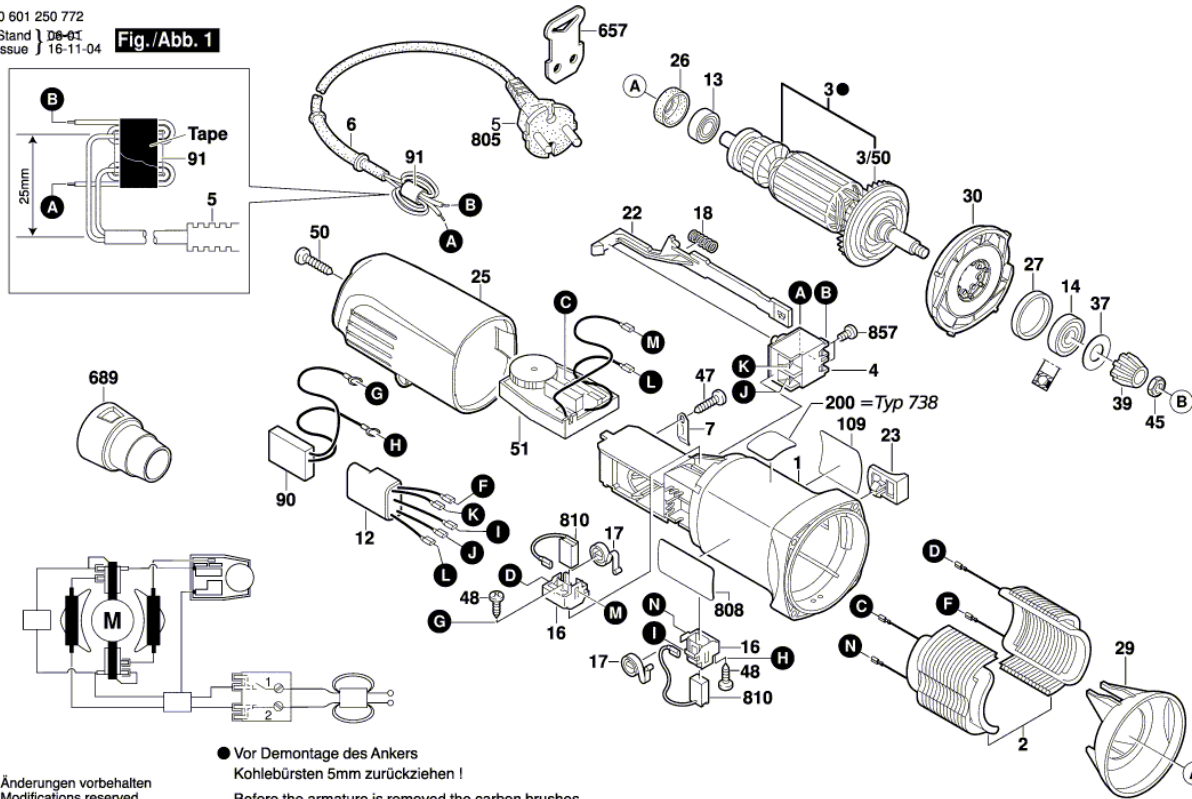

Illustration - Type - E

0 601 250 772
Stand | 08-01
Issue | 16-11-04

Fig./Abb. 1

● Vor Demontage des Ankers
Kohlebürsten 5mm zurückziehen !
Before the armature is removed the carbon brushes
must be withdrawn by at least 5mm !