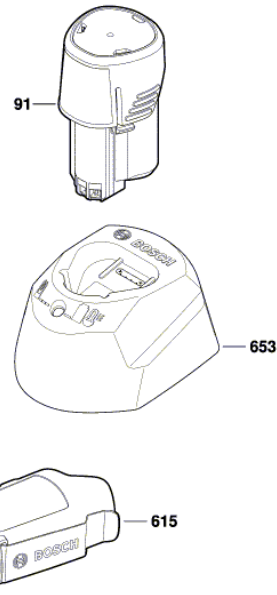

Spare parts list

Item	Part Number	Description	Illustration
91	1 607 A35 0C8	Battery Pack BAT 414 10,8/12V 2,0Ah	1
653	2 607 226 193	Charger USA/CAN GAL 12V-20	1
899	1 600 A01 Z5Y	Sweater XL	1

Illustration - Type - E

1 600 A01 Z5Y
Issue | 20-10-21
Stand | Fig./Abb. 1