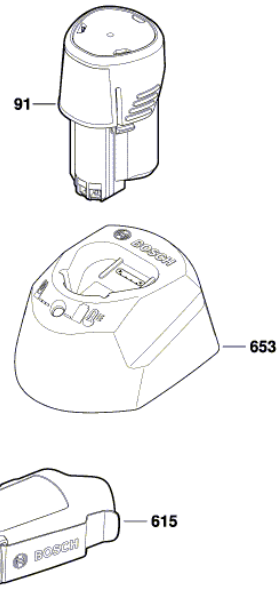

Spare parts list

Item	Part Number	Description		Illustration
91	1 607 A35 0C8	Battery Pack	BAT 414 10,8/12V 2,0Ah	1
653	2 607 226 193	Charger	USA/CAN GAL 12V-20	1
899	1 600 A01 Z4S	Winter jacket	M	1

Illustration - Type - E

1 600 A01 Z4R
Issue |
Stand | 20-10-21 Fig./Abb. 1