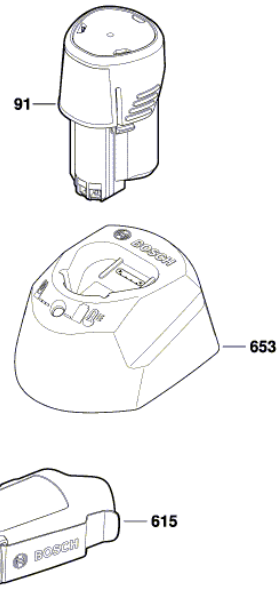

Winter jacket | GHJ12V-2 | 1 600 A01 Z4W

Spare parts list

Item	Part Number	Description		Illustration
91	1 607 A35 0C8	Battery Pack	BAT 414 10,8/12V 2,0Ah	1
653	2 607 226 193	Charger	USA/CAN GAL 12V-20	1
899	1 600 A01 Z4W	Winter jacket	3XL	1

Illustration - Type - E

1 600 A01 Z4R
Issue |
Stand | 20-10-21 Fig./Abb. 1