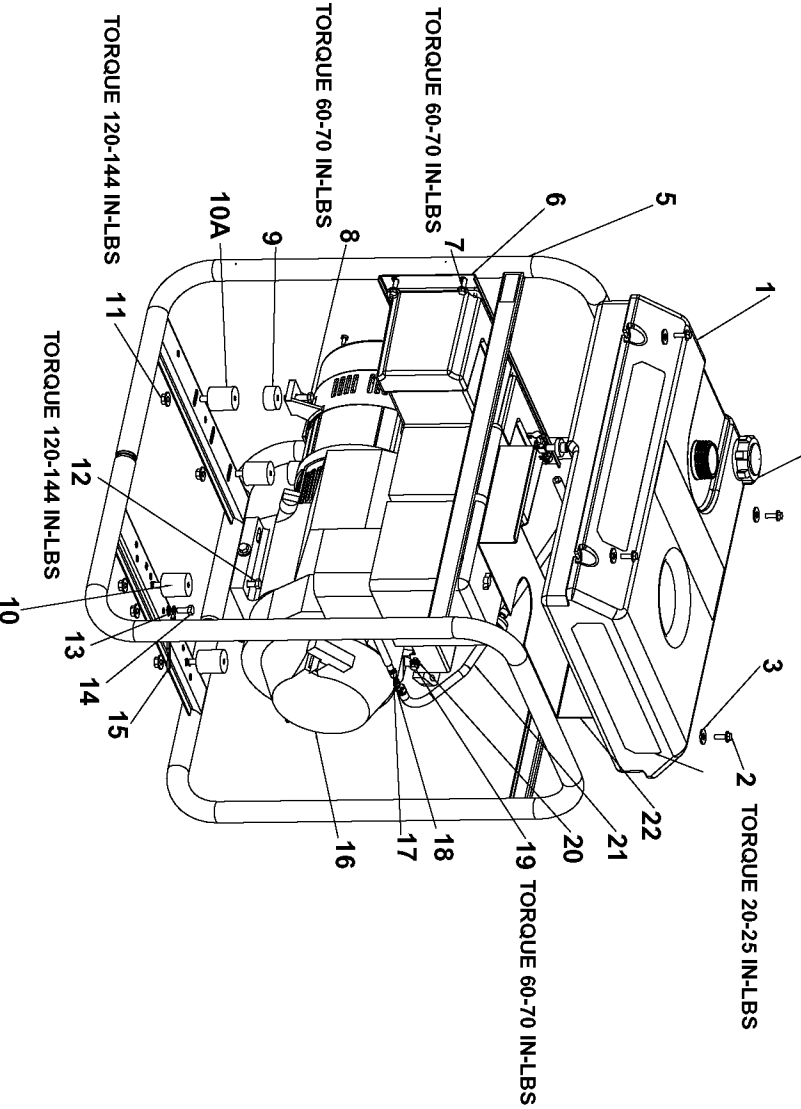

SCREW ON HAND TIGHT 4

2 TORQUE 20-25 IN-LBS

19 TORQUE 60-70 IN-LBS

TORQUE 60-70 IN-LBS

TORQUE 60-70 IN-LBS

TORQUE 120-144 IN-LBS

TORQUE 120-144 IN-LBS

SHOWN FOR REFERENCE ONLY

33 ORIENT WITH VENTS DOWNWARD AS SHOWN

34 35 TORQUE TO 204-264 IN-LBS

37 TORQUE UNTIL THREADS RUN OUT

36 TORQUE TO 120-144 IN-LBS 40

BOLT FLANGES TOP PARALLEL WITH ENGINE BASE

41 TORQUE TO 30-40 IN-LBS

42 43 TORQUE TO 60-70 IN-LBS

SHOWN FOR REFERENCE ONLY

CAPACITOR WIRING

TORQUE 15-25 IN-LBS

ATTACH SPEED CLIP
PRIOR TO ASSEMBLY
OF DEVICES
TO FACE PLATE

47

48

49

50

51

WIRING HARNESS PIN PLUG
TO BE SNAPPED INTO OPENING
INSIDE REAR COVER

Parts List for GHV4500 Type 1

Item Number	Part Number	Description	Qty Required
1	Z-GS-0795	TANK FUEL 7G SS	1
2	91895680	SCREW .250-20X.750 H	1
3	SSN-632	WASHER .875 OD .375	1
4	GS-0443	CAP FUEL TANK	1
5	000000-00	No Longer Available	1
6	000000-00	No Longer Available	1
7	91895680	SCREW .250-20X.750 H	1
8	95829230	SCREW .313-18X1.50 H	1
9	000000-00	No Longer Available	1
10	GS-0033	ISOLATOR VIBRATION 1	1
10	GS-0433	ISOLATOR	2
11	SSF-8150	NUT .312-18 UNC HEX	5
12	5140123-06	SCREW	2
13	N017772	LOCK WASHER	2
14	SS-12-CD	SCREW .313-18X.750 H	1
15	GS-0118	STRAP GROUND	1
16	000000-00	No Longer Available	1
17	000000-00	No Longer Available	1
18	GS-0535	UNION REDUCER 1/4 X	1
19	39124607	SCREW .250-20X.625 H	1
20	5130235-00	LOCK WASHER	1
21	Z-A14582	HOSE FUEL	1
22	000000-00	No Longer Available	1
23	GS-0227	CLAMP FUEL .50	1
24	GS-0459	FILTER FUEL	1
25	GS-0117	LUG GROUND	1
26	SSF-553-1	SCREW #10-24X.563 TH	1