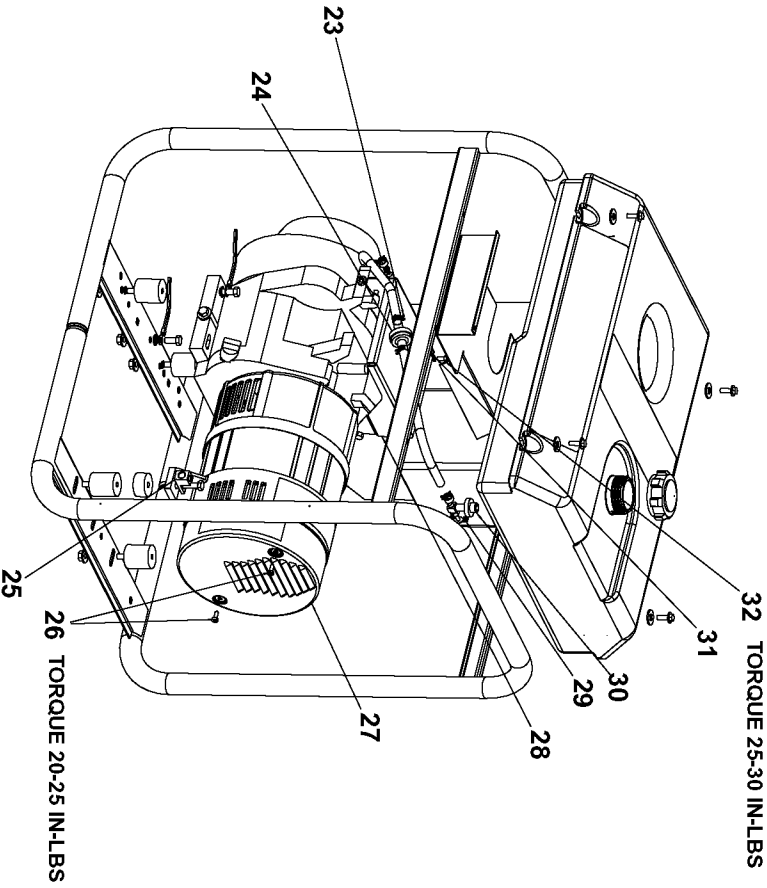

SCREW ON HAND TIGHT 4

2 TORQUE 20-25 IN-LBS

19 TORQUE 60-70 IN-LBS

TORQUE 60-70 IN-LBS

TORQUE 60-70 IN-LBS

TORQUE 120-144 IN-LBS

TORQUE 120-144 IN-LBS

SHOWN FOR REFERENCE ONLY

33 ORIENT WITH VENTS DOWNWARD AS SHOWN

34 35 TORQUE TO 204-264 IN-LBS

37 TORQUE UNTIL THREADS RUN OUT

36 TORQUE TO 120-144 IN-LBS 40

BOLT FLANGES TOP PARALLEL WITH ENGINE BASE

41 TORQUE TO 30-40 IN-LBS

42 43 TORQUE TO 60-70 IN-LBS

SHOWN FOR REFERENCE ONLY

CAPACITOR WIRING

TORQUE 15-25 IN-LBS

ATTACH SPEED CLIP
PRIOR TO ASSEMBLY
OF DEVICES
TO FACE PLATE

47

48

49

50

51

WIRING HARNESS PIN PLUG
TO BE SNAPPED INTO OPENING
INSIDE REAR COVER

Parts List for GHV4500 Type 1

Item Number	Part Number	Description	Qty Required
1	Z-GS-0795	TANK FUEL 7G SS	1
2	91895680	SCREW .250-20X.750 H	1
3	SSN-632	WASHER .875 OD .375	1
4	GS-0443	CAP FUEL TANK	1
5	000000-00	No Longer Available	1
6	000000-00	No Longer Available	1
7	91895680	SCREW .250-20X.750 H	1
8	95829230	SCREW .313-18X1.50 H	1
9	000000-00	No Longer Available	1
10	GS-0033	ISOLATOR VIBRATION 1	1
10	GS-0433	ISOLATOR	2
11	SSF-8150	NUT .312-18 UNC HEX	5
12	5140123-06	SCREW	2
13	N017772	LOCK WASHER	2
14	SS-12-CD	SCREW .313-18X.750 H	1
15	GS-0118	STRAP GROUND	1
16	000000-00	No Longer Available	1
17	000000-00	No Longer Available	1
18	GS-0535	UNION REDUCER 1/4 X	1
19	39124607	SCREW .250-20X.625 H	1
20	5130235-00	LOCK WASHER	1
21	Z-A14582	HOSE FUEL	1
22	000000-00	No Longer Available	1
23	GS-0227	CLAMP FUEL .50	1
24	GS-0459	FILTER FUEL	1
25	GS-0117	LUG GROUND	1
26	SSF-553-1	SCREW #10-24X.563 TH	1