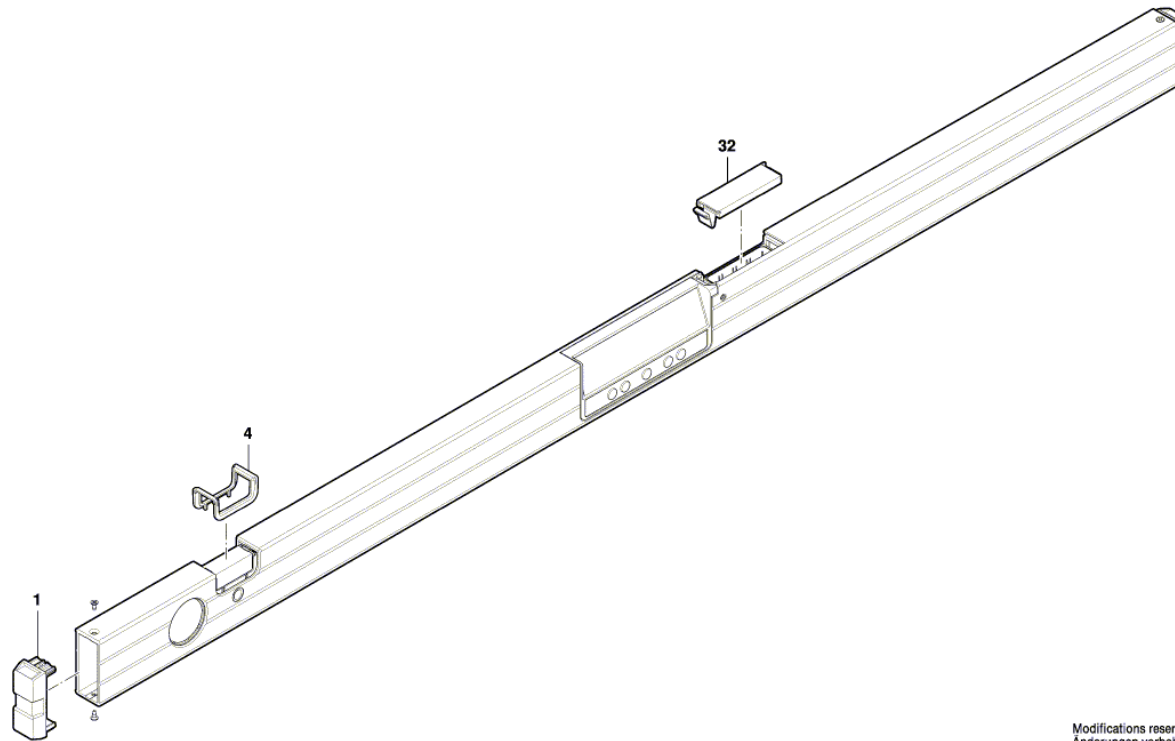

Spare parts list

Item	Part Number	Description	Illustration
1	1 619 PA9 397	Cover	1
4	1 619 PA8 559	Frame	1
32	1 619 PA8 553	Battery Cover	1

Illustration - Type - E

3 601 K76 800
Issue |
Stand | 15-06-30 **Fig./Abb. 1**