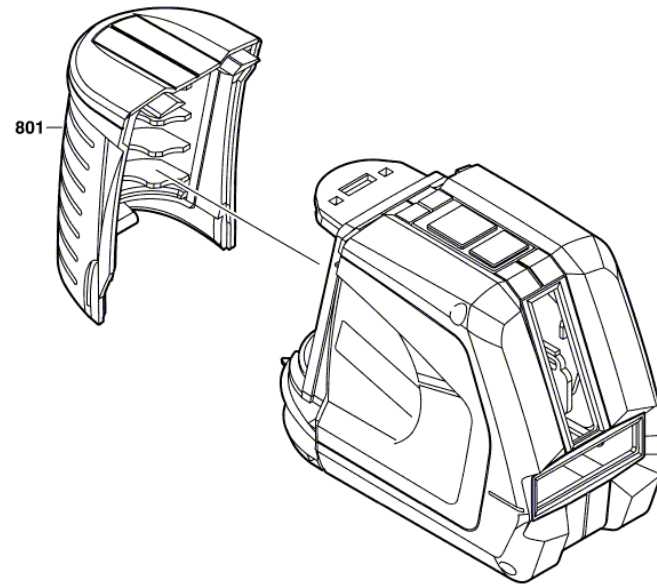

Illustration - Type - E

3 601 K63 100
Issue |
Stand | 09-01-21 **Fig./Abb. 1**

Änderungen vorbehalten
Modifications reserved
Modifications réservées
Salvo modificaciones