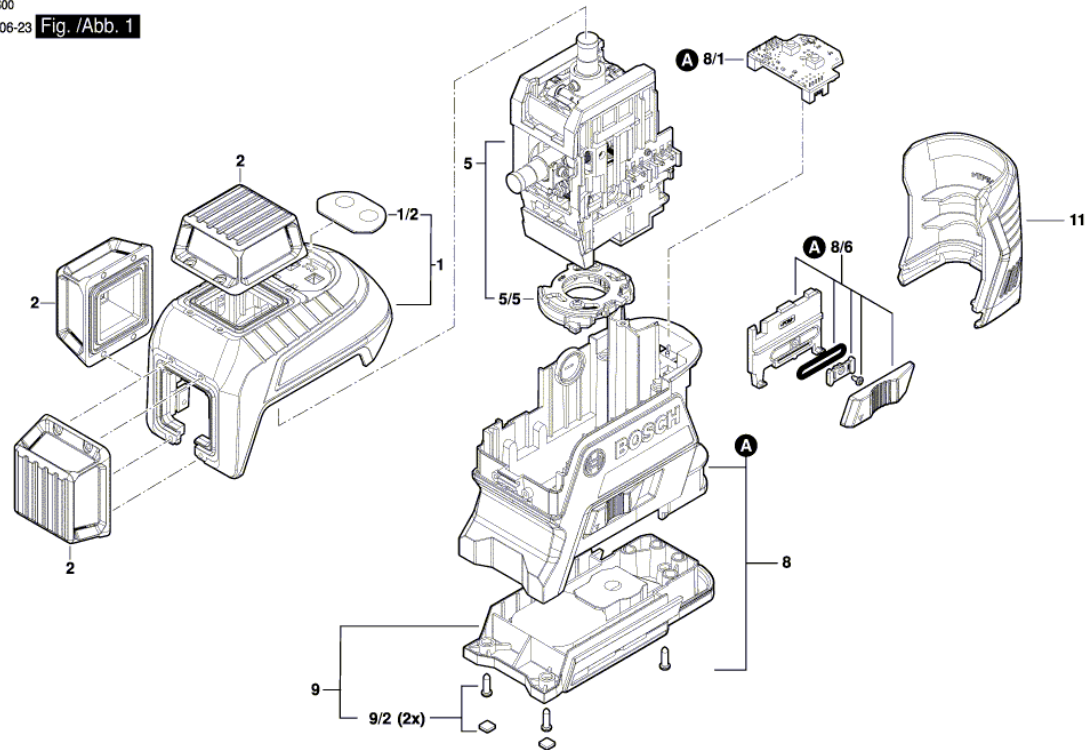

Illustration - Type - E

3 601 K63 S00
Issue | 21-06-23
Stand | Fig. /Abb. 1