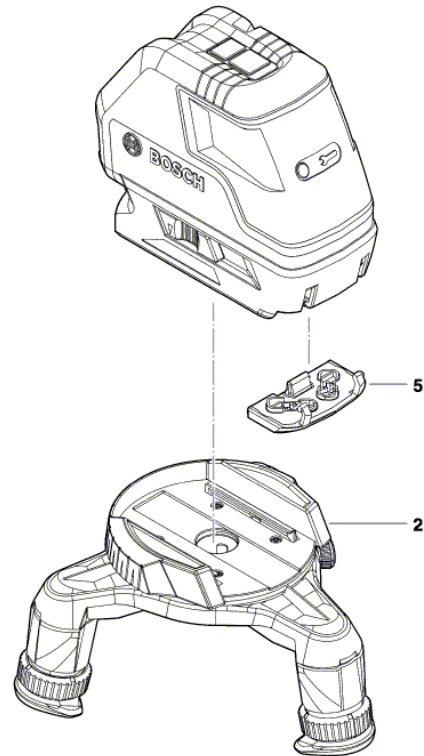

Spare parts list

Item	Part Number	Description	Illustration
2	1 618 C00 88U	Base	1
5	1 618 C00 81G	Housing Assembly	1

Illustration - Type - E

3 601 K63 800
Stand } 13-07-04
Issue } **Fig./Abb. 1**

Änderungen vorbehalten
Modifications reserved
Modificaciones reservées
Salvo modificaciones